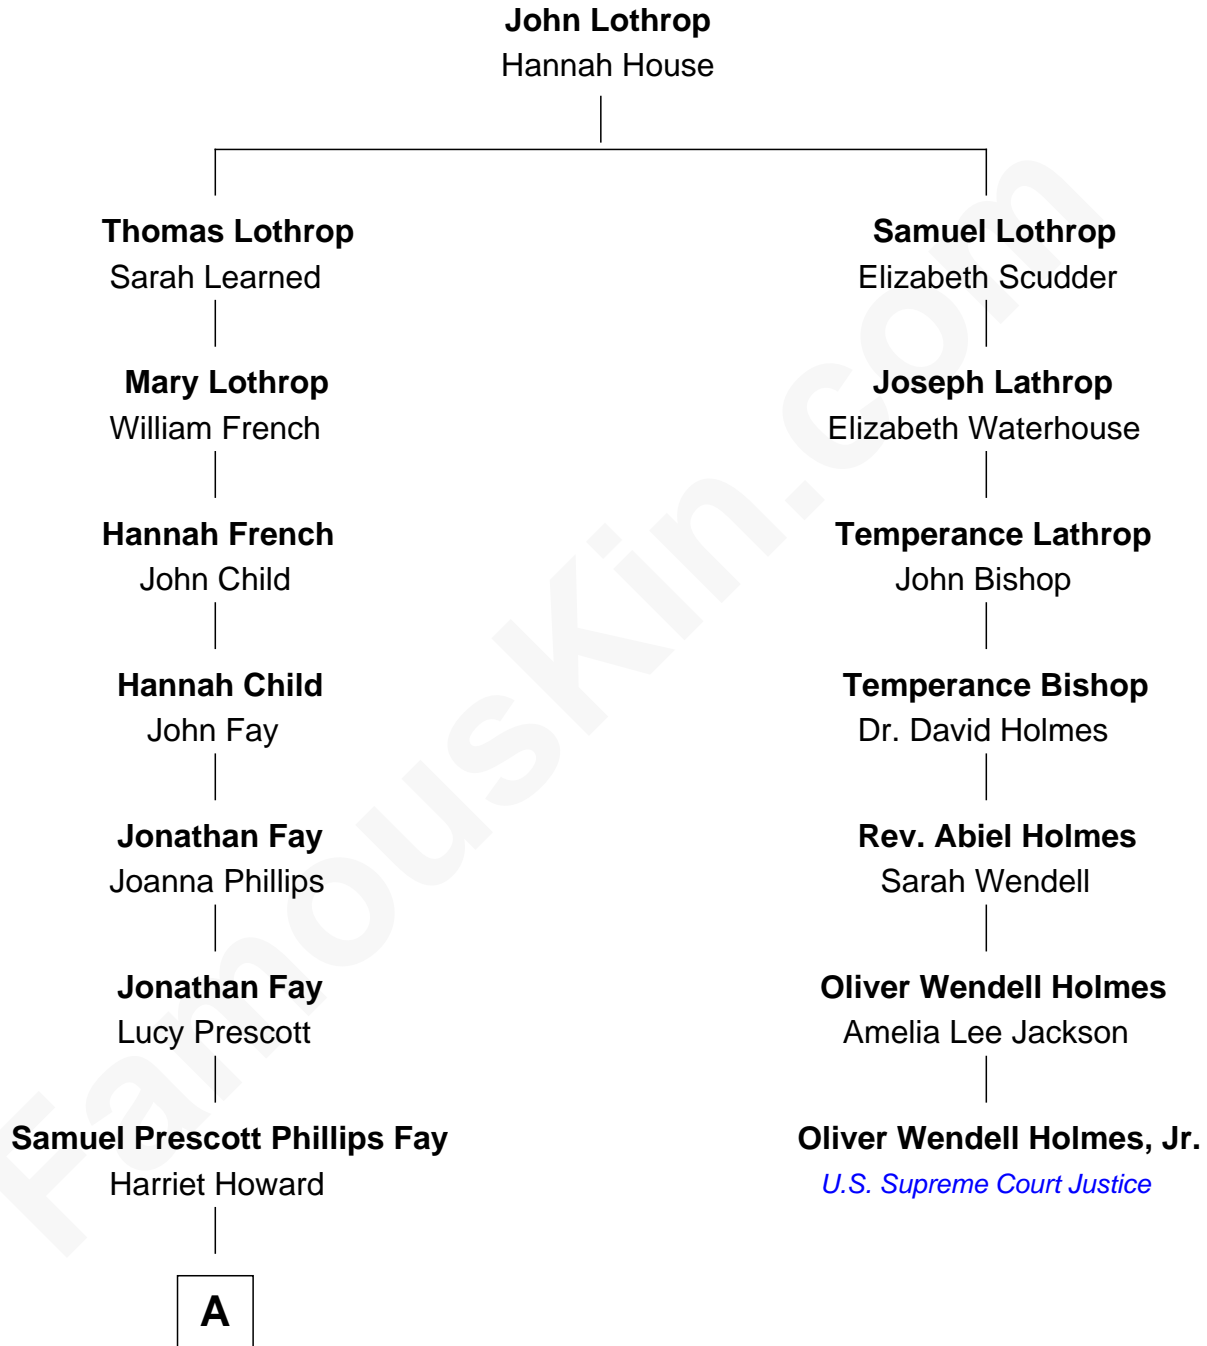

FamousKin.com
Relationship Chart of
George H. W. Bush
41st U.S. President

6th cousin 5 times removed of
Oliver Wendell Holmes, Jr.
U.S. Supreme Court Justice

A

—
Samuel Howard Fay
Susan Montfort Shellman

—
Harriet Eleanor Fay
Rev. James Smith Bush

—
Samuel Prescott Bush
Flora Sheldon

—
Prescott Sheldon Bush
Dorothy Wear Walker

—
George H. W. Bush
41st U.S. President

FamousKin.com