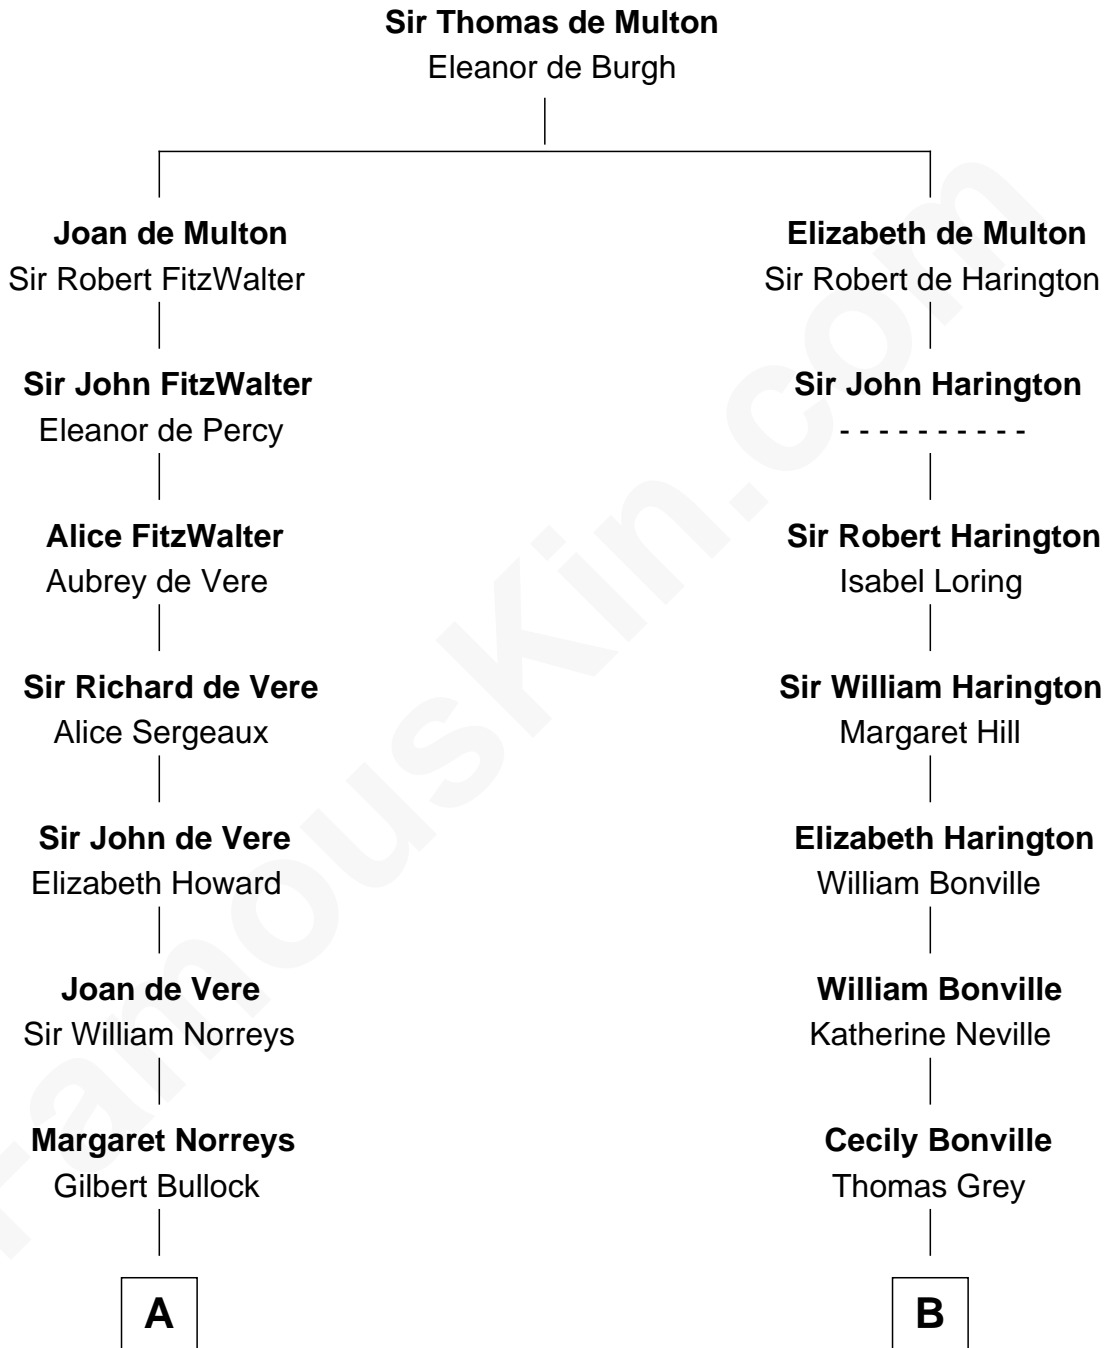

**FamousKin.com**  
**Relationship Chart of**  
**George H. W. Bush**  
*41st U.S. President*

**18th cousin 3 times removed of**  
**Oliver Wendell Holmes, Jr.**  
*U.S. Supreme Court Justice*

**C**

**Samuel Howard Fay**  
Susan Montfort Shellman

**Harriet Eleanor Fay**  
Rev. James Smith Bush

**Samuel Prescott Bush**  
Flora Sheldon

**Prescott Sheldon Bush**  
Dorothy Wear Walker

**George H. W. Bush**  
*41st U.S. President*

**D**

**Oliver Wendell Holmes**  
Amelia Lee Jackson

**Oliver Wendell Holmes, Jr.**  
*U.S. Supreme Court Justice*

FamousKin.com