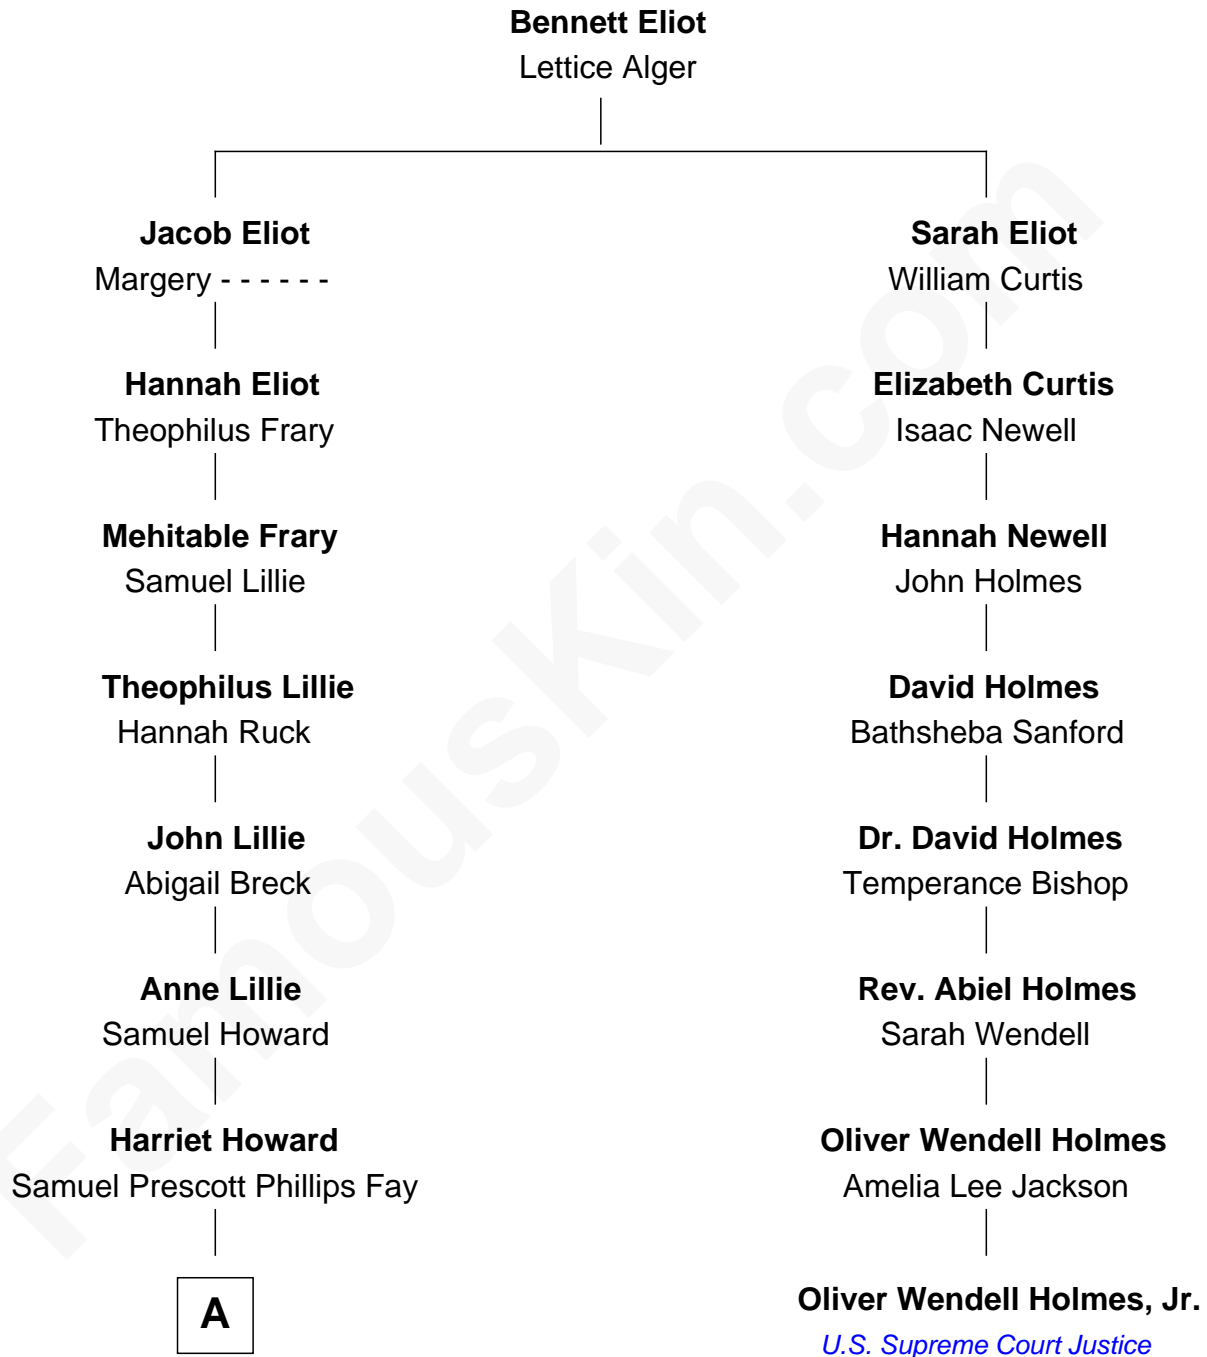

**FamousKin.com**  
**Relationship Chart of**  
**George H. W. Bush**  
*41st U.S. President*

7th cousin 4 times removed of  
**Oliver Wendell Holmes, Jr.**  
*U.S. Supreme Court Justice*

**A**

—  
**Samuel Howard Fay**  
Susan Montfort Shellman

—  
**Harriet Eleanor Fay**  
Rev. James Smith Bush

—  
**Samuel Prescott Bush**  
Flora Sheldon

—  
**Prescott Sheldon Bush**  
Dorothy Wear Walker

—  
**George H. W. Bush**  
*41st U.S. President*

FamousKin.com