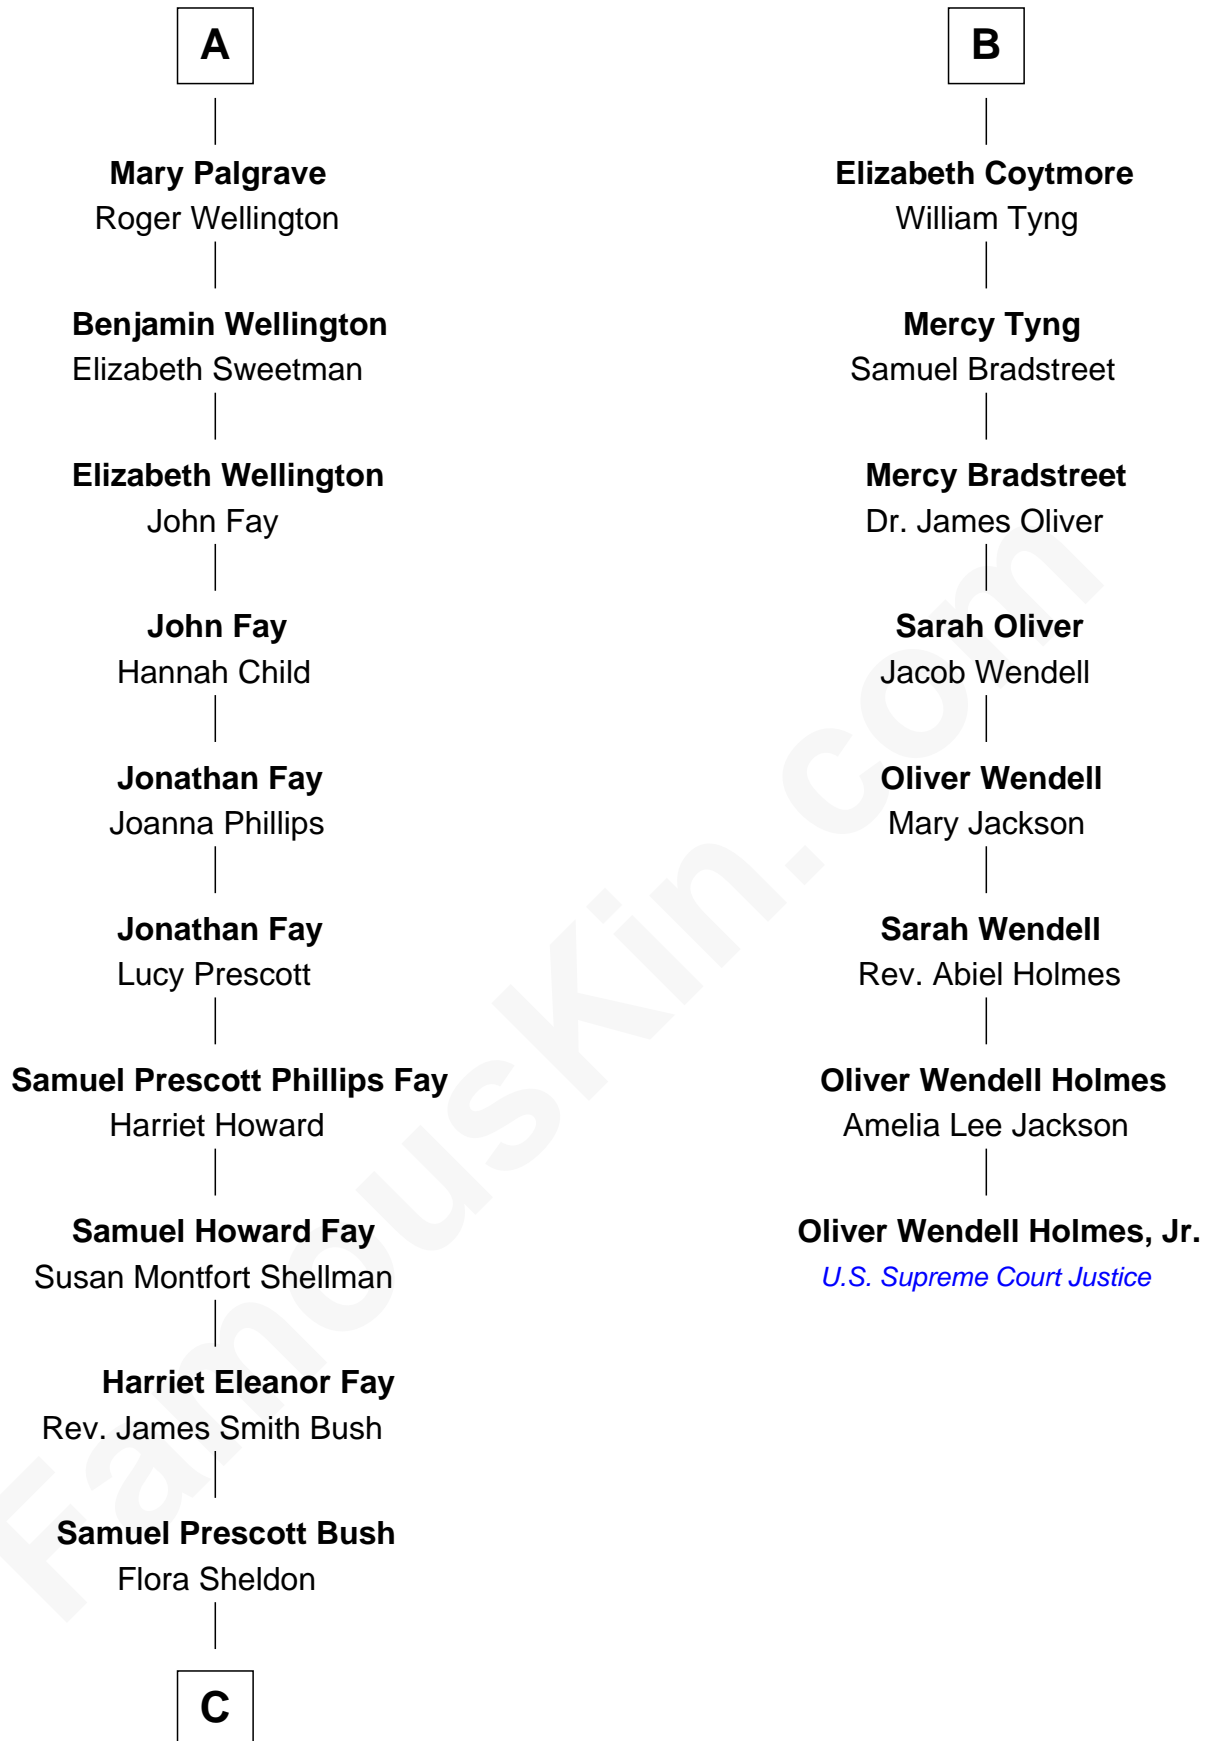

**FamousKin.com**  
**Relationship Chart of**  
**George H. W. Bush**  
*41st U.S. President*

**14th cousin 4 times removed of**  
**Oliver Wendell Holmes, Jr.**  
*U.S. Supreme Court Justice*

**C**

—  
**Prescott Sheldon Bush**

Dorothy Wear Walker

—  
**George H. W. Bush**

*41st U.S. President*

FamousKin.com