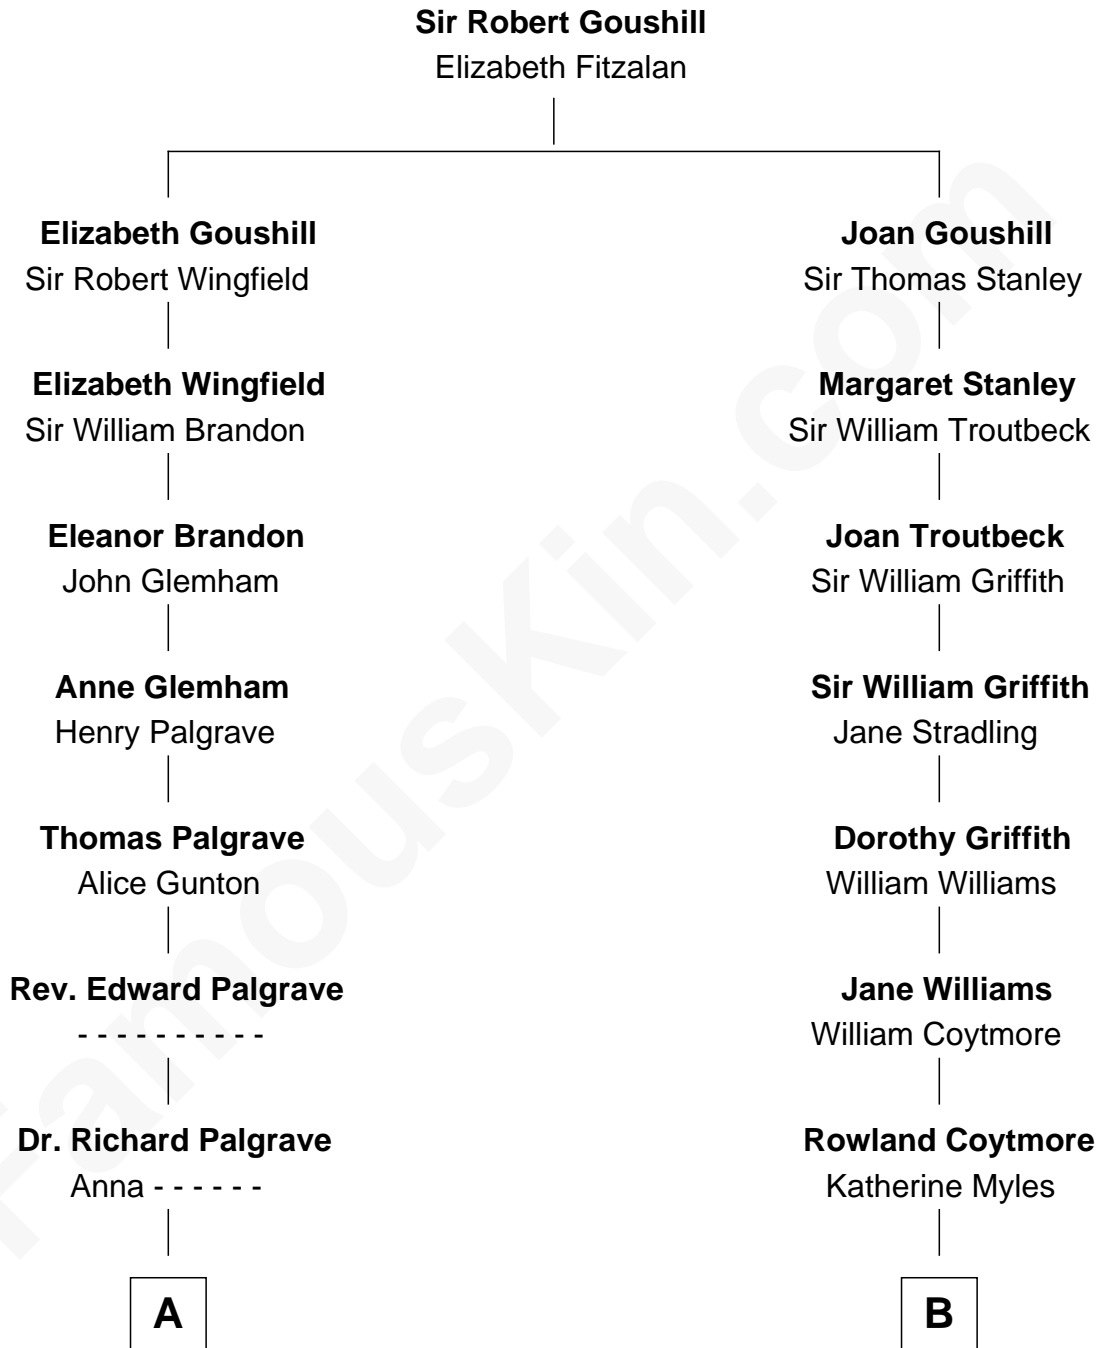

**FamousKin.com**  
**Relationship Chart of**  
**George H. W. Bush**  
*41st U.S. President*

**14th cousin 4 times removed of**  
**Oliver Wendell Holmes, Jr.**  
*U.S. Supreme Court Justice*

**C**

—  
**Prescott Sheldon Bush**

Dorothy Wear Walker

—  
**George H. W. Bush**

*41st U.S. President*

FamousKin.com