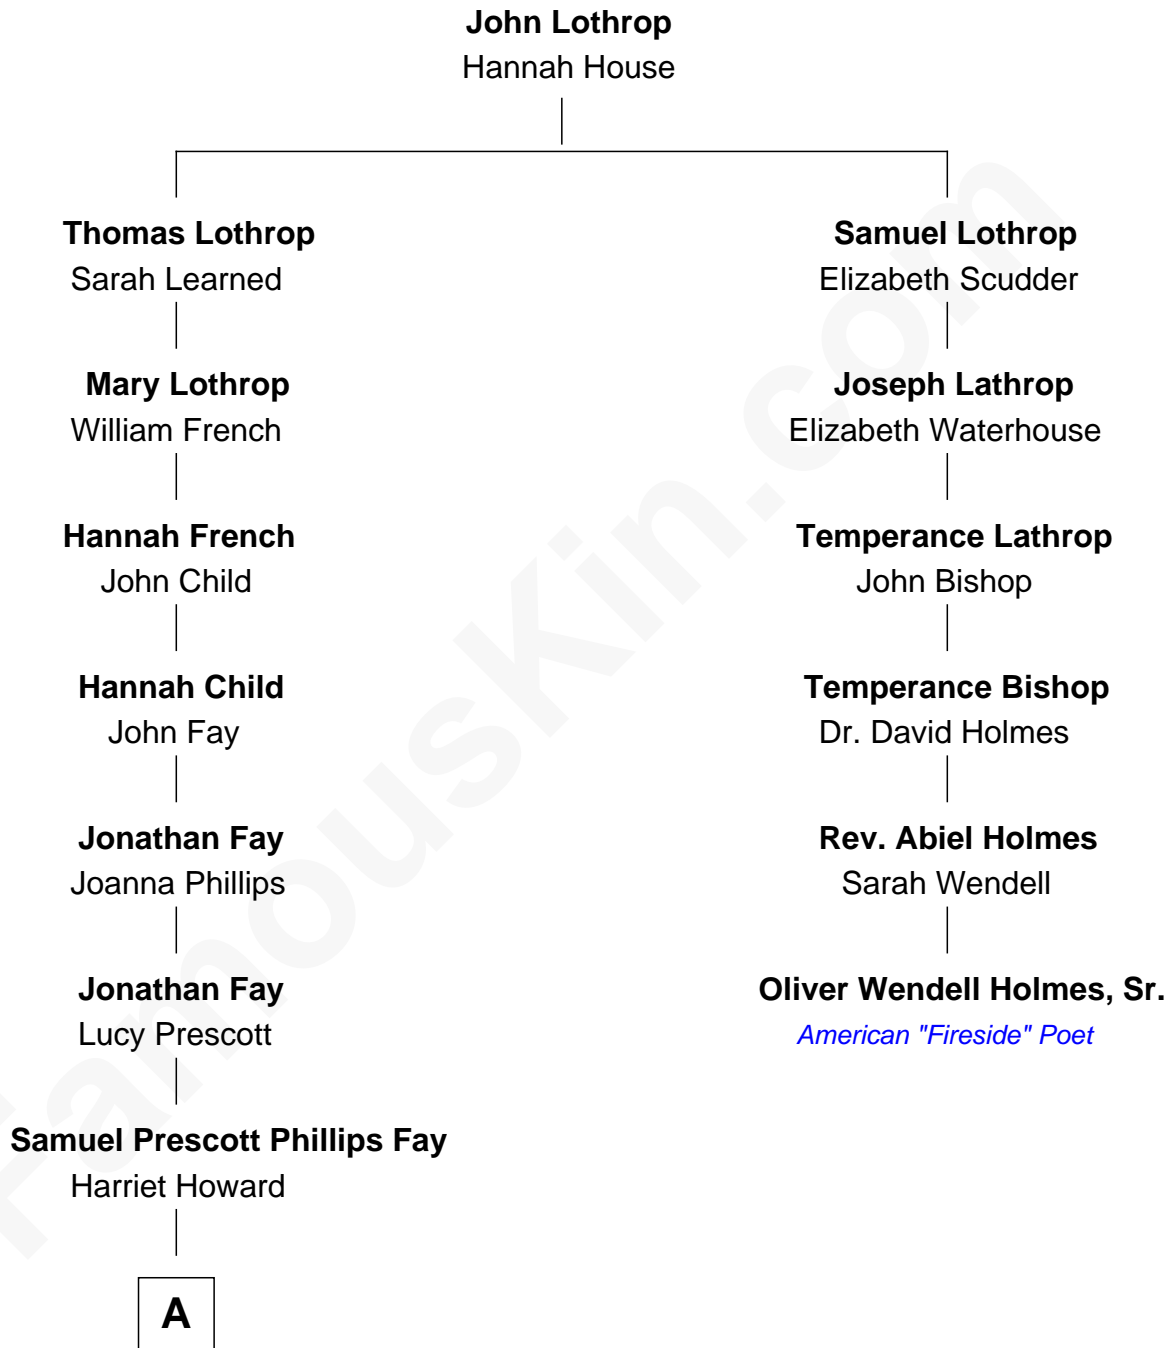

**FamousKin.com**  
**Relationship Chart of**  
**George H. W. Bush**  
*41st U.S. President*

5th cousin 6 times removed of  
**Oliver Wendell Holmes, Sr.**  
*American "Fireside" Poet*

**A**

—  
**Samuel Howard Fay**  
Susan Montfort Shellman

—  
**Harriet Eleanor Fay**  
Rev. James Smith Bush

—  
**Samuel Prescott Bush**  
Flora Sheldon

—  
**Prescott Sheldon Bush**  
Dorothy Wear Walker

—  
**George H. W. Bush**  
*41st U.S. President*

FamousKin.com