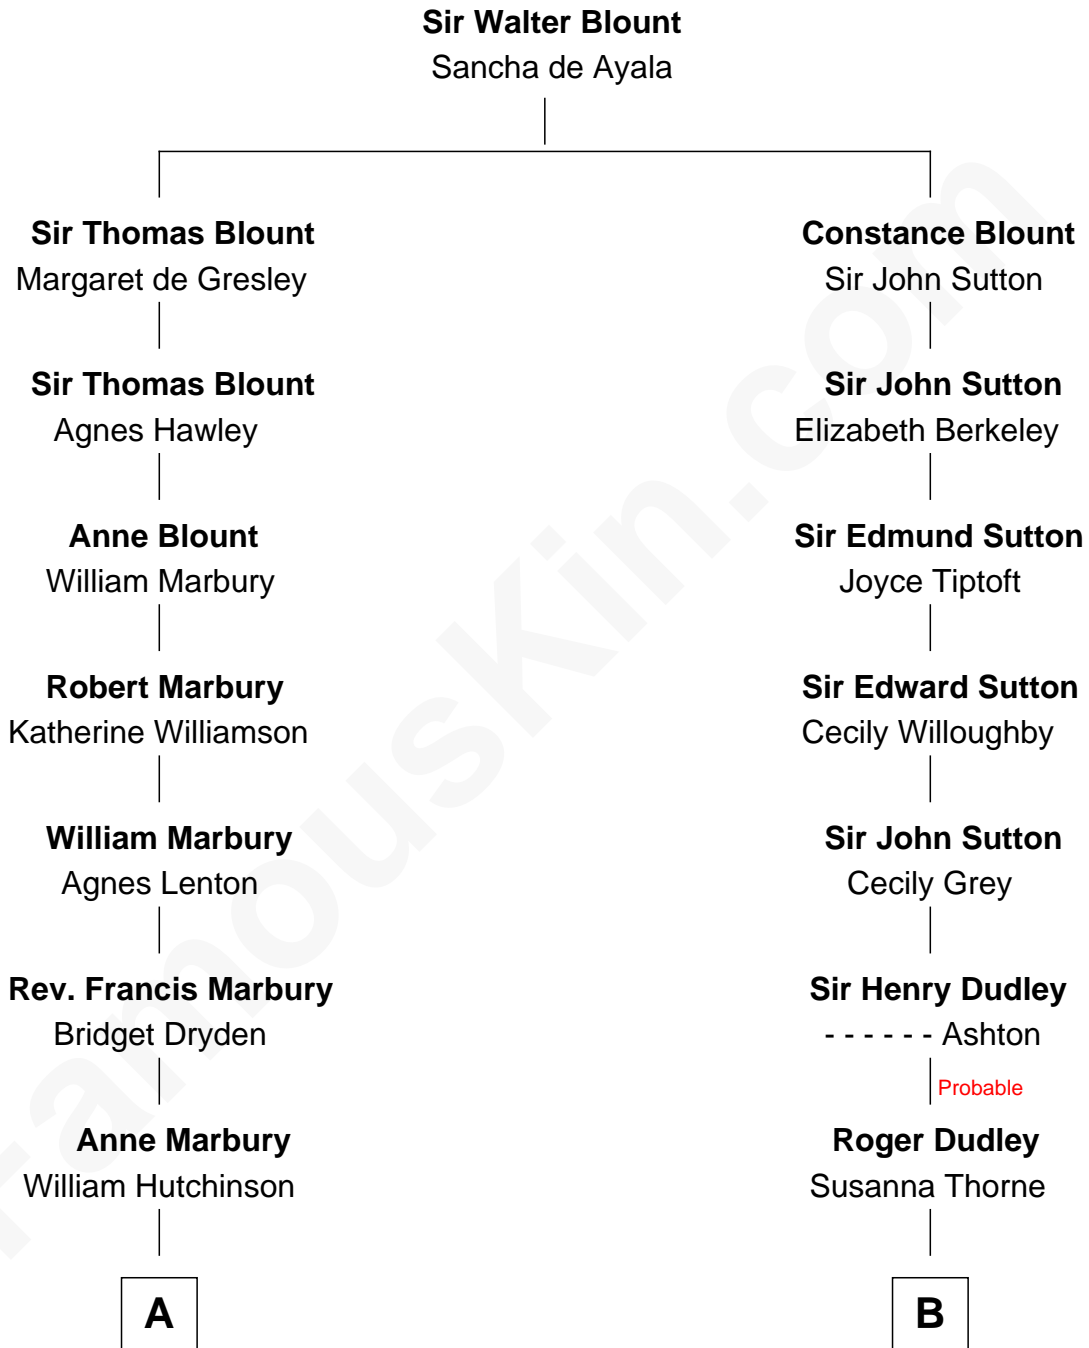

FamousKin.com
Relationship Chart of
George H. W. Bush
41st U.S. President

16th cousin 2 times removed of
Endicott Peabody
62nd Governor of Massachusetts

C

—
Prescott Sheldon Bush

Dorothy Wear Walker

—
George H. W. Bush

41st U.S. President

FamousKin.com