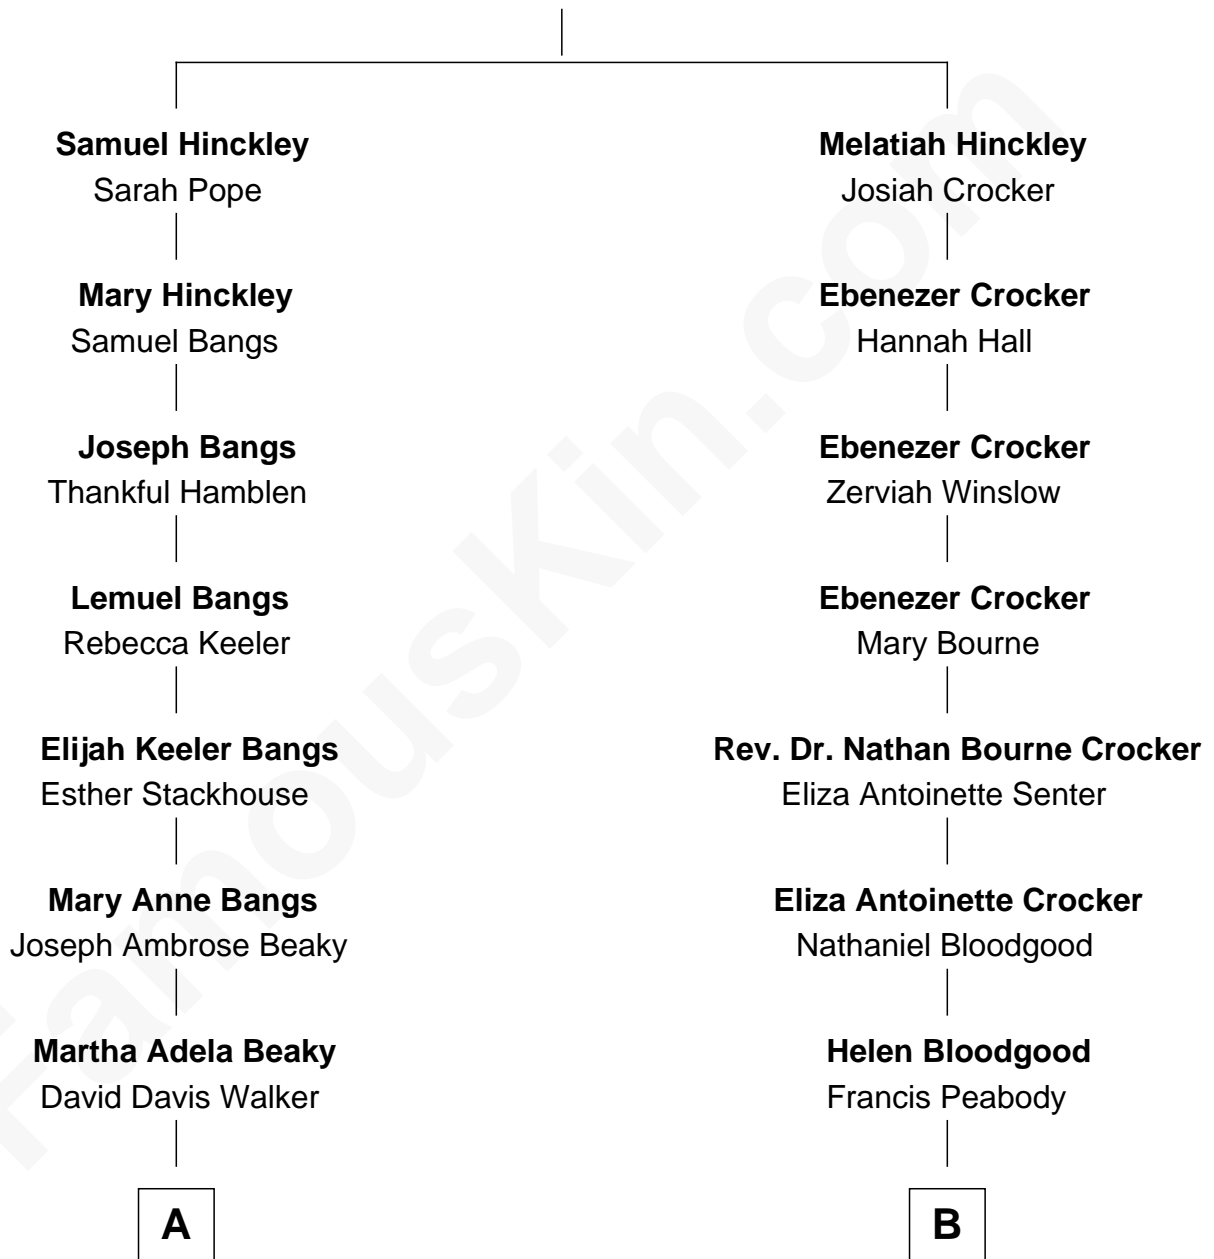

FamousKin.com Relationship Chart of

George H. W. Bush

41st U.S. President

9th cousin of

Endicott Peabody

62nd Governor of Massachusetts

Thomas Hinckley

Mary Richards

A

George Herbert Walker

Lucretia Wear

Dorothy Wear Walker

Prescott Sheldon Bush

George H. W. Bush

41st U.S. President

B