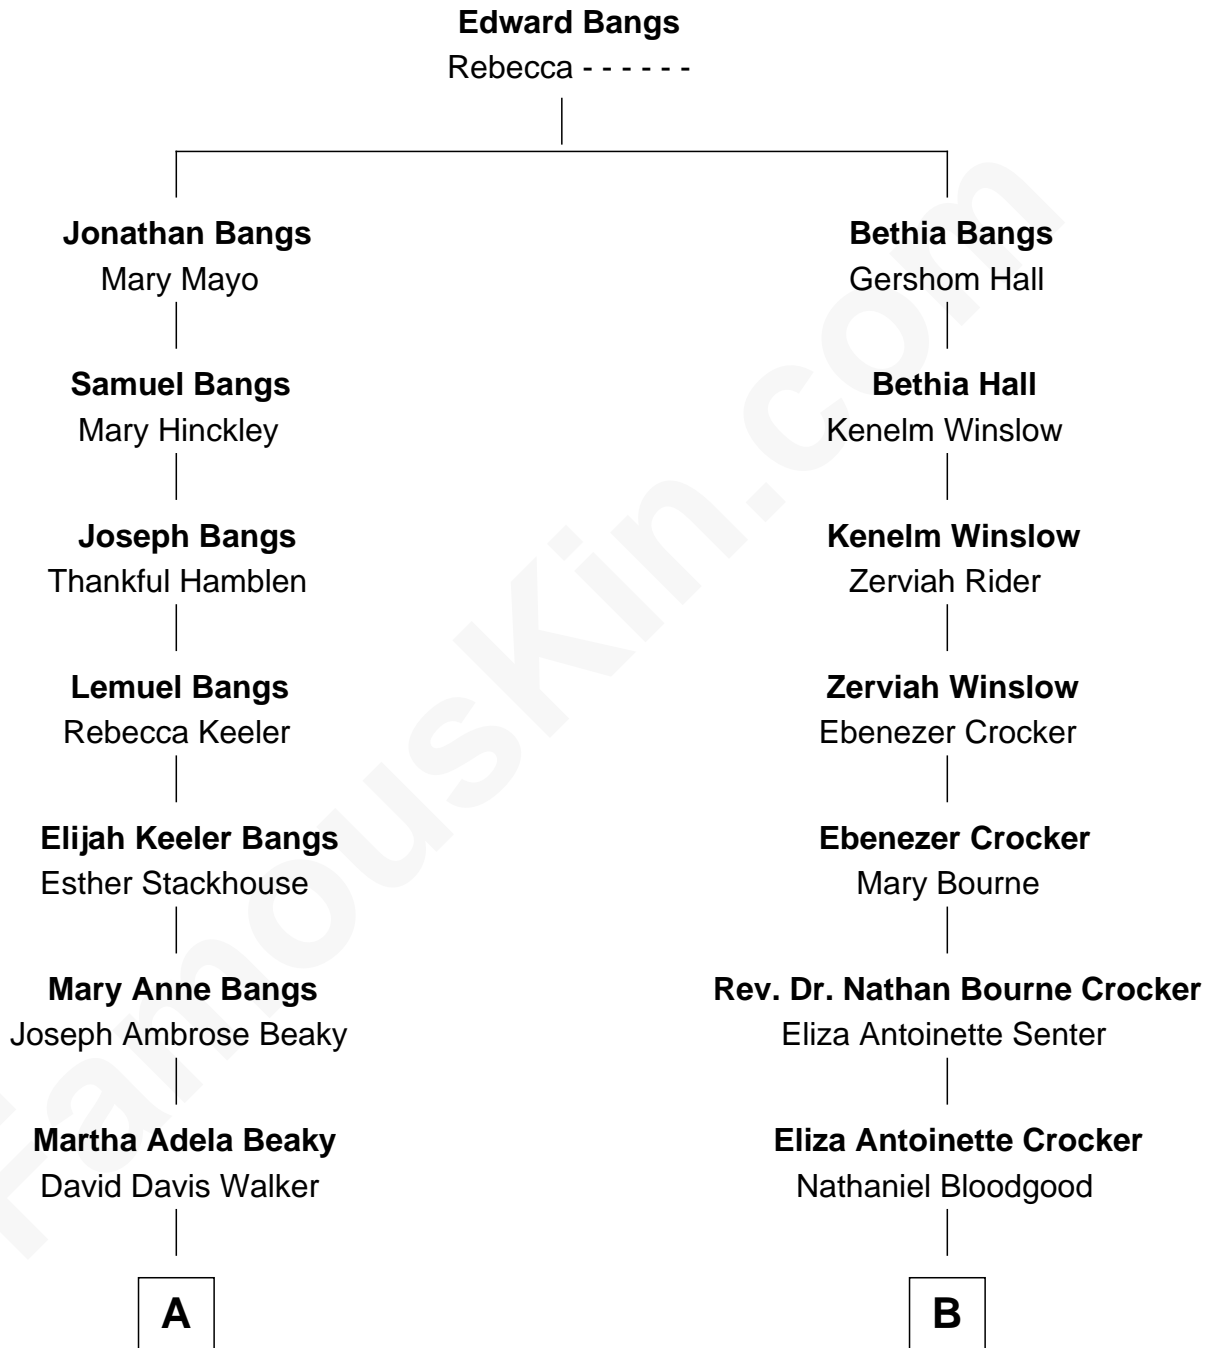

# FamousKin.com Relationship Chart of

**George H. W. Bush**

*41st U.S. President*

9th cousin 1 time removed of

**Endicott Peabody**

*62nd Governor of Massachusetts*

**A**

**George Herbert Walker**

Lucretia Wear

**Dorothy Wear Walker**

Prescott Sheldon Bush

**George H. W. Bush**

*41st U.S. President*

**B**

**Helen Bloodgood**

Francis Peabody