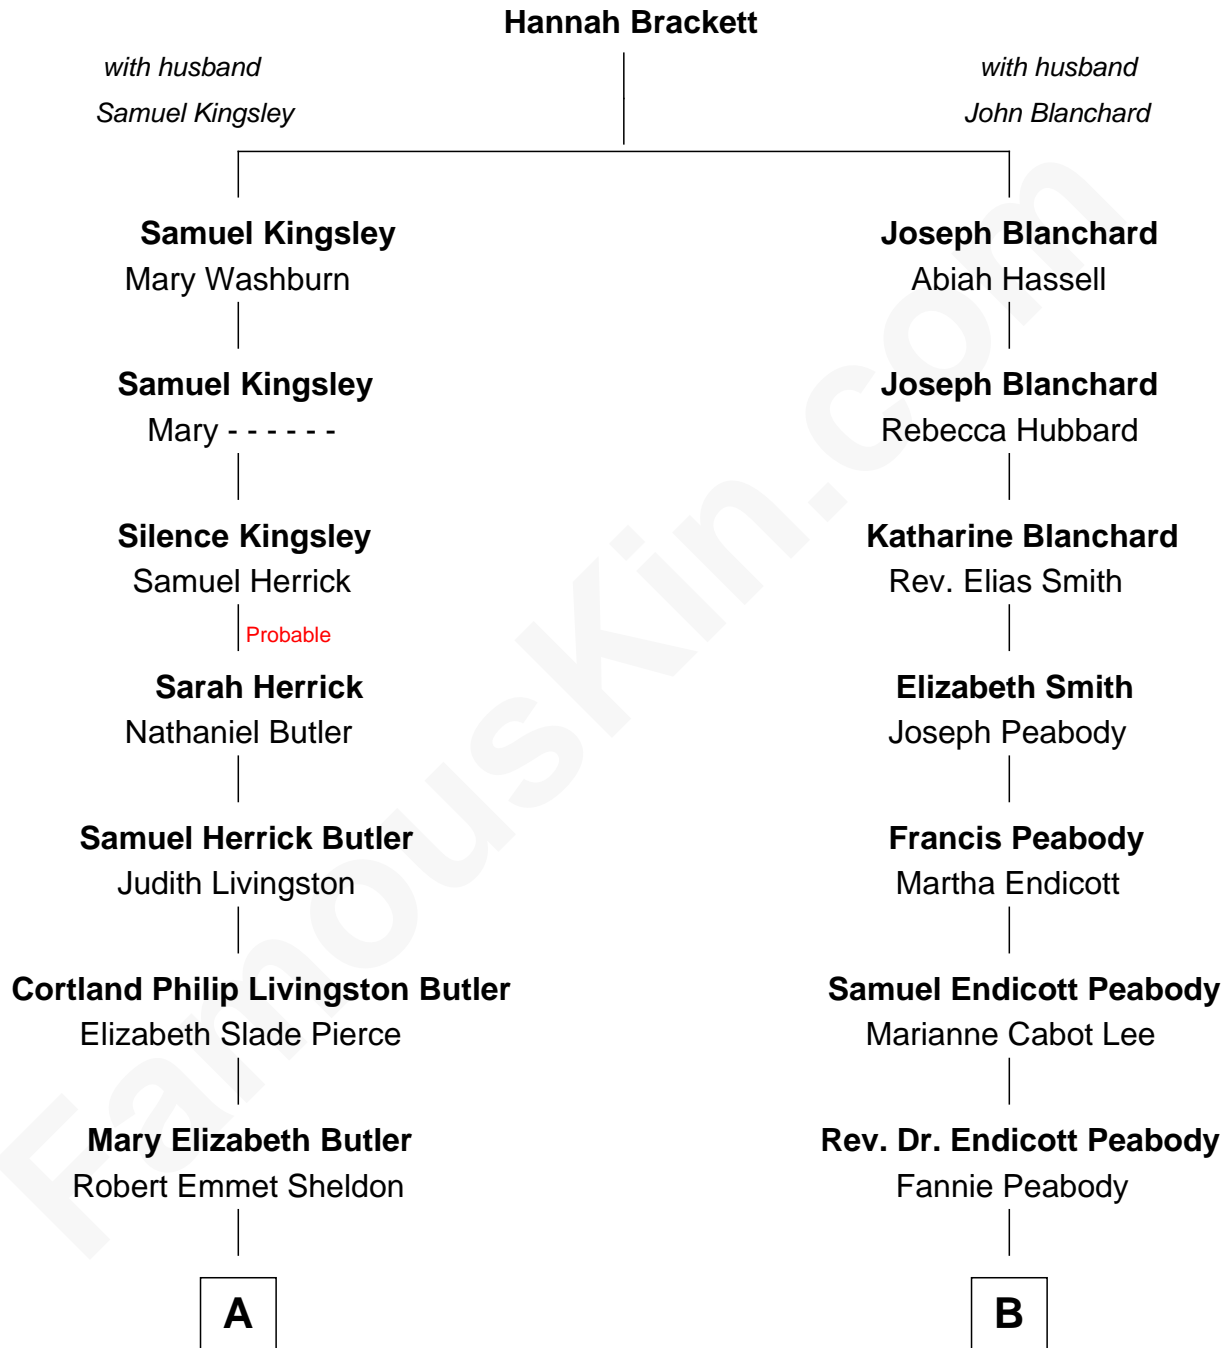

FamousKin.com
Relationship Chart of
George H. W. Bush
41st U.S. President

8th cousin 1 time removed of

Endicott Peabody
62nd Governor of Massachusetts

A

Flora Sheldon
Samuel Prescott Bush

Prescott Sheldon Bush
Dorothy Wear Walker

George H. W. Bush
41st U.S. President

B

Rt. Rev. Malcolm Endicott Peabody
Mary Elizabeth Parkman

Endicott Peabody
62nd Governor of Massachusetts

FamousKin.com