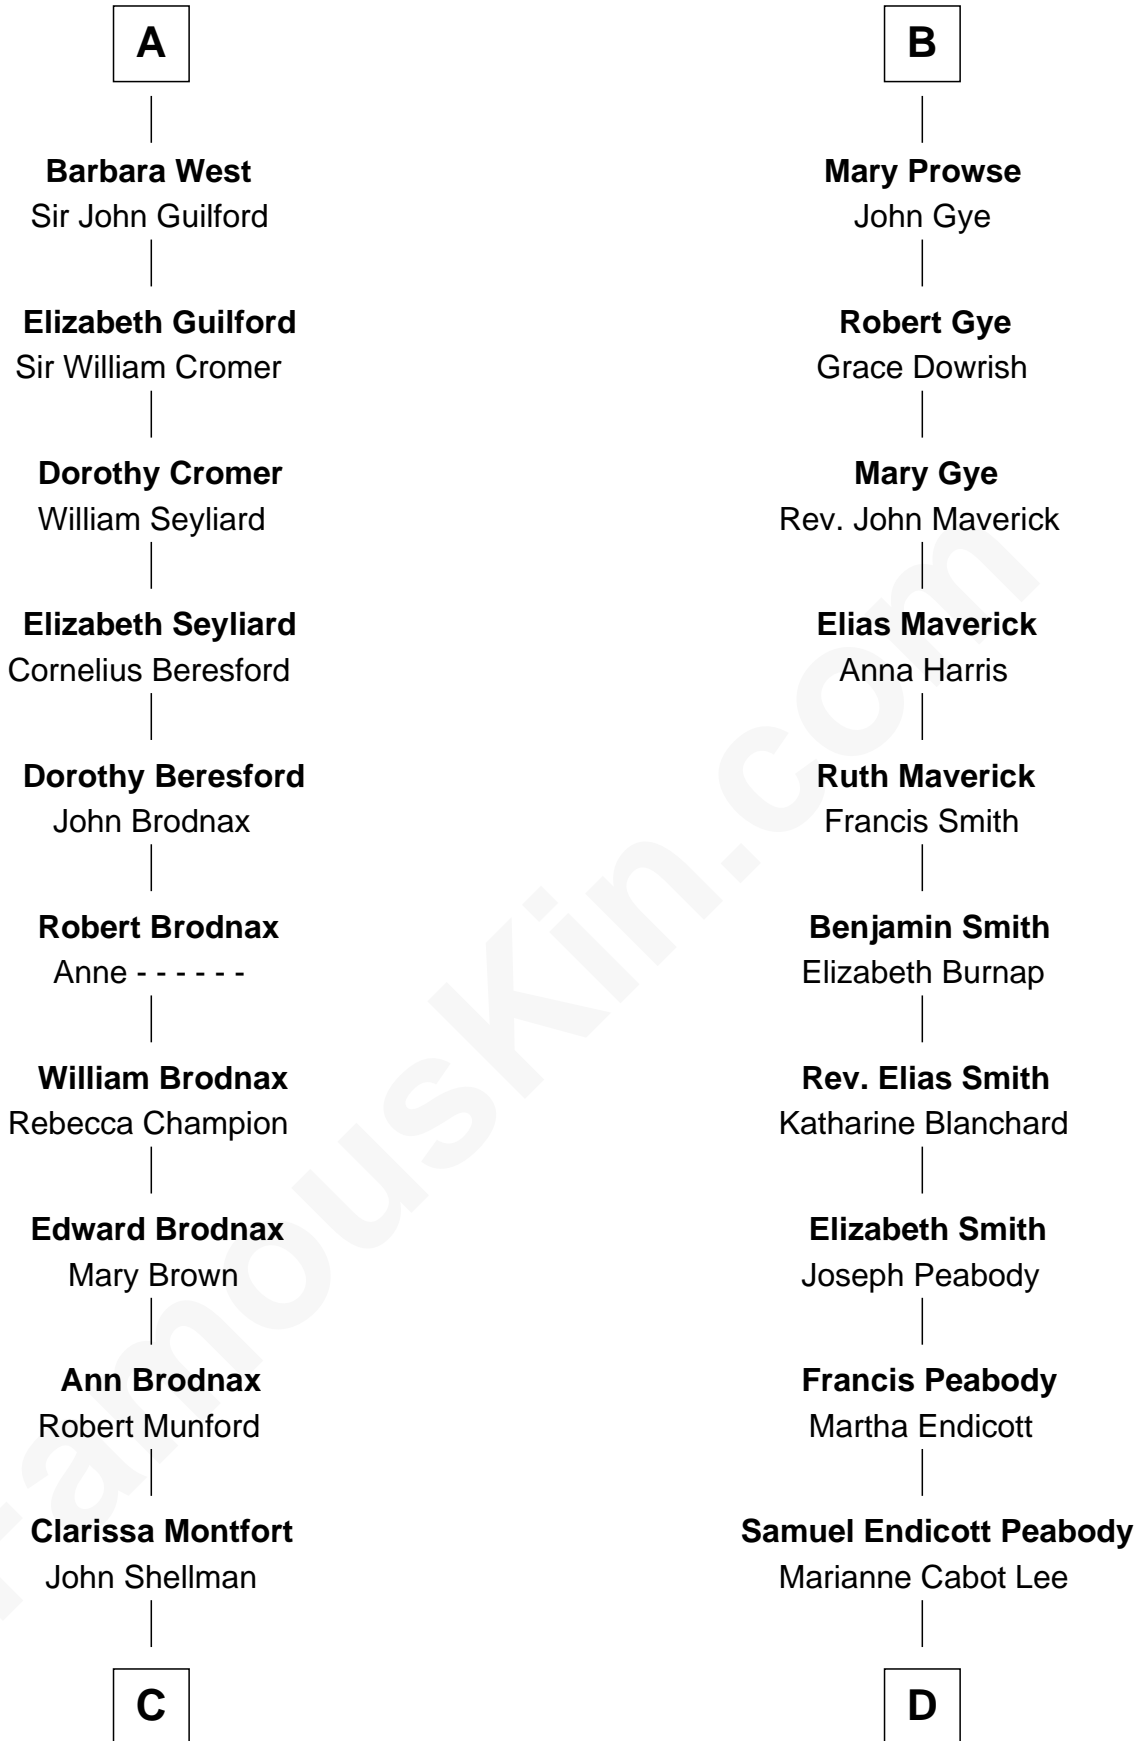

**FamousKin.com**  
**Relationship Chart of**  
**George H. W. Bush**  
*41st U.S. President*

19th cousin 2 times removed of  
**Endicott Peabody**  
*62nd Governor of Massachusetts*

**C**

**Susan Montfort Shellman**

Samuel Howard Fay

**Harriet Eleanor Fay**

Rev. James Smith Bush

**Samuel Prescott Bush**

Flora Sheldon

**Prescott Sheldon Bush**

Dorothy Wear Walker

**George H. W. Bush**