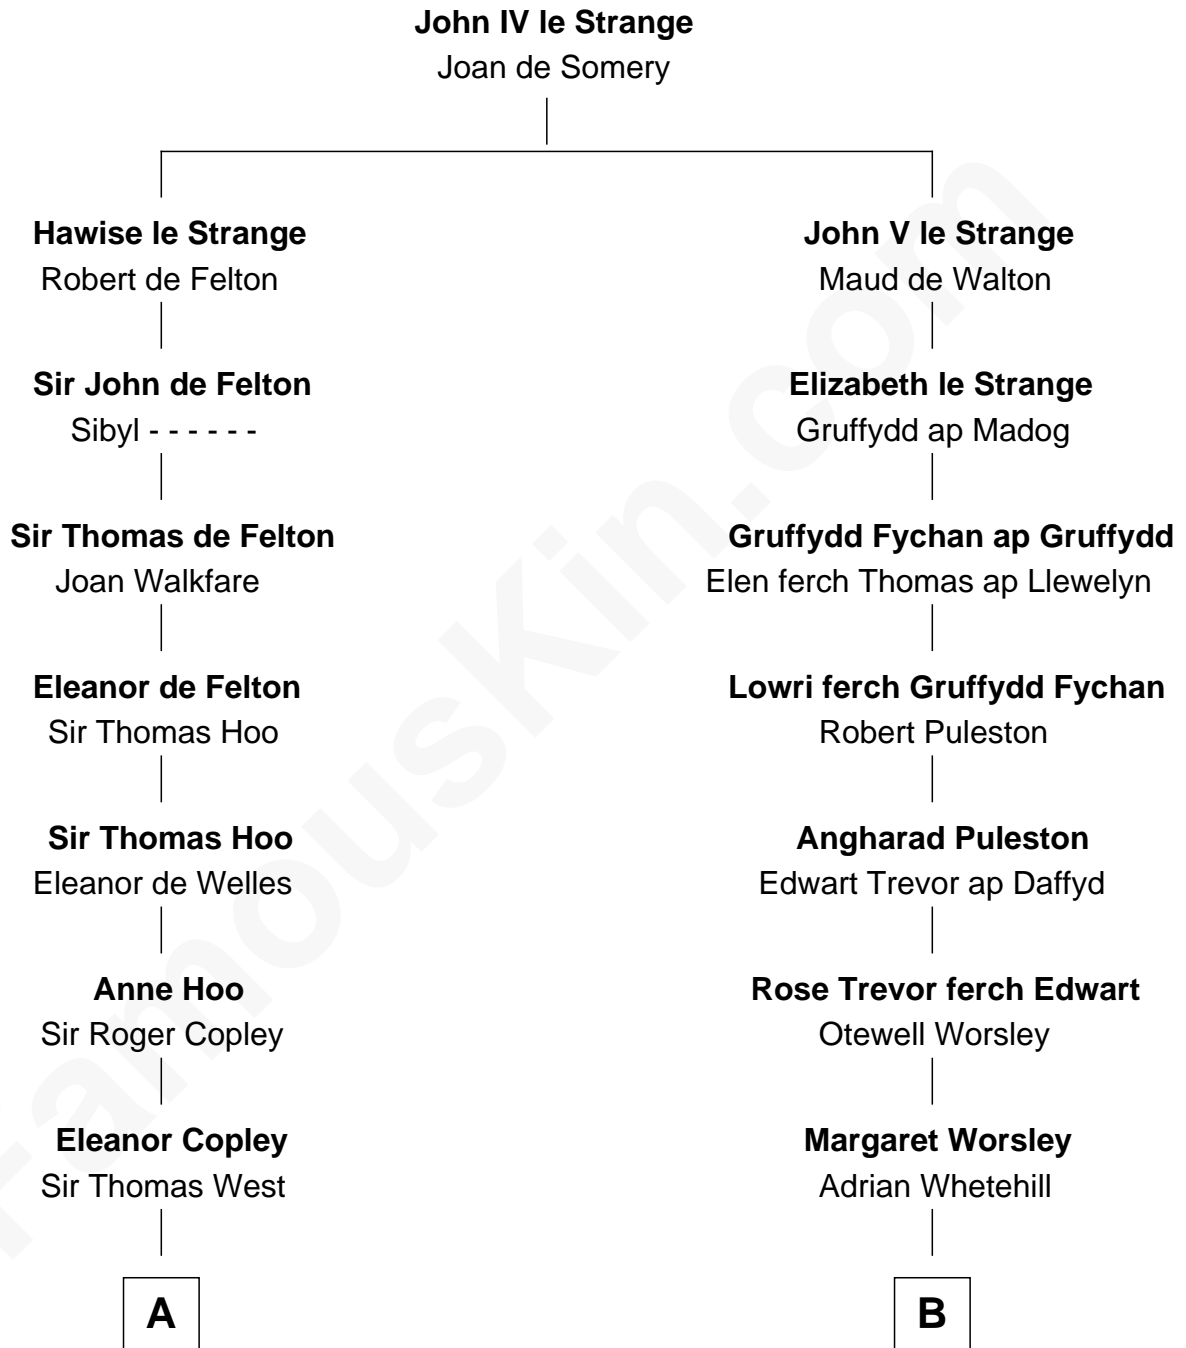

FamousKin.com
Relationship Chart of
George H. W. Bush
41st U.S. President

19th cousin 2 times removed of
Endicott Peabody
62nd Governor of Massachusetts

C

Susan Montfort Shellman

Samuel Howard Fay

Harriet Eleanor Fay

Rev. James Smith Bush

Samuel Prescott Bush

Flora Sheldon

Prescott Sheldon Bush

Dorothy Wear Walker

George H. W. Bush

41st U.S. President

D