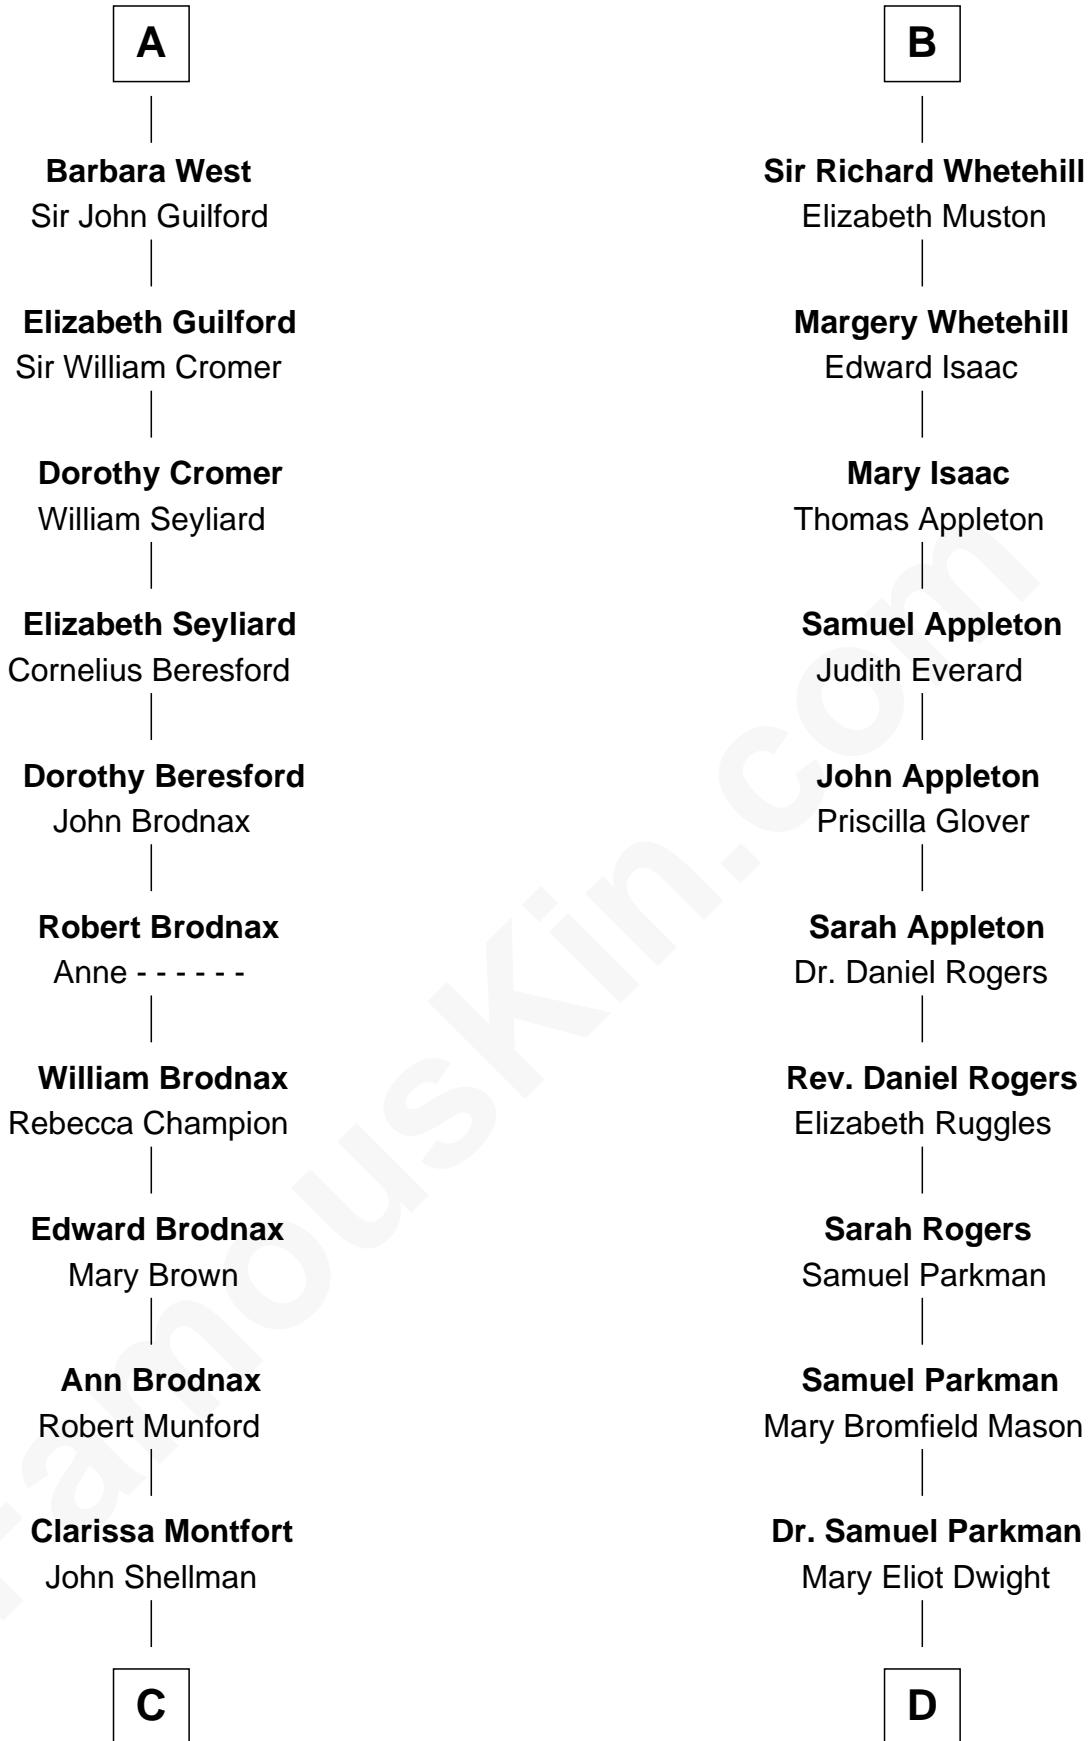

FamousKin.com
Relationship Chart of
George H. W. Bush
41st U.S. President

19th cousin 2 times removed of
Endicott Peabody
62nd Governor of Massachusetts

C

Susan Montfort Shellman

Samuel Howard Fay

Harriet Eleanor Fay

Rev. James Smith Bush

Samuel Prescott Bush

Flora Sheldon

Prescott Sheldon Bush

Dorothy Wear Walker

George H. W. Bush

41st U.S. President

D