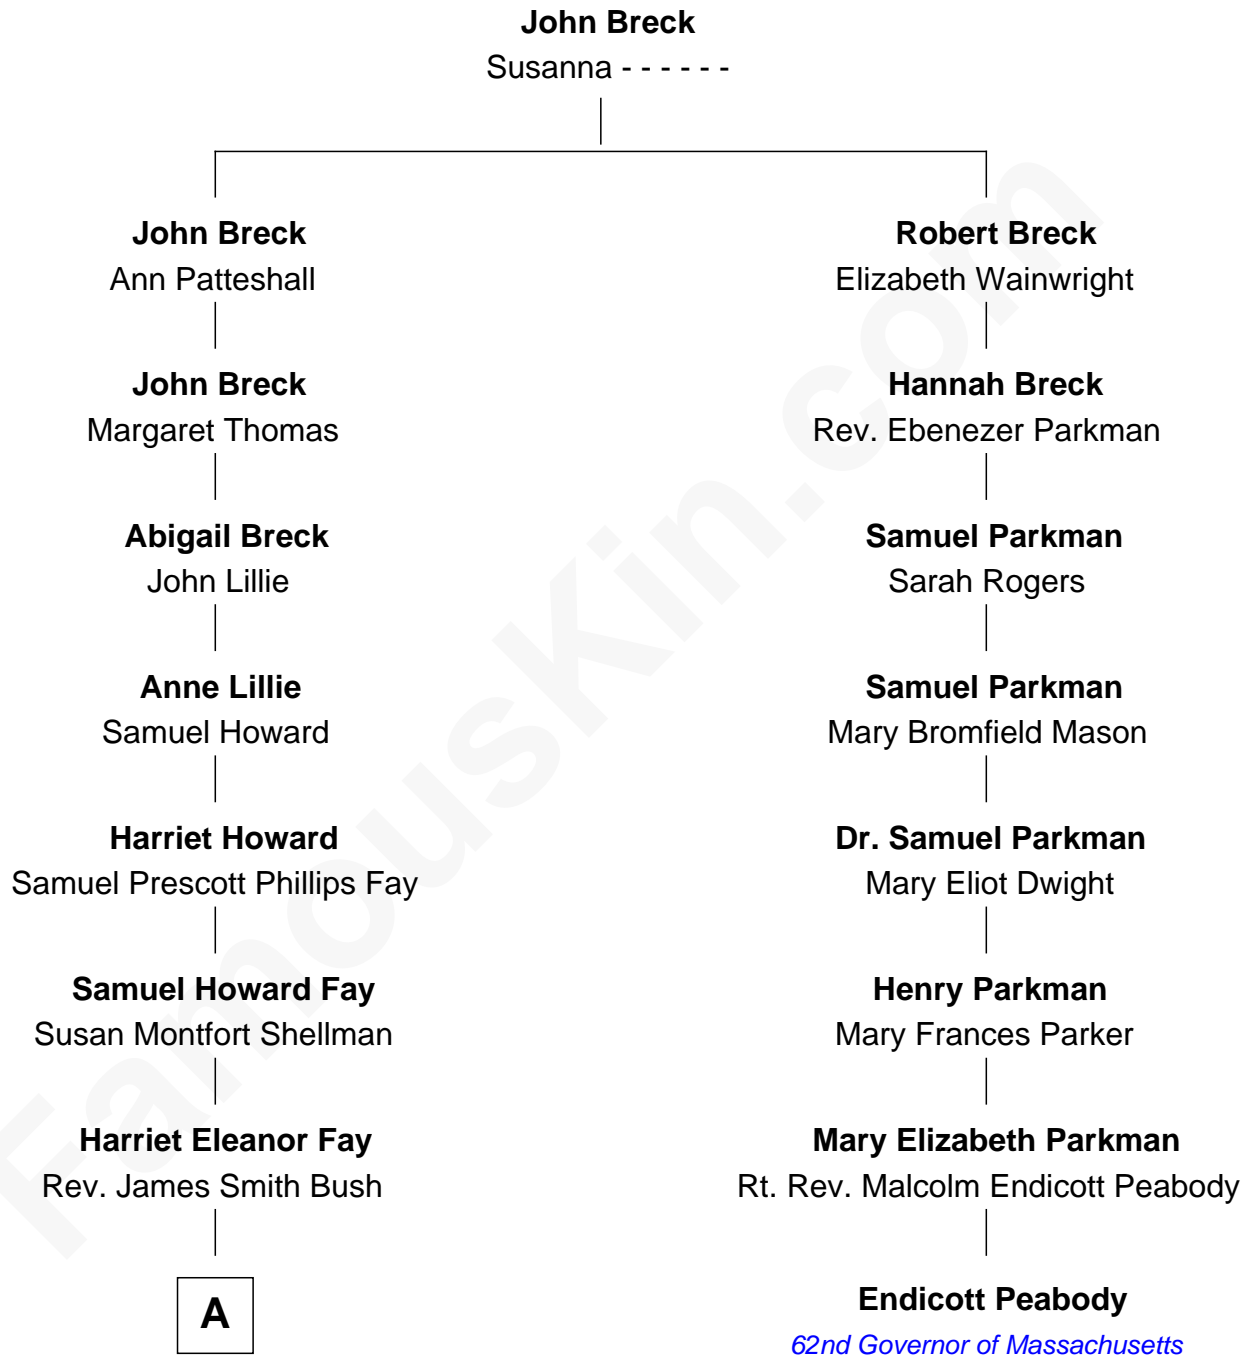

FamousKin.com Relationship Chart of

George H. W. Bush

41st U.S. President

7th cousin 2 times removed of

Endicott Peabody

62nd Governor of Massachusetts

A

—
Samuel Prescott Bush

Flora Sheldon

—
Prescott Sheldon Bush

Dorothy Wear Walker

—
George H. W. Bush

41st U.S. President

FamousKin.com