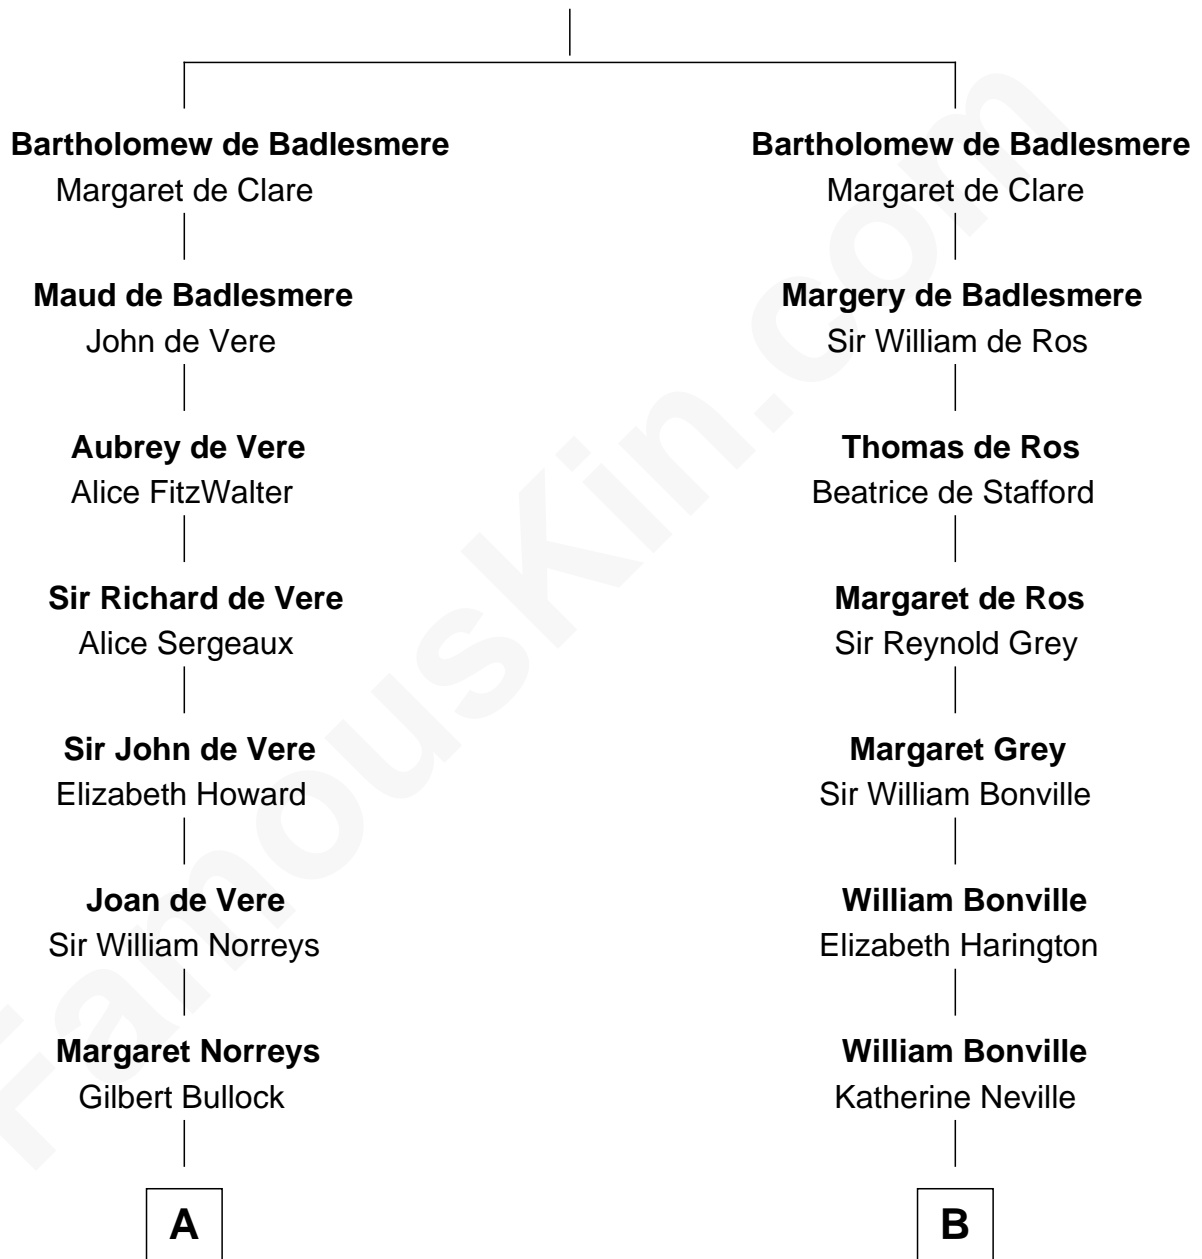

FamousKin.com
Relationship Chart of
George H. W. Bush
41st U.S. President

20th cousin 1 time removed of
Endicott Peabody
62nd Governor of Massachusetts

Gunselm de Badlesmere

C

Samuel Howard Fay
Susan Montfort Shellman

Harriet Eleanor Fay
Rev. James Smith Bush

Samuel Prescott Bush
Flora Sheldon

Prescott Sheldon Bush
Dorothy Wear Walker

George H. W. Bush
41st U.S. President

D

Mary Eliot Dwight
Dr. Samuel Parkman

Henry Parkman
Mary Frances Parker

Mary Elizabeth Parkman
Rt. Rev. Malcolm Endicott Peabody

Endicott Peabody
62nd Governor of Massachusetts