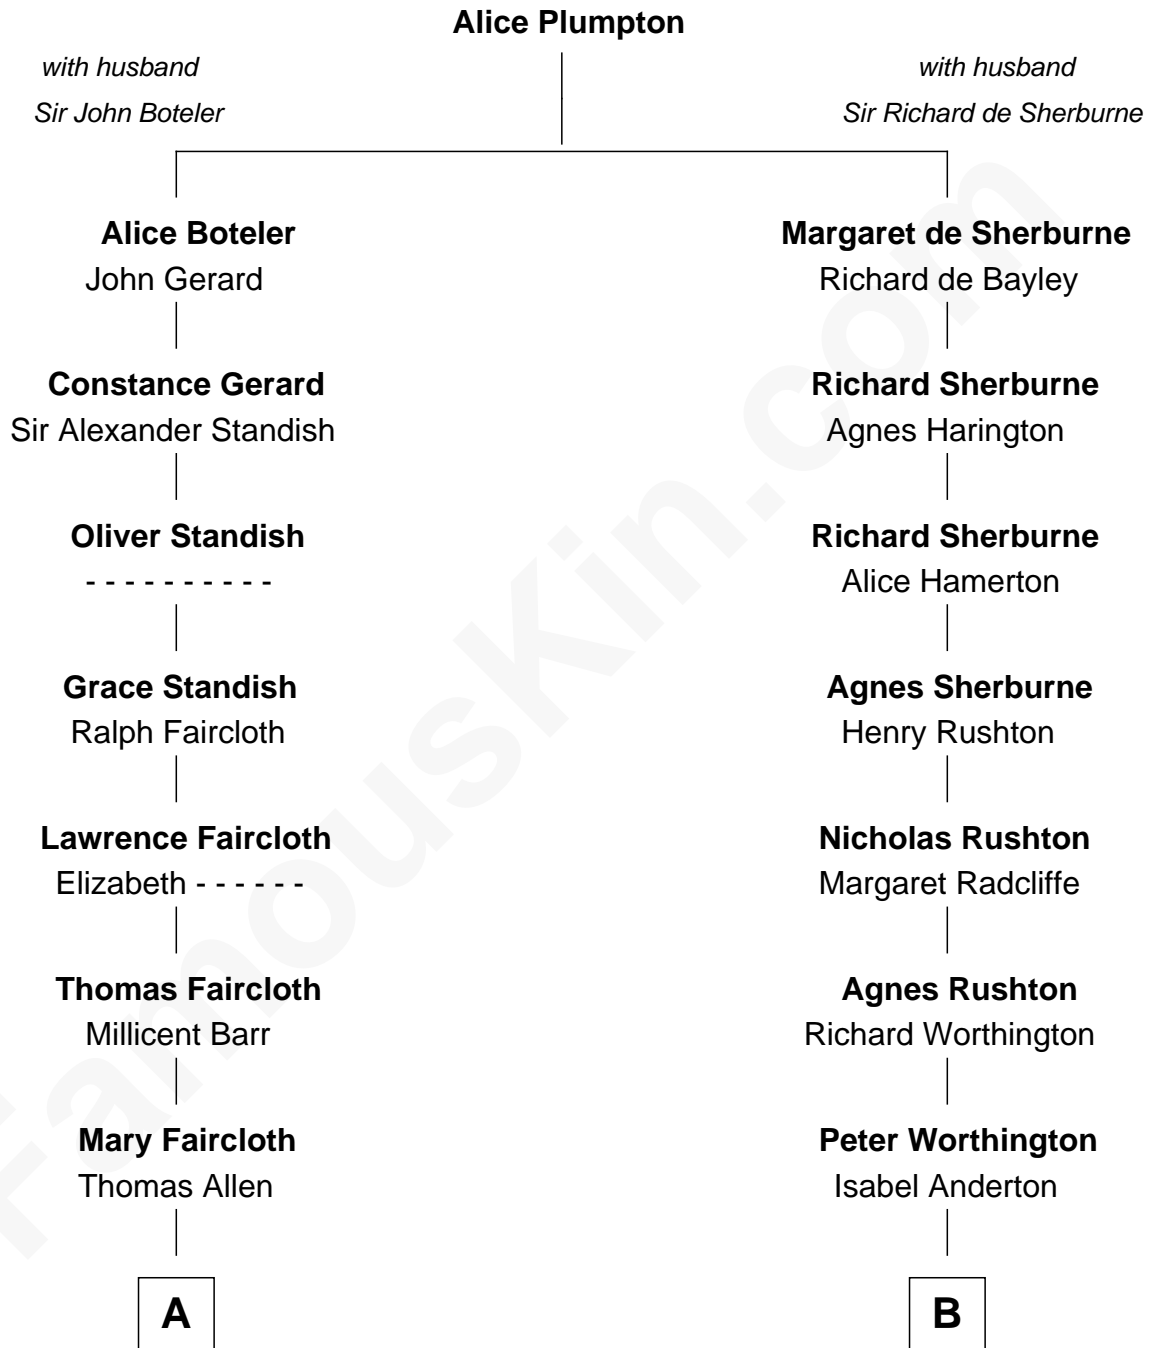

FamousKin.com
Relationship Chart of
George H. W. Bush
41st U.S. President

18th cousin 2 times removed of
Endicott Peabody
62nd Governor of Massachusetts

C

Prescott Sheldon Bush

Dorothy Wear Walker

George H. W. Bush

41st U.S. President

D

Helen Bloodgood

Francis Peabody

Fannie Peabody

Rev. Dr. Endicott Peabody

Rt. Rev. Malcolm Endicott Peabody

Mary Elizabeth Parkman

Endicott Peabody

62nd Governor of Massachusetts

FamousKin.com