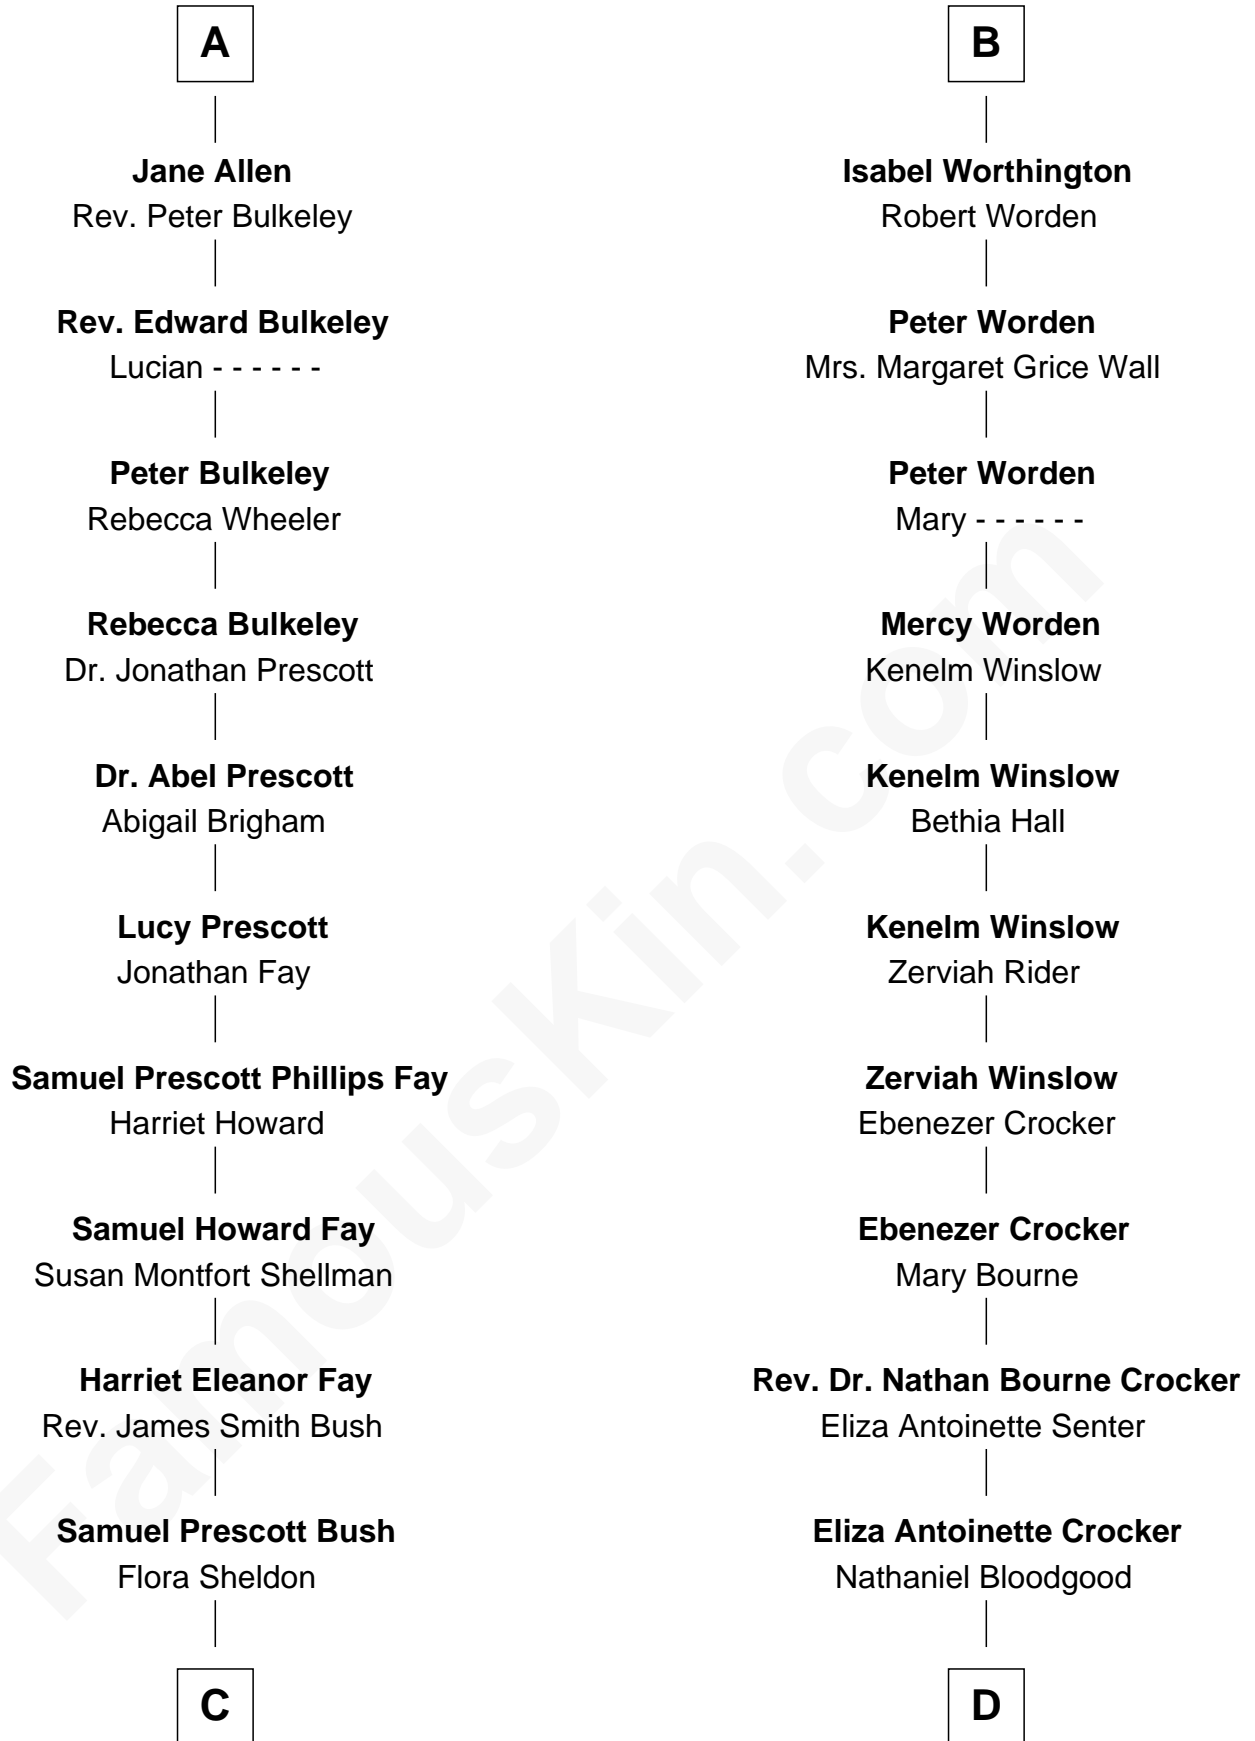

FamousKin.com
Relationship Chart of
George H. W. Bush
41st U.S. President

18th cousin 2 times removed of
Endicott Peabody
62nd Governor of Massachusetts

C

Prescott Sheldon Bush

Dorothy Wear Walker

George H. W. Bush

41st U.S. President

D

Helen Bloodgood

Francis Peabody

Fannie Peabody

Rev. Dr. Endicott Peabody

Rt. Rev. Malcolm Endicott Peabody

Mary Elizabeth Parkman