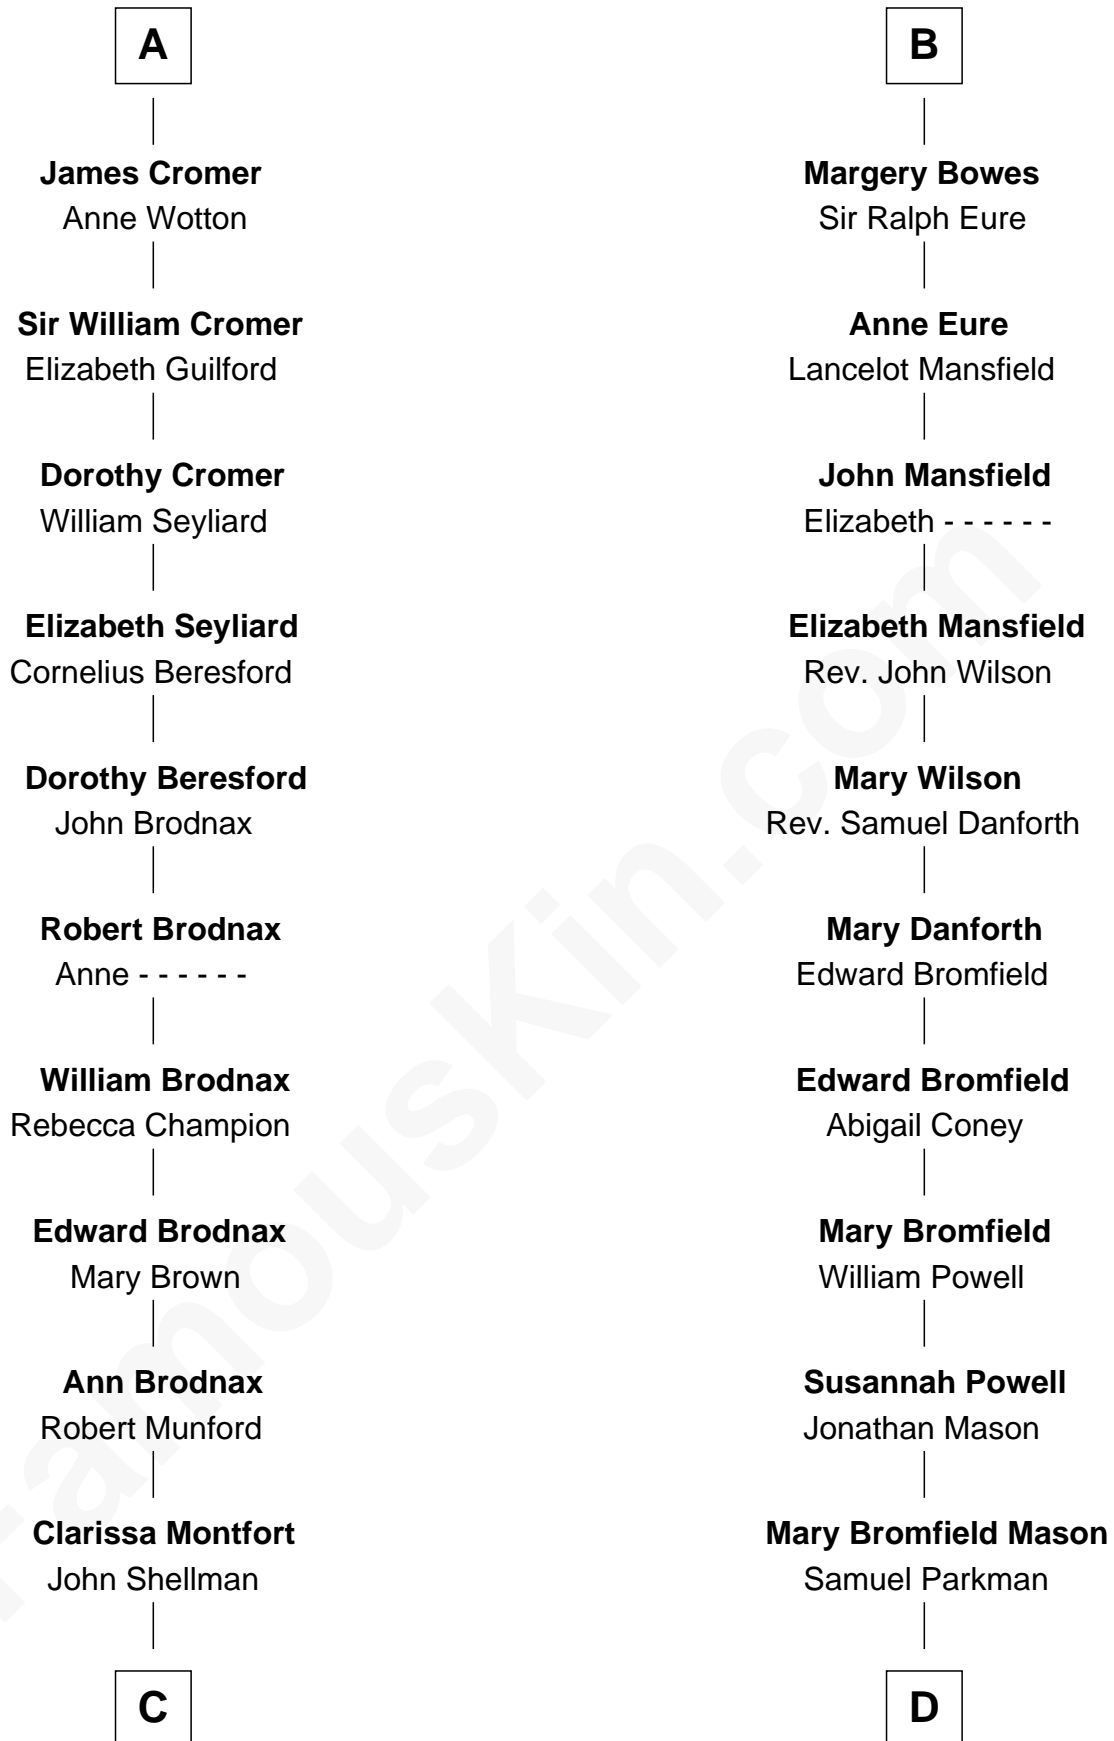

FamousKin.com
Relationship Chart of
George H. W. Bush
41st U.S. President

20th cousin 1 time removed of
Endicott Peabody
62nd Governor of Massachusetts

C

Susan Montfort Shellman

Samuel Howard Fay

Harriet Eleanor Fay

Rev. James Smith Bush

Samuel Prescott Bush

Flora Sheldon

Prescott Sheldon Bush

Dorothy Wear Walker

George H. W. Bush

41st U.S. President

D