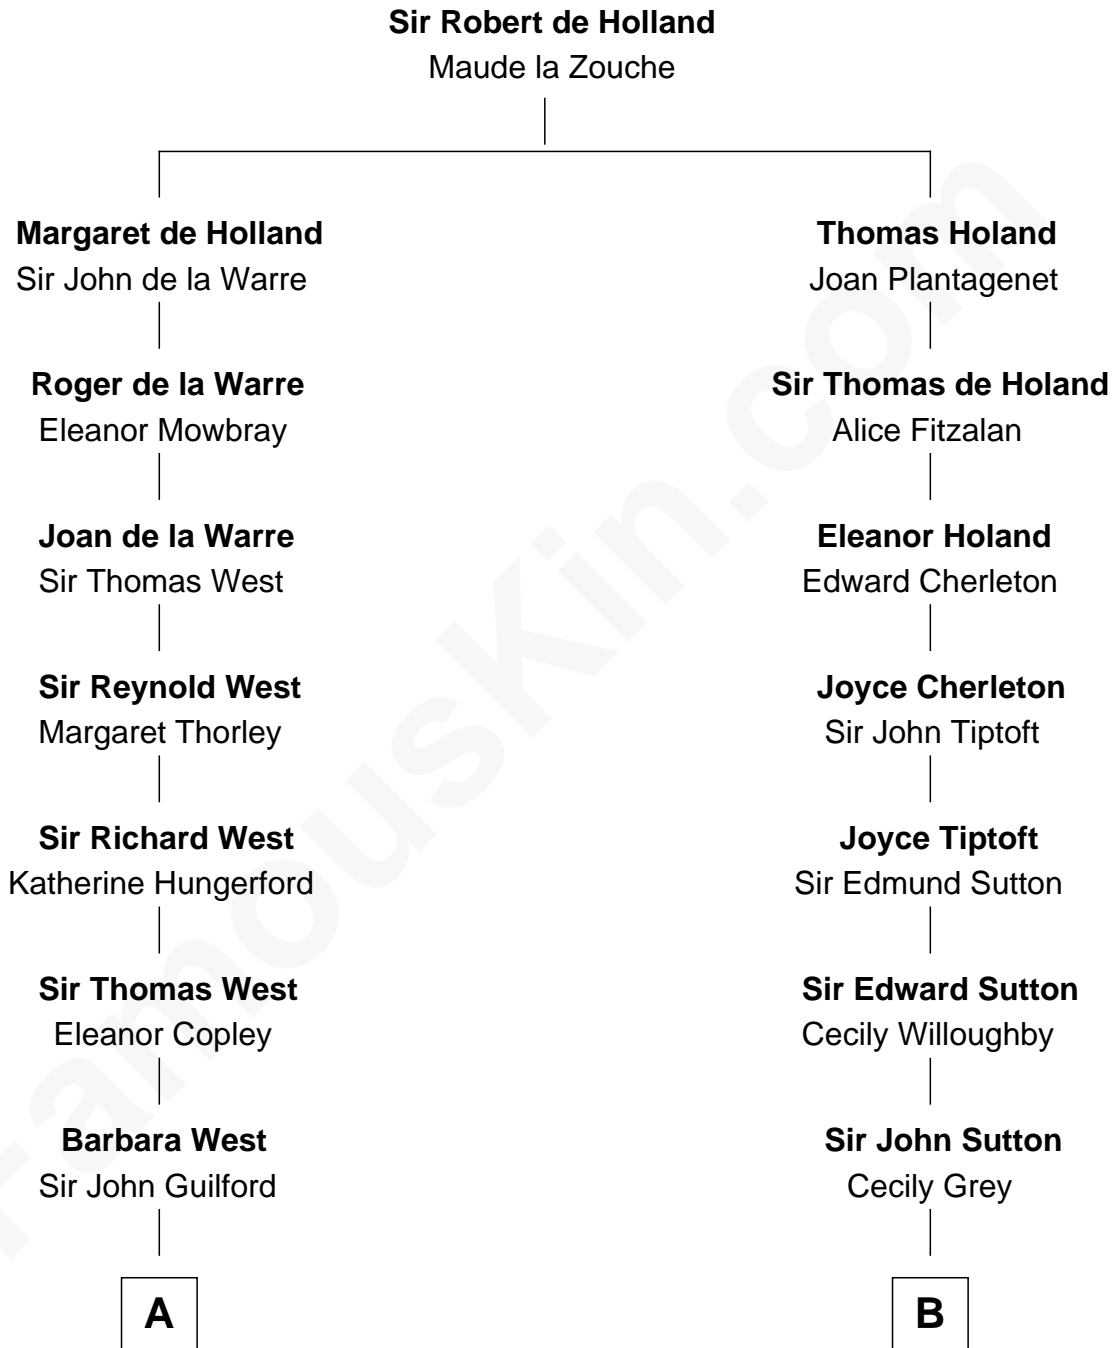

FamousKin.com
Relationship Chart of
George H. W. Bush
41st U.S. President

18th cousin 2 times removed of
Endicott Peabody
62nd Governor of Massachusetts

C

Harriet Eleanor Fay
Rev. James Smith Bush

Samuel Prescott Bush
Flora Sheldon

Prescott Sheldon Bush
Dorothy Wear Walker

George H. W. Bush
41st U.S. President

D

Mary Elizabeth Parkman
Rt. Rev. Malcolm Endicott Peabody

Endicott Peabody
62nd Governor of Massachusetts

FamousKin.com