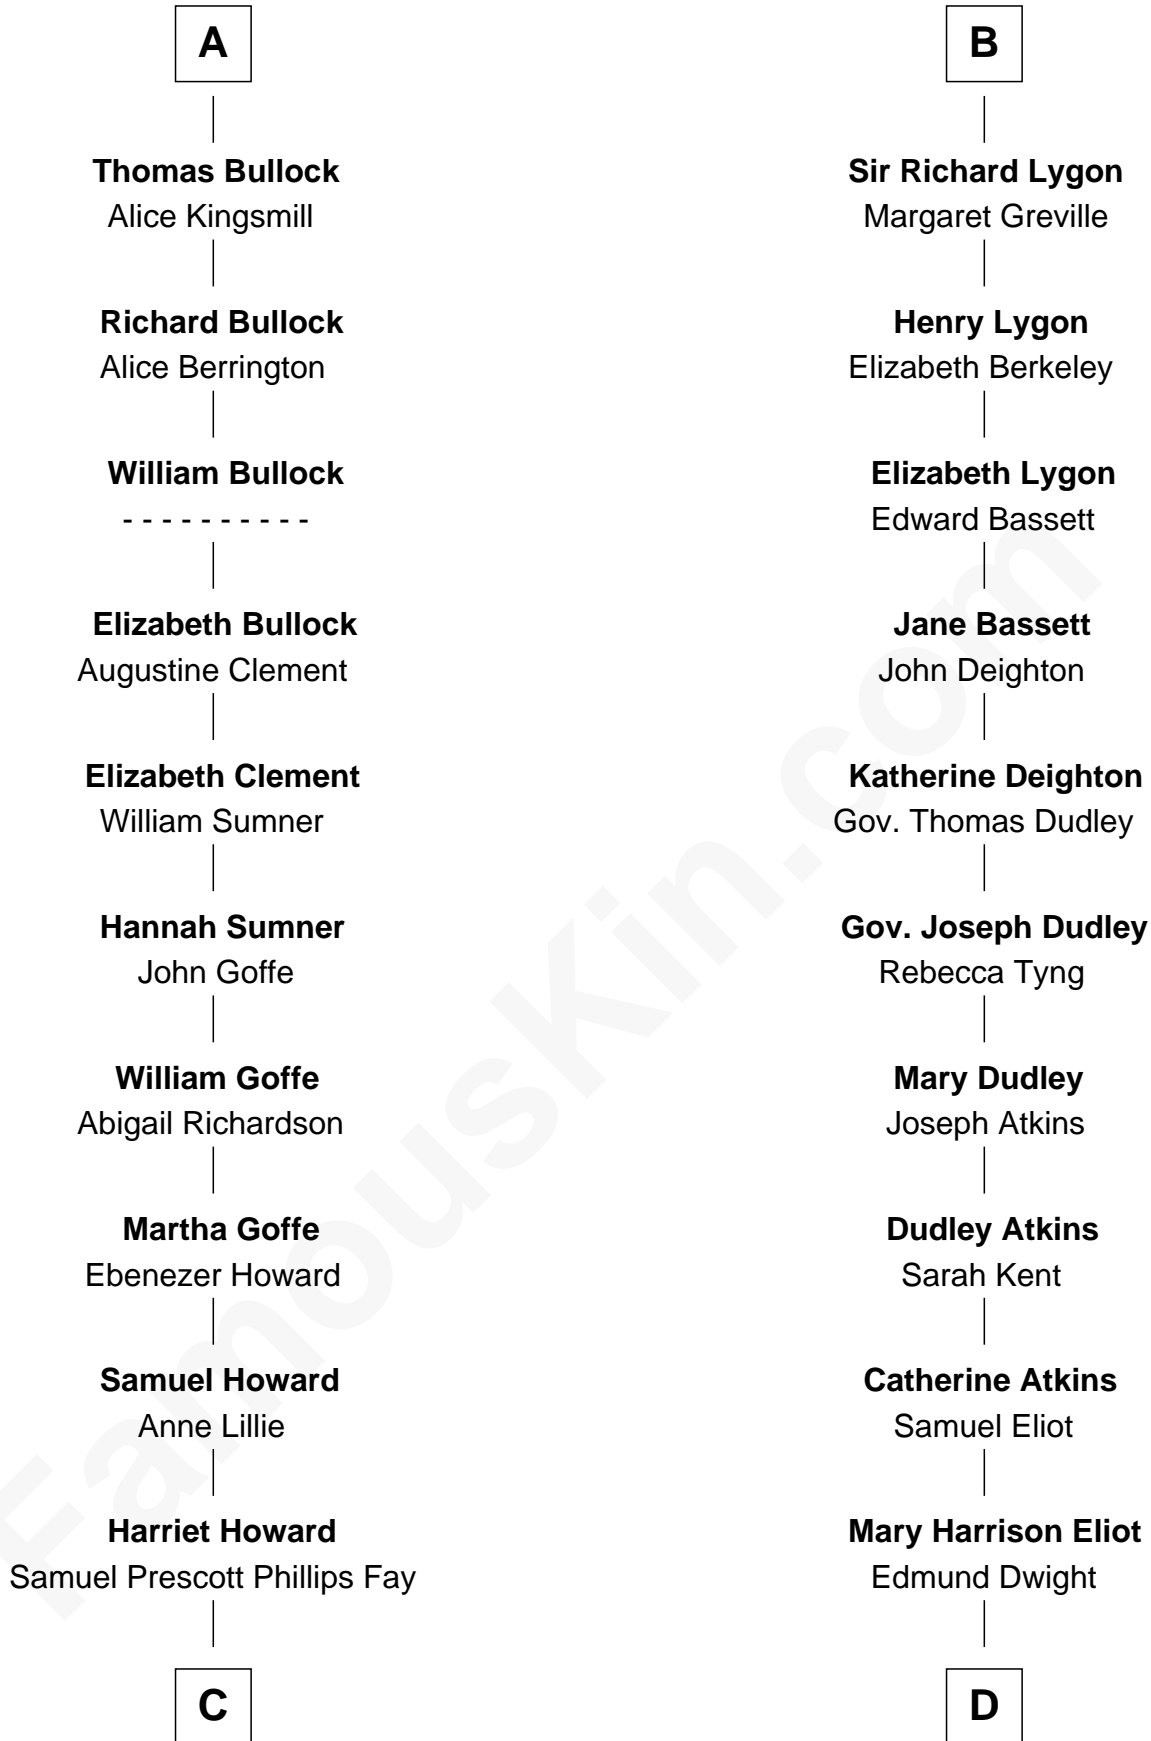

FamousKin.com
Relationship Chart of
George H. W. Bush
41st U.S. President

20th cousin 1 time removed of
Endicott Peabody
62nd Governor of Massachusetts

C

Samuel Howard Fay
Susan Montfort Shellman

Harriet Eleanor Fay
Rev. James Smith Bush

Samuel Prescott Bush
Flora Sheldon

Prescott Sheldon Bush
Dorothy Wear Walker

George H. W. Bush
41st U.S. President

D

Mary Eliot Dwight
Dr. Samuel Parkman

Henry Parkman
Mary Frances Parker

Mary Elizabeth Parkman
Rt. Rev. Malcolm Endicott Peabody

Endicott Peabody
62nd Governor of Massachusetts