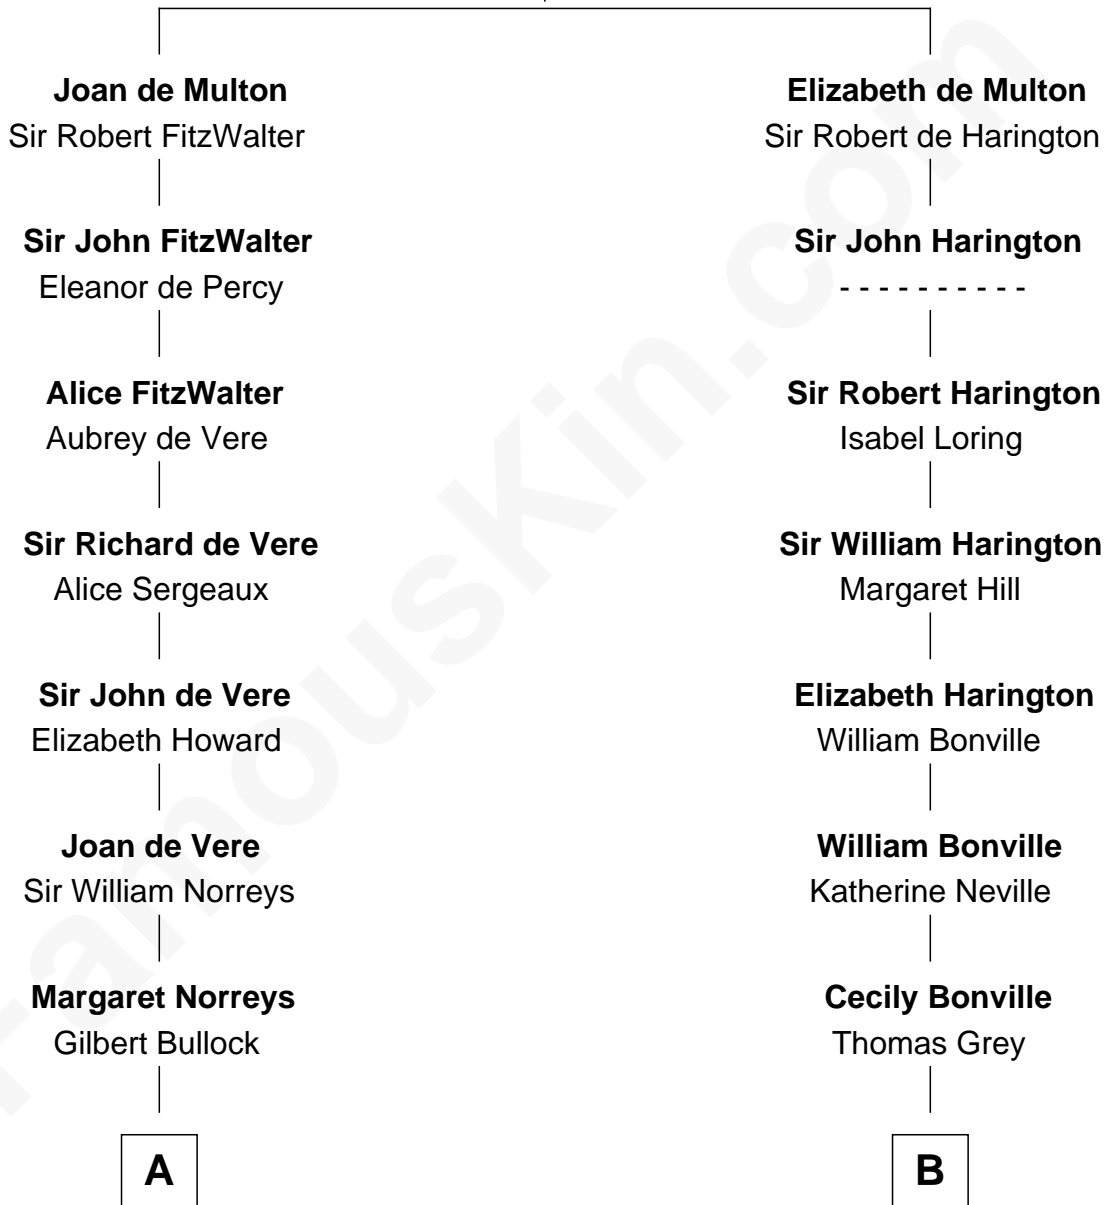

**FamousKin.com**  
**Relationship Chart of**  
**George H. W. Bush**  
*41st U.S. President*

19th cousin 2 times removed of  
**Endicott Peabody**  
*62nd Governor of Massachusetts*

**Sir Thomas de Multon**  
 Eleanor de Burgh

**C**

**Samuel Howard Fay**  
Susan Montfort Shellman

**Harriet Eleanor Fay**  
Rev. James Smith Bush

**Samuel Prescott Bush**  
Flora Sheldon

**Prescott Sheldon Bush**  
Dorothy Wear Walker

**George H. W. Bush**  
*41st U.S. President*