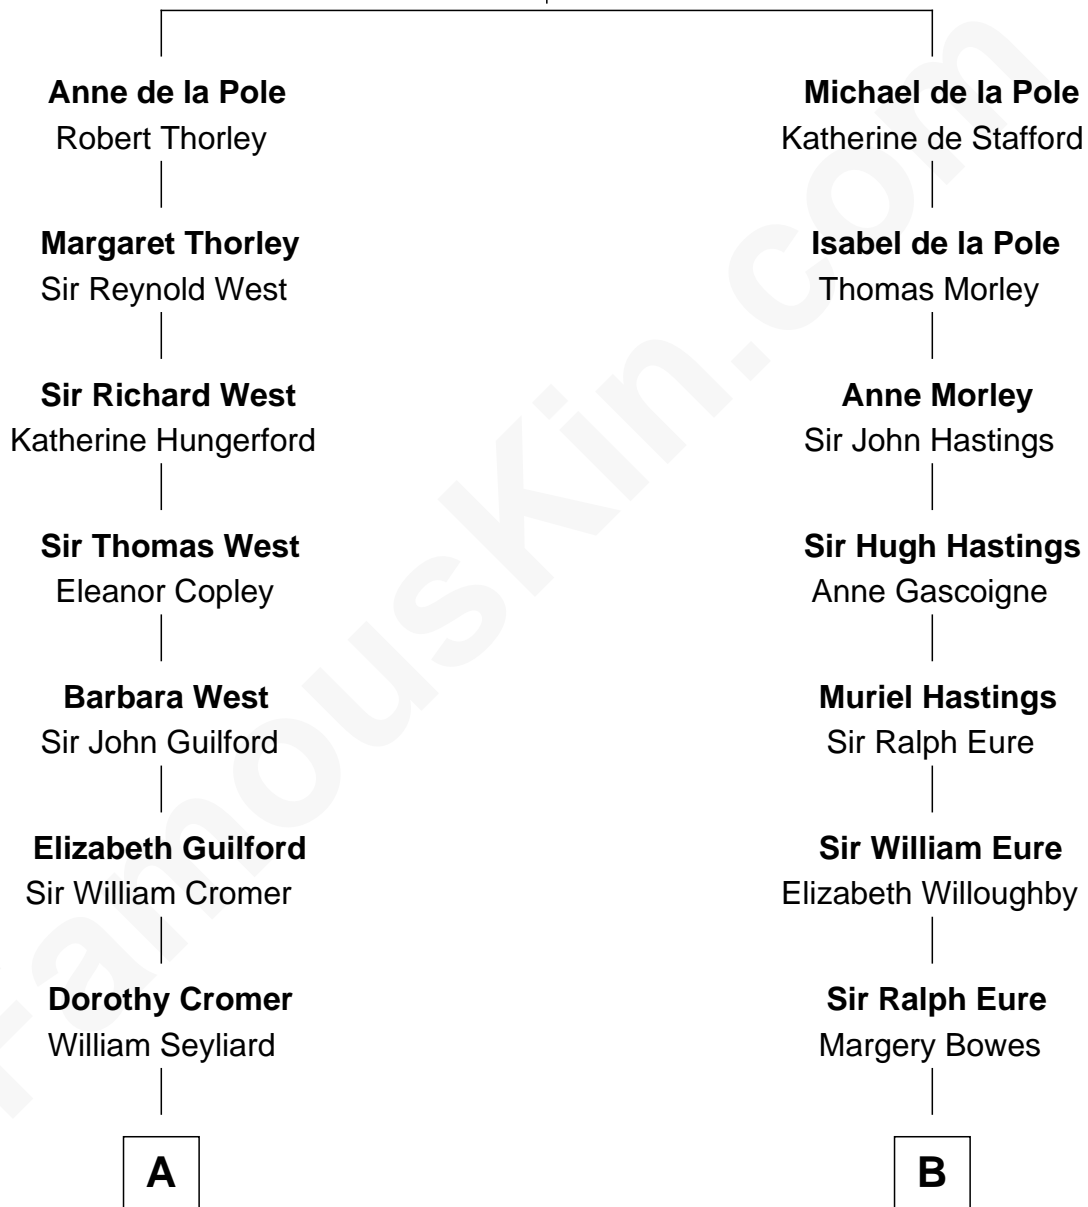

FamousKin.com
Relationship Chart of
George H. W. Bush
41st U.S. President

18th cousin 1 time removed of
Endicott Peabody
62nd Governor of Massachusetts

Sir Michael de la Pole
 Katherine Wingfield

C

Prescott Sheldon Bush

Dorothy Wear Walker

George H. W. Bush

41st U.S. President

D

Henry Parkman

Mary Frances Parker

Mary Elizabeth Parkman

Rt. Rev. Malcolm Endicott Peabody