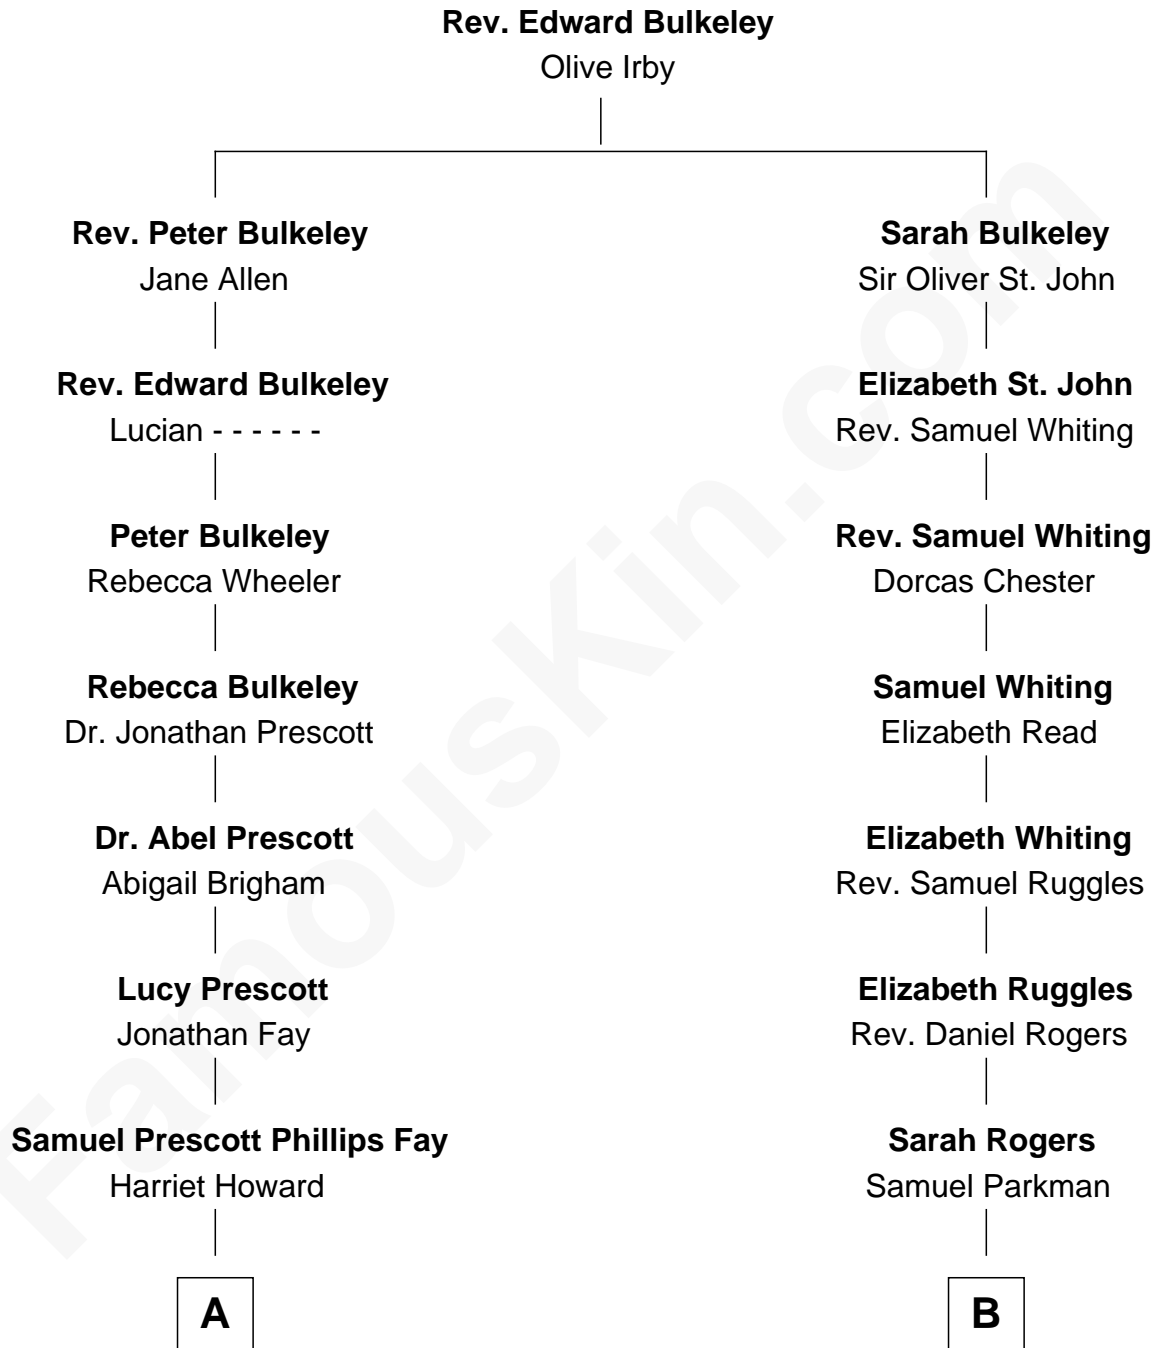

FamousKin.com Relationship Chart of

George H. W. Bush

41st U.S. President

11th cousin of

Endicott Peabody

62nd Governor of Massachusetts

A

Samuel Howard Fay
Susan Montfort Shellman

Harriet Eleanor Fay
Rev. James Smith Bush

Samuel Prescott Bush
Flora Sheldon

Prescott Sheldon Bush
Dorothy Wear Walker

George H. W. Bush
41st U.S. President

B

Samuel Parkman
Mary Bromfield Mason

Dr. Samuel Parkman
Mary Eliot Dwight