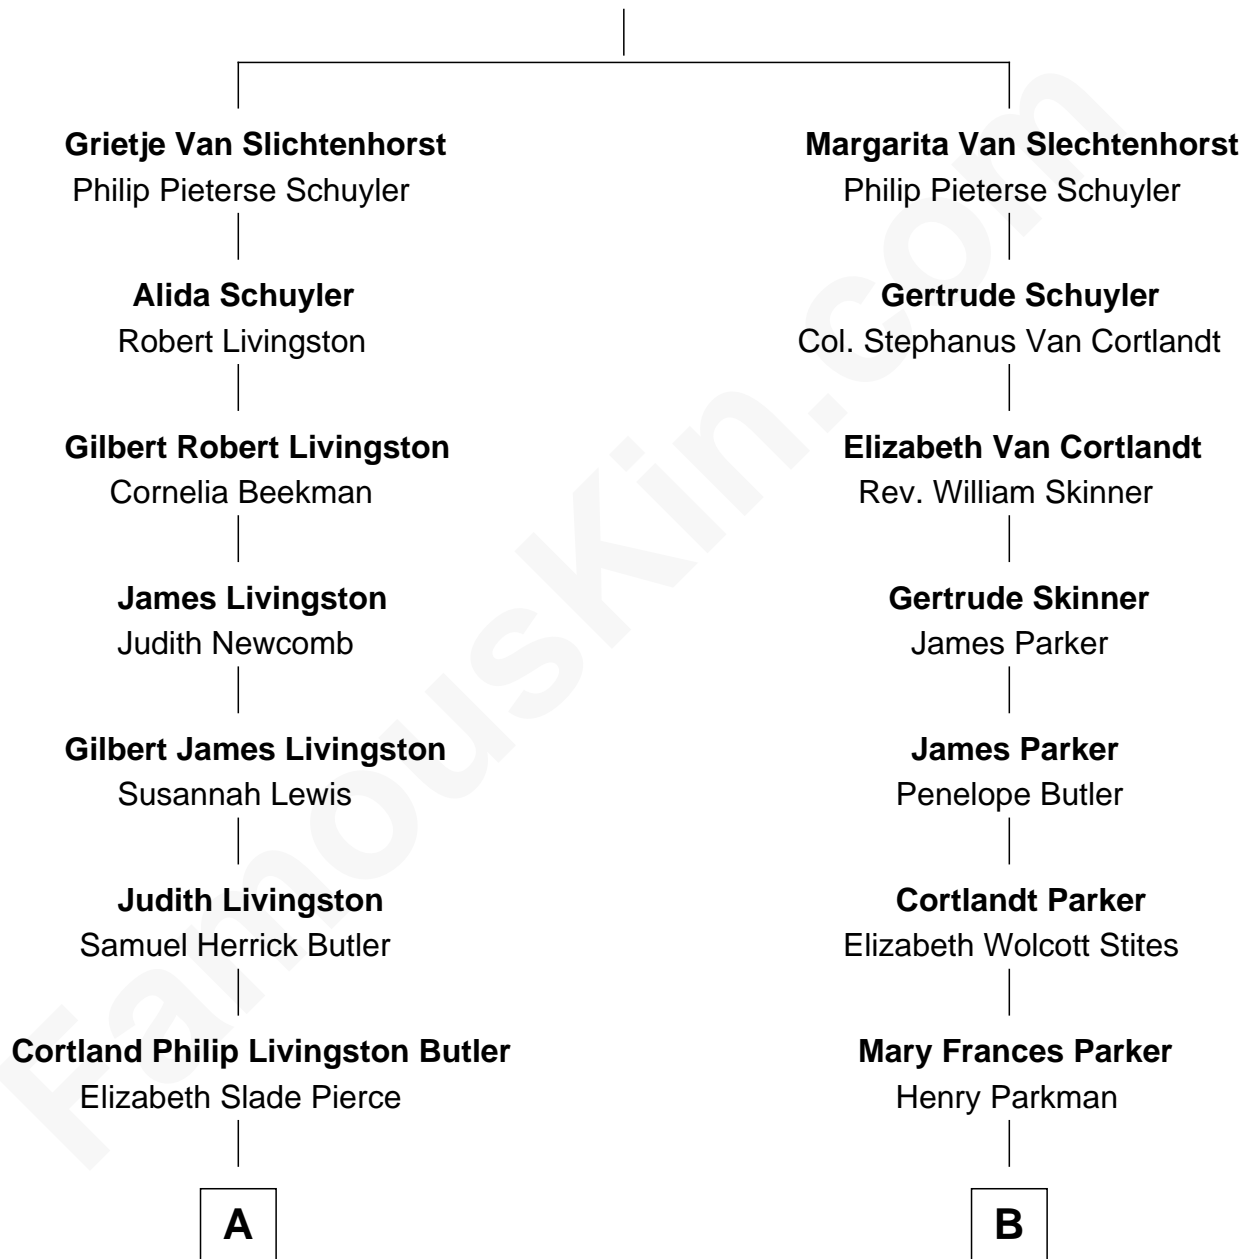

FamousKin.com Relationship Chart of

George H. W. Bush

41st U.S. President

8th cousin 2 times removed of

Endicott Peabody

62nd Governor of Massachusetts

Brant Aertz Van Slichtenhorst

Aeltje Van Wenckum

A

Mary Elizabeth Butler
Robert Emmet Sheldon

Flora Sheldon
Samuel Prescott Bush

Prescott Sheldon Bush
Dorothy Wear Walker

George H. W. Bush
41st U.S. President

B

Mary Elizabeth Parkman
Rt. Rev. Malcolm Endicott Peabody

Endicott Peabody
62nd Governor of Massachusetts

FamousKin.com