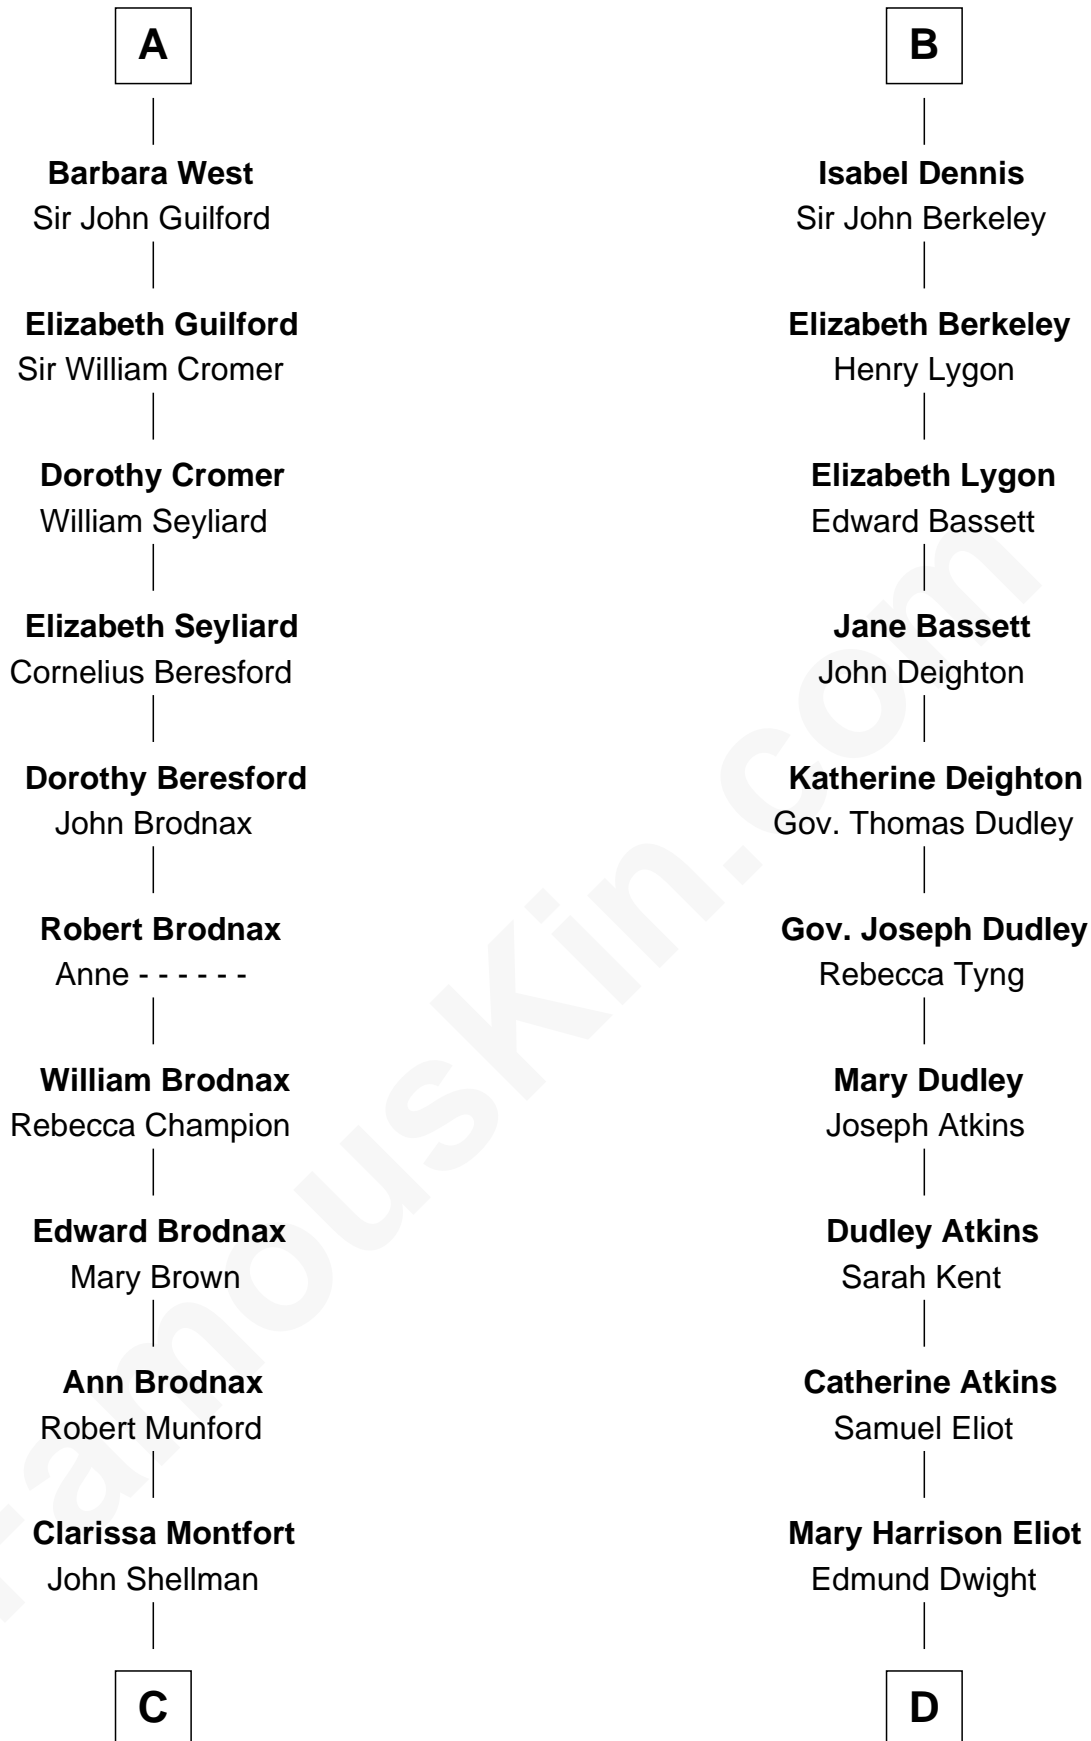

FamousKin.com
Relationship Chart of
George H. W. Bush
41st U.S. President

20th cousin 1 time removed of
Endicott Peabody
62nd Governor of Massachusetts

William de Braiose

C

Susan Montfort Shellman

Samuel Howard Fay

Harriet Eleanor Fay

Rev. James Smith Bush

Samuel Prescott Bush

Flora Sheldon

Prescott Sheldon Bush

Dorothy Wear Walker

George H. W. Bush

41st U.S. President