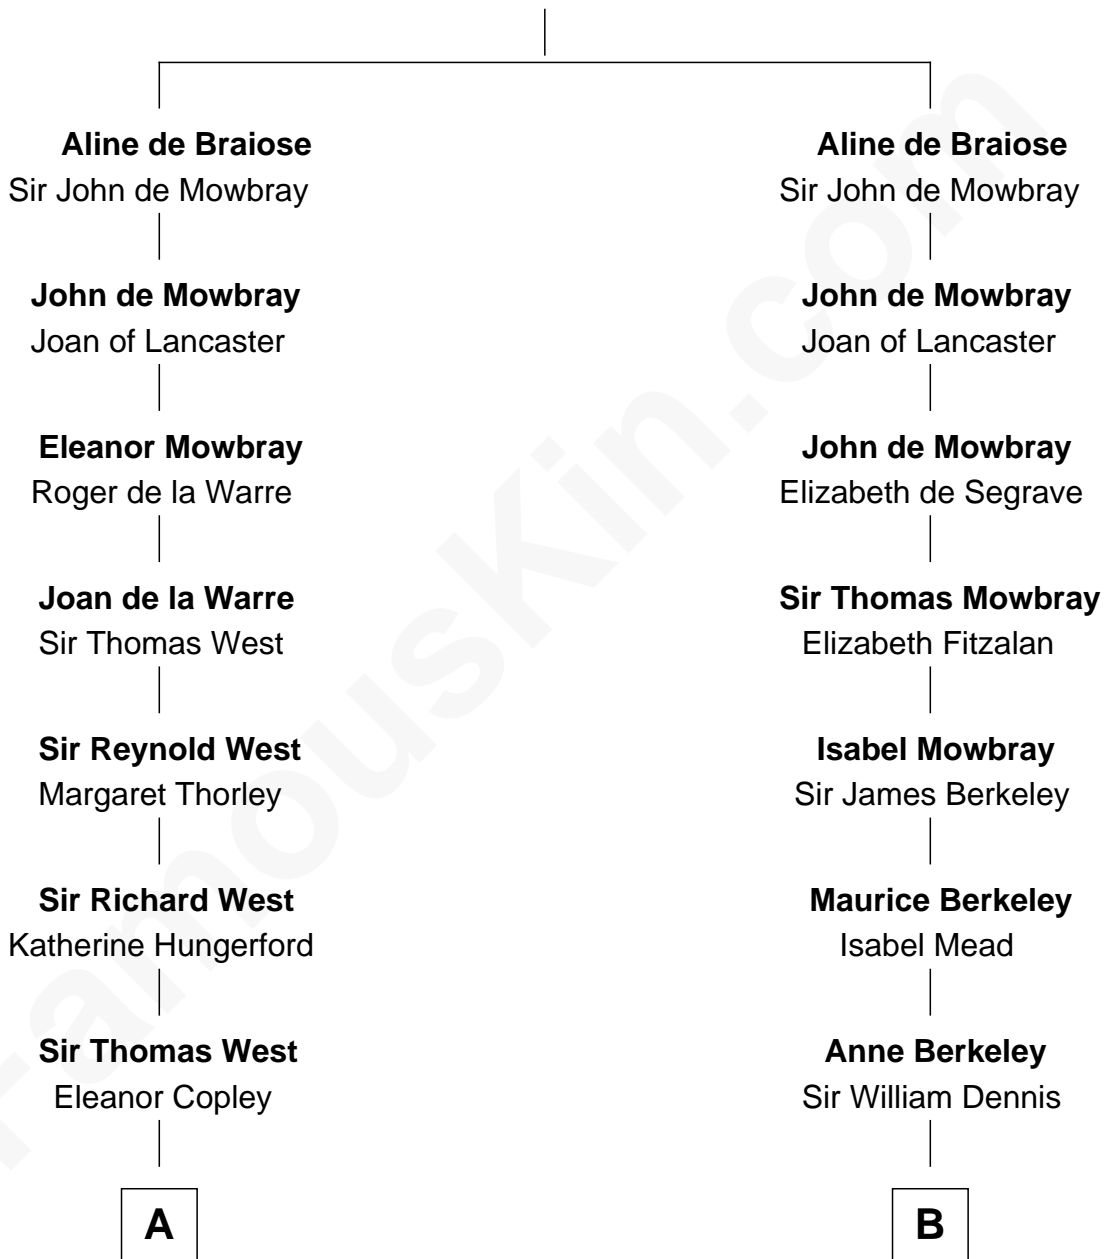

FamousKin.com
Relationship Chart of
George H. W. Bush
41st U.S. President

20th cousin 1 time removed of
Endicott Peabody
62nd Governor of Massachusetts

William de Braiose

C

Susan Montfort Shellman

Samuel Howard Fay

Harriet Eleanor Fay

Rev. James Smith Bush

Samuel Prescott Bush

Flora Sheldon

Prescott Sheldon Bush

Dorothy Wear Walker

George H. W. Bush

41st U.S. President

62nd Governor of Massachusetts