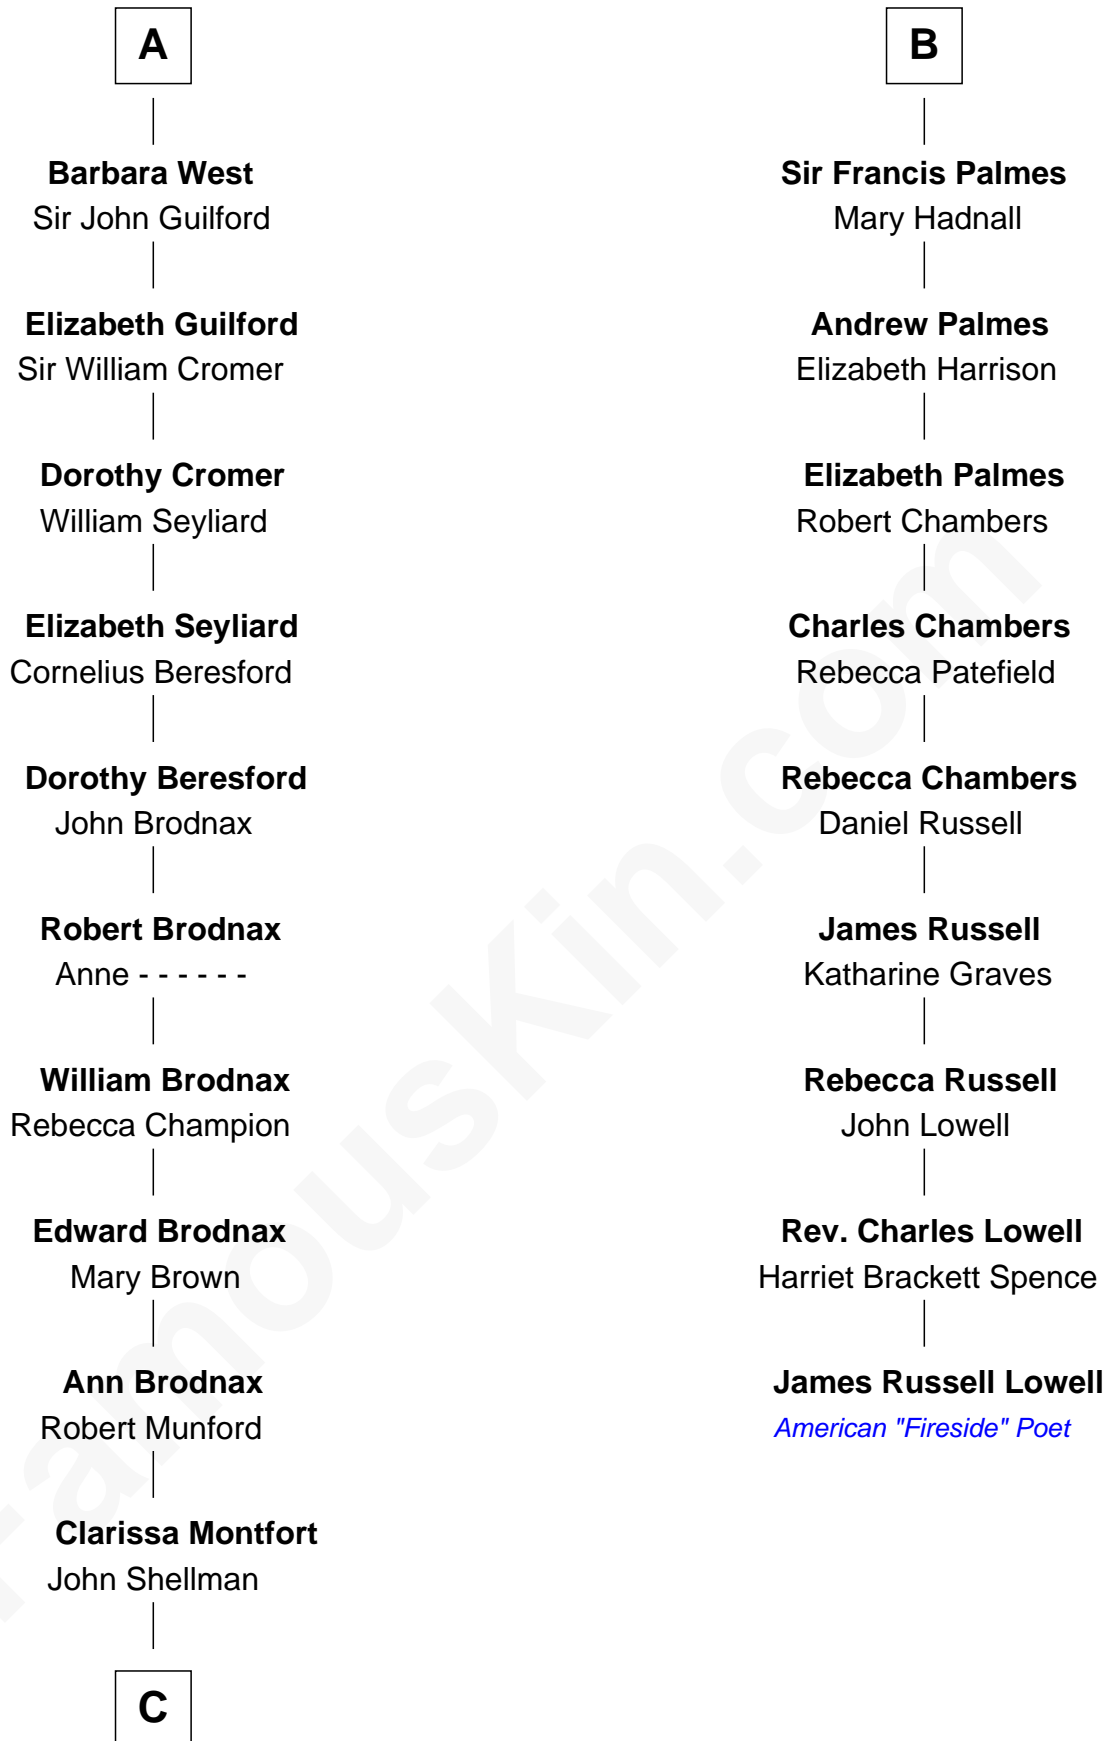

FamousKin.com
Relationship Chart of
George H. W. Bush
41st U.S. President

15th cousin 6 times removed of
James Russell Lowell
American "Fireside" Poet

Sir Thomas de Beauchamp
 Katherine de Mortimer

C

—
Susan Montfort Shellman

Samuel Howard Fay

—
Harriet Eleanor Fay

Rev. James Smith Bush

—
Samuel Prescott Bush

Flora Sheldon

—
Prescott Sheldon Bush

Dorothy Wear Walker

—
George H. W. Bush

41st U.S. President

FamousKin.com