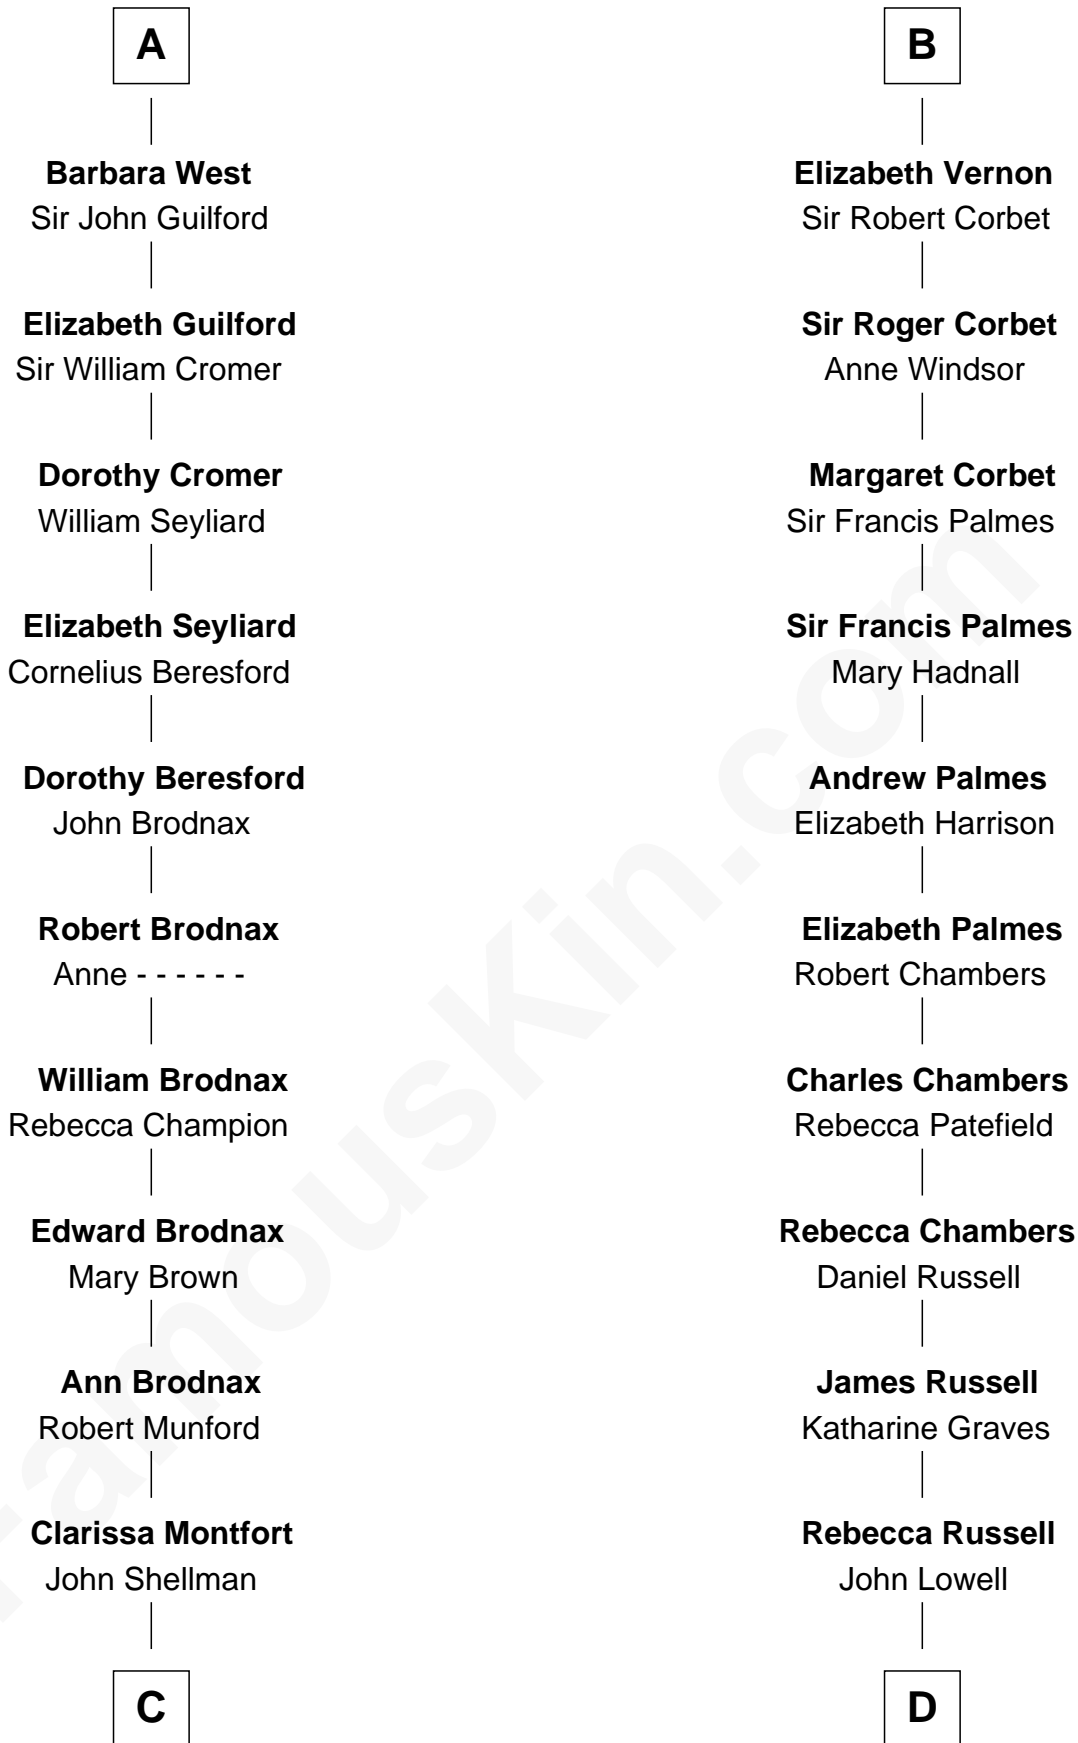

FamousKin.com
Relationship Chart of
George H. W. Bush
41st U.S. President

18th cousin 3 times removed of
James Russell Lowell
American "Fireside" Poet

C

Susan Montfort Shellman

Samuel Howard Fay

Harriet Eleanor Fay

Rev. James Smith Bush

Samuel Prescott Bush

Flora Sheldon

Prescott Sheldon Bush

Dorothy Wear Walker

George H. W. Bush

41st U.S. President

D