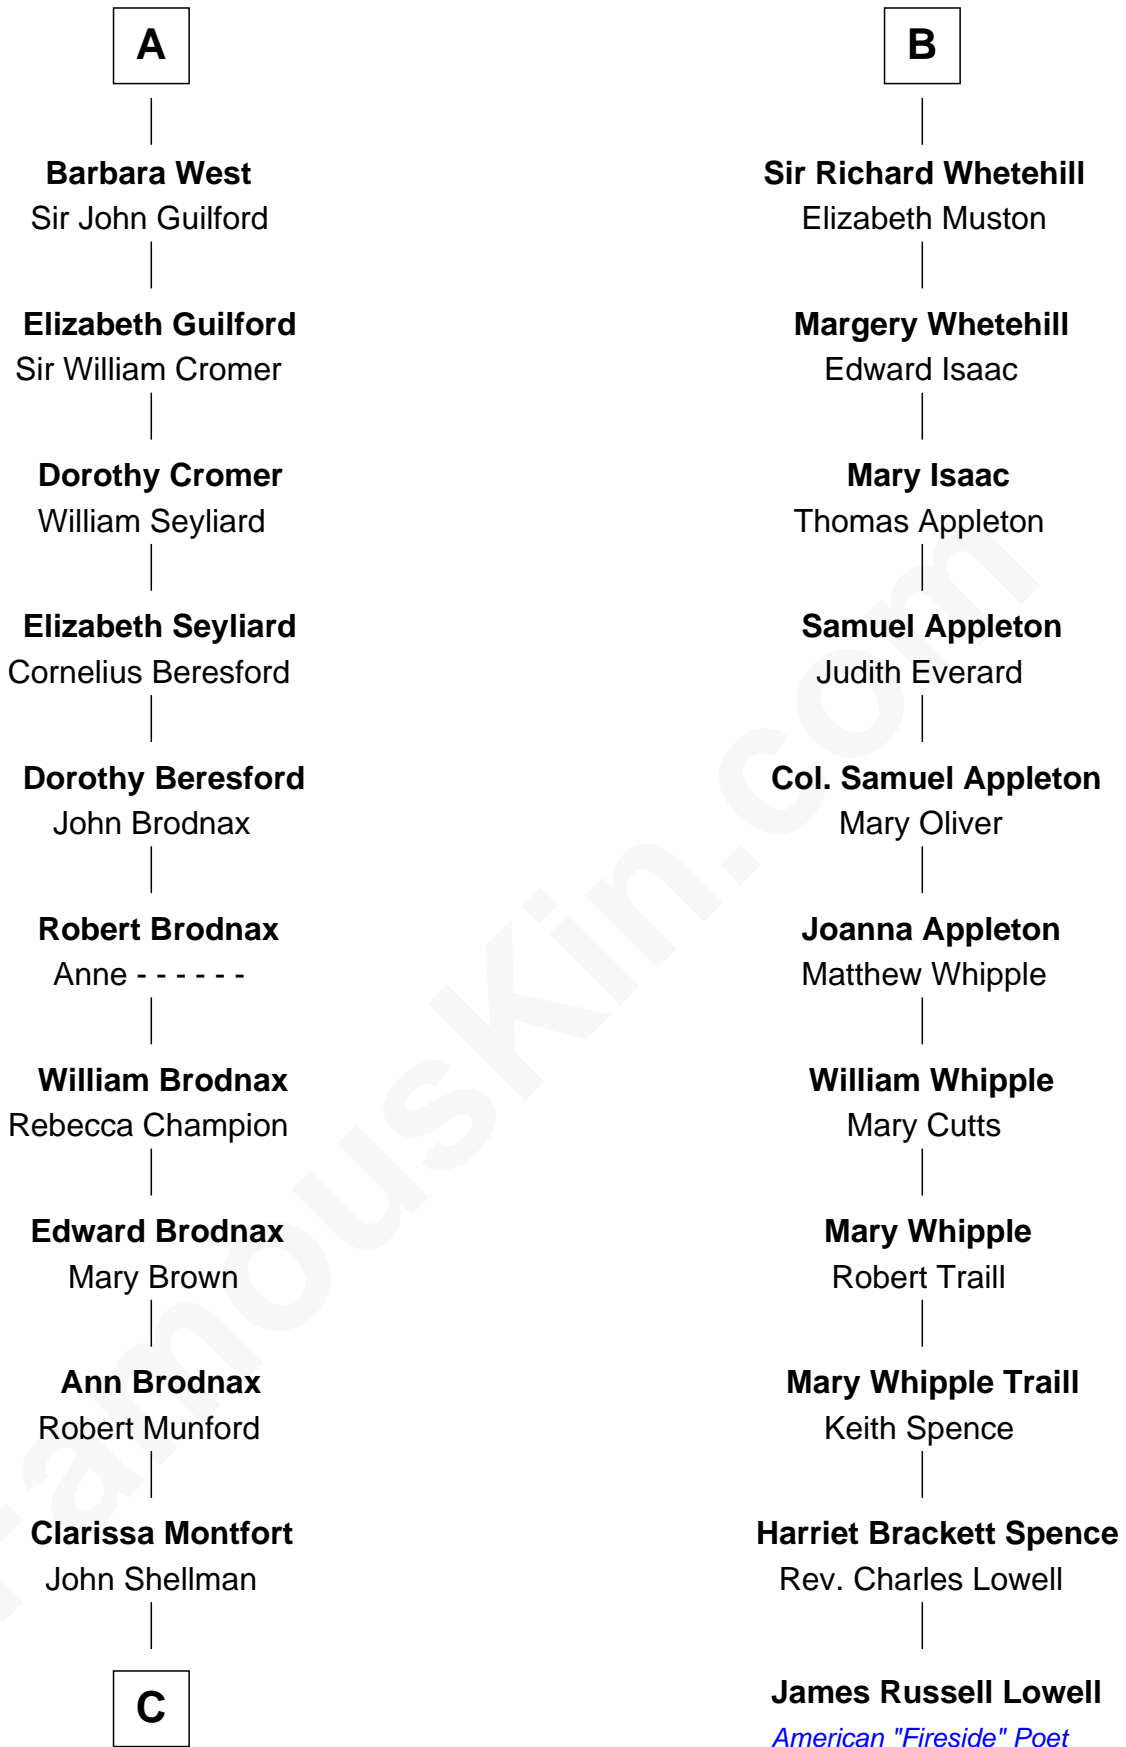

FamousKin.com
Relationship Chart of
George H. W. Bush
41st U.S. President

17th cousin 4 times removed of
James Russell Lowell
American "Fireside" Poet

C

—
Susan Montfort Shellman

Samuel Howard Fay

—
Harriet Eleanor Fay

Rev. James Smith Bush

—
Samuel Prescott Bush

Flora Sheldon

—
Prescott Sheldon Bush

Dorothy Wear Walker

—
George H. W. Bush

41st U.S. President

FamousKin.com