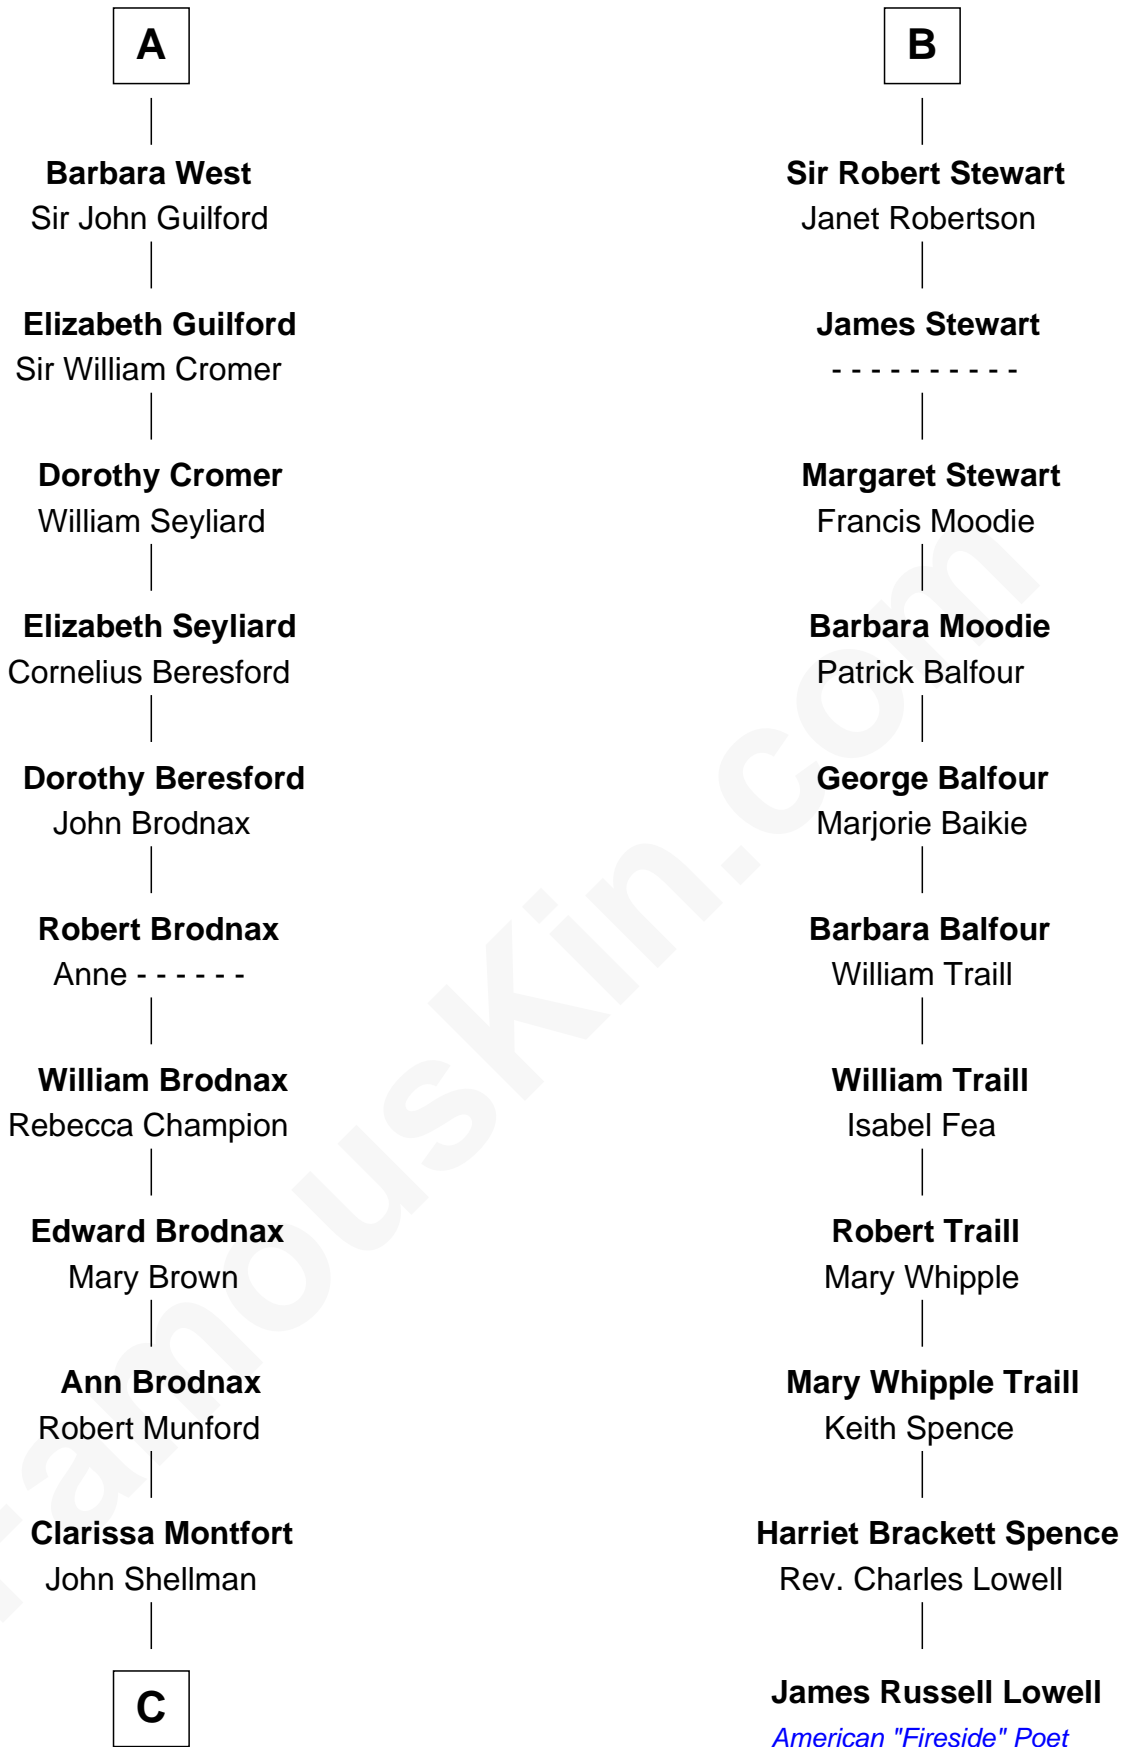

**FamousKin.com**  
**Relationship Chart of**  
**George H. W. Bush**  
*41st U.S. President*

**17th cousin 4 times removed of**  
**James Russell Lowell**  
*American "Fireside" Poet*

**C**

—  
**Susan Montfort Shellman**

Samuel Howard Fay

—  
**Harriet Eleanor Fay**

Rev. James Smith Bush

—  
**Samuel Prescott Bush**

Flora Sheldon

—  
**Prescott Sheldon Bush**

Dorothy Wear Walker

—  
**George H. W. Bush**

*41st U.S. President*

FamousKin.com