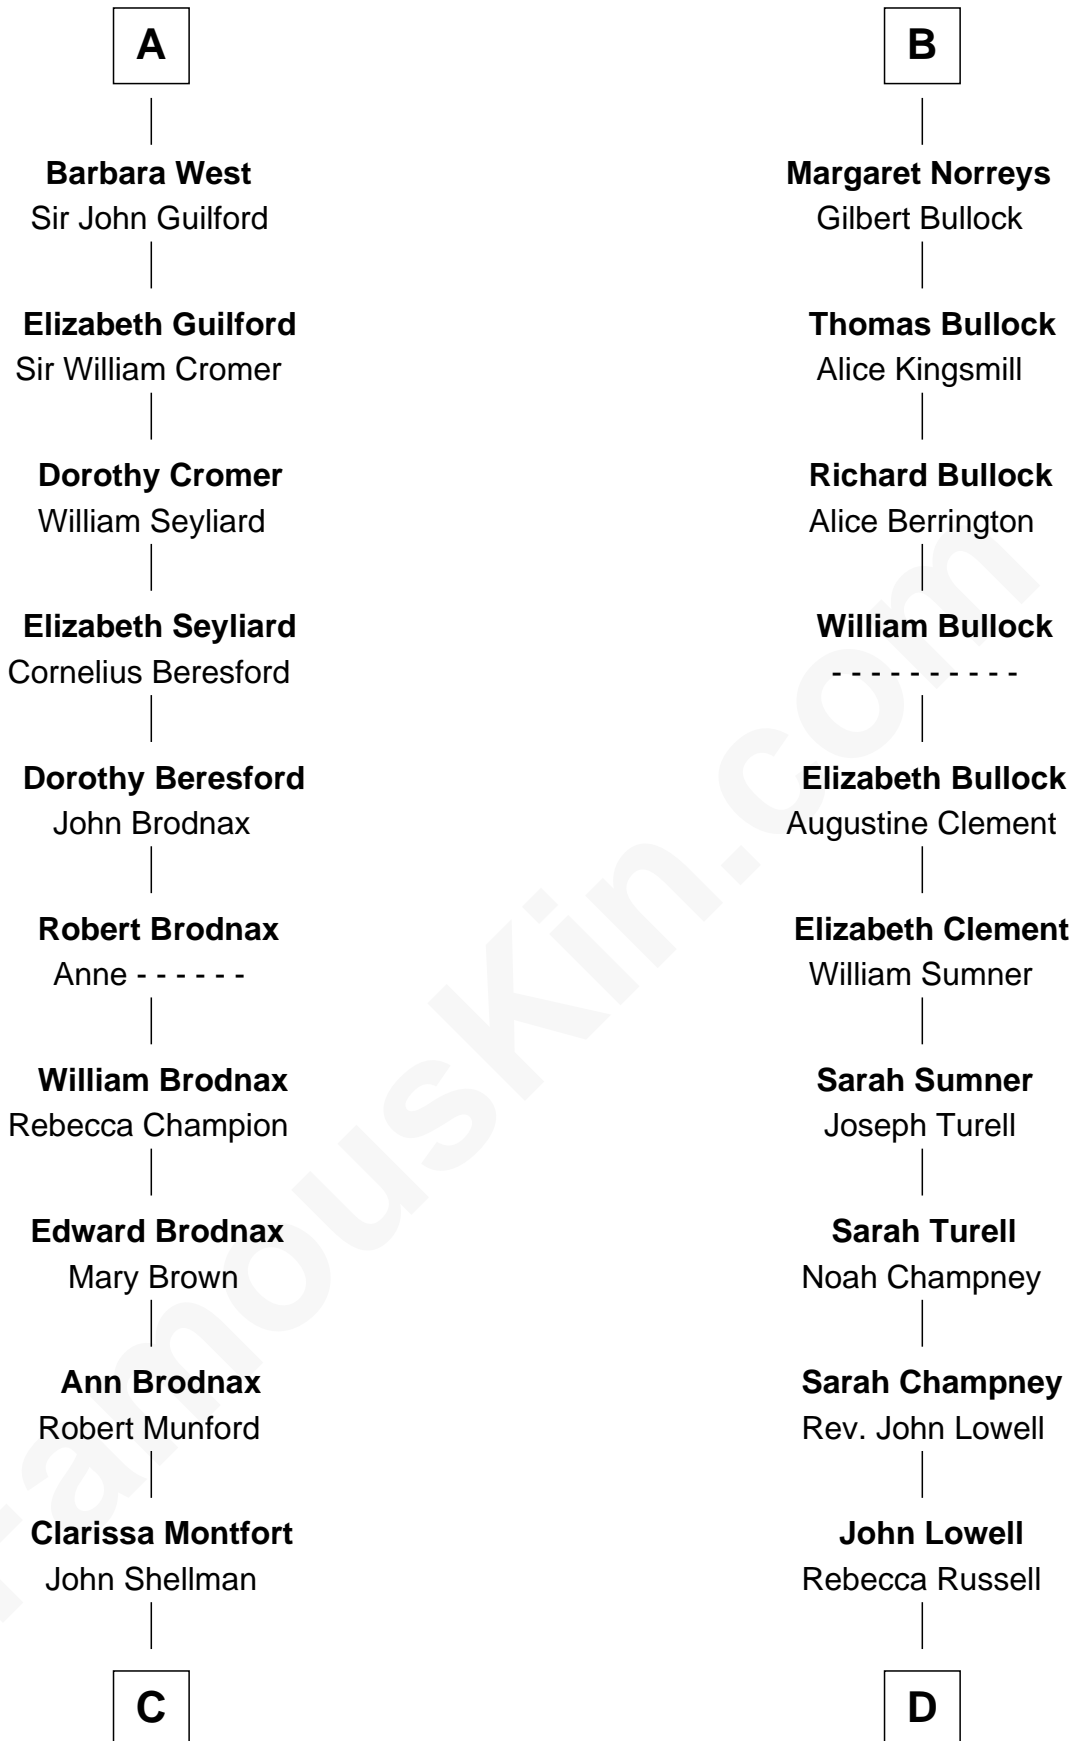

FamousKin.com
Relationship Chart of
George H. W. Bush
41st U.S. President

18th cousin 3 times removed of
James Russell Lowell
American "Fireside" Poet

C

Susan Montfort Shellman

Samuel Howard Fay

Harriet Eleanor Fay

Rev. James Smith Bush

Samuel Prescott Bush

Flora Sheldon

Prescott Sheldon Bush

Dorothy Wear Walker

George H. W. Bush

41st U.S. President

D