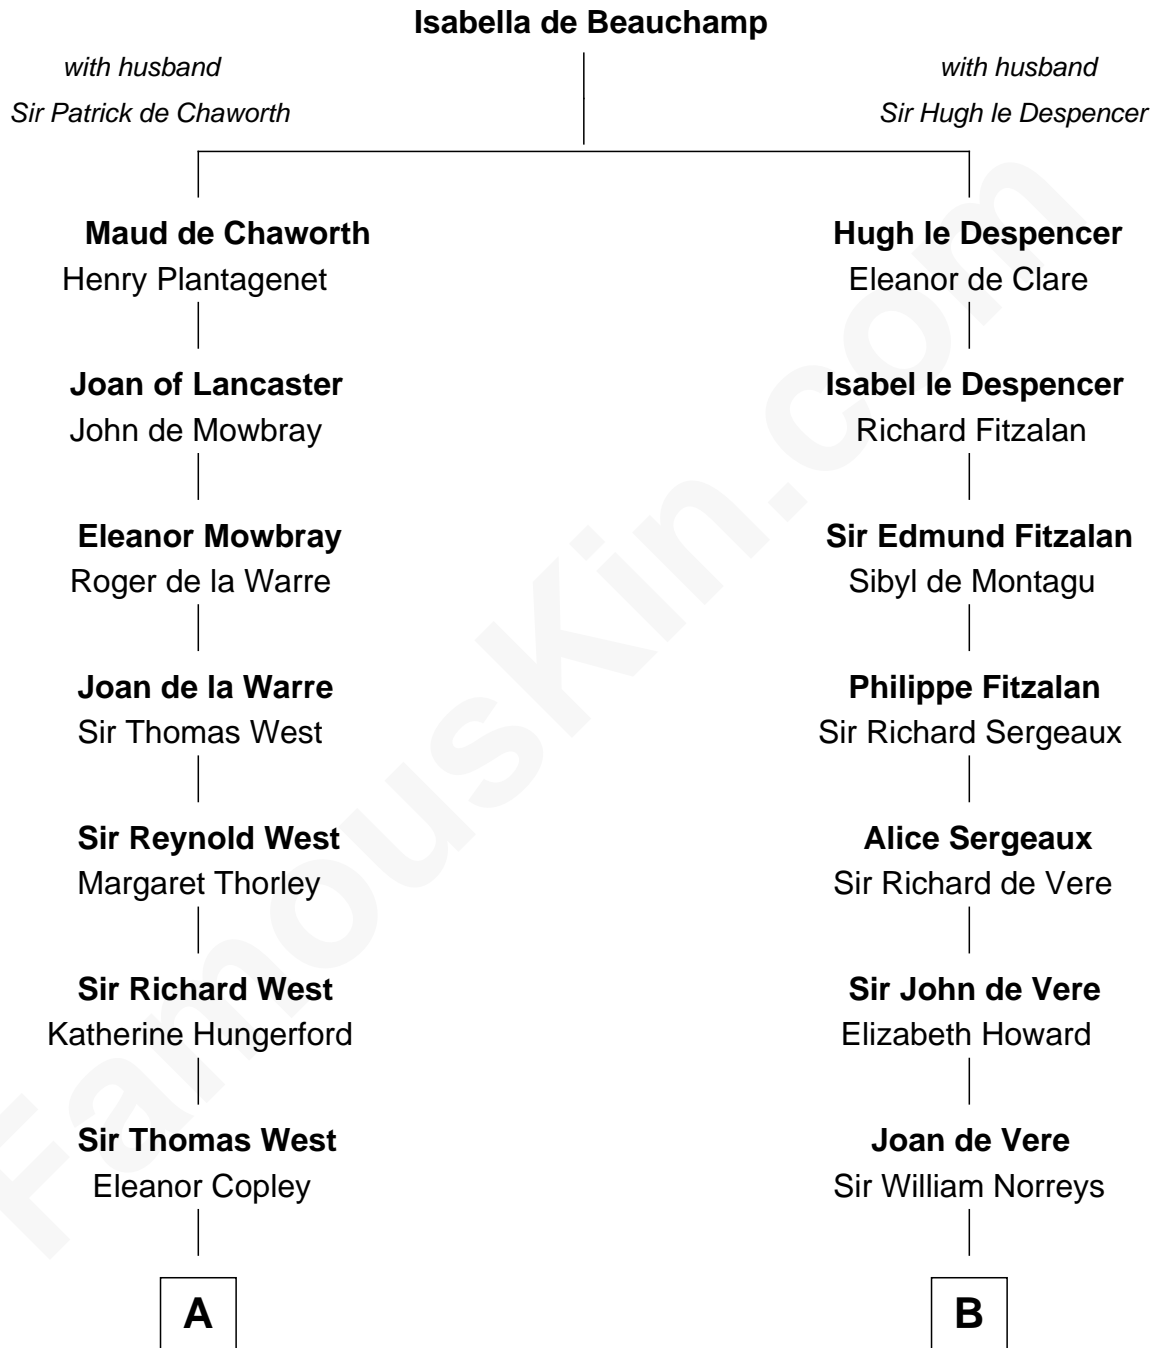

FamousKin.com
Relationship Chart of
George H. W. Bush
41st U.S. President

18th cousin 3 times removed of
James Russell Lowell
American "Fireside" Poet

C

Susan Montfort Shellman

Samuel Howard Fay

Harriet Eleanor Fay

Rev. James Smith Bush

Samuel Prescott Bush

Flora Sheldon

Prescott Sheldon Bush

Dorothy Wear Walker

George H. W. Bush

41st U.S. President

D