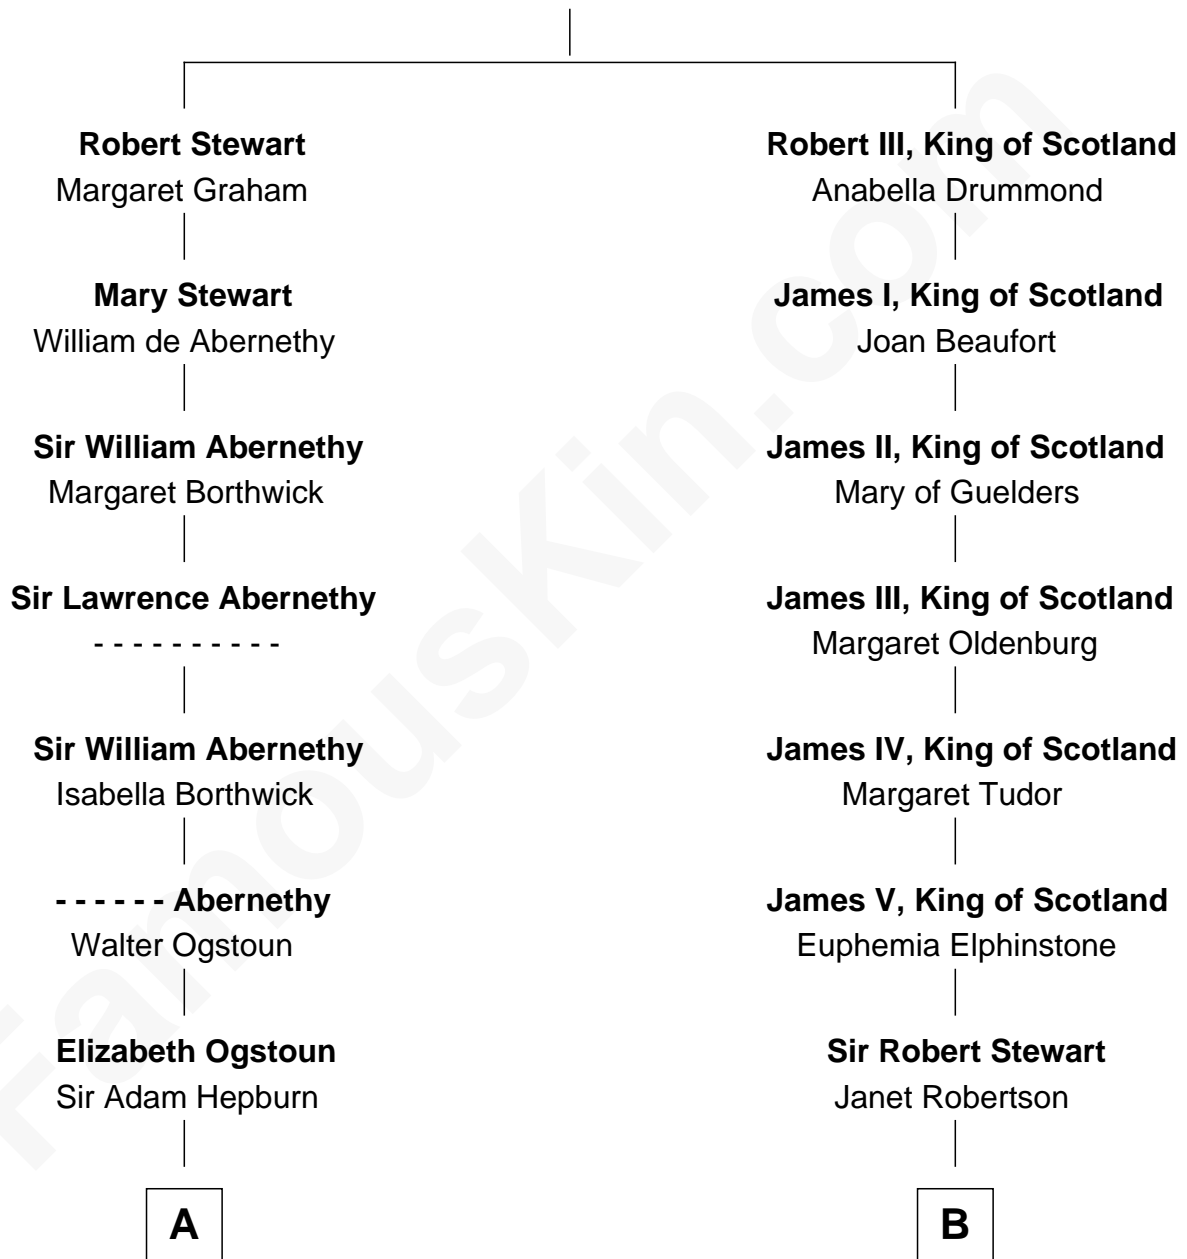

FamousKin.com Relationship Chart of

George H. W. Bush

41st U.S. President

16th cousin 5 times removed of

James Russell Lowell

American "Fireside" Poet

Elizabeth Mure

Robert II, King of Scotland

C

—
Cortland Philip Livingston Butler

Elizabeth Slade Pierce

—
Mary Elizabeth Butler

Robert Emmet Sheldon

—
Flora Sheldon

Samuel Prescott Bush

—
Prescott Sheldon Bush

Dorothy Wear Walker

—
George H. W. Bush

41st U.S. President

FamousKin.com