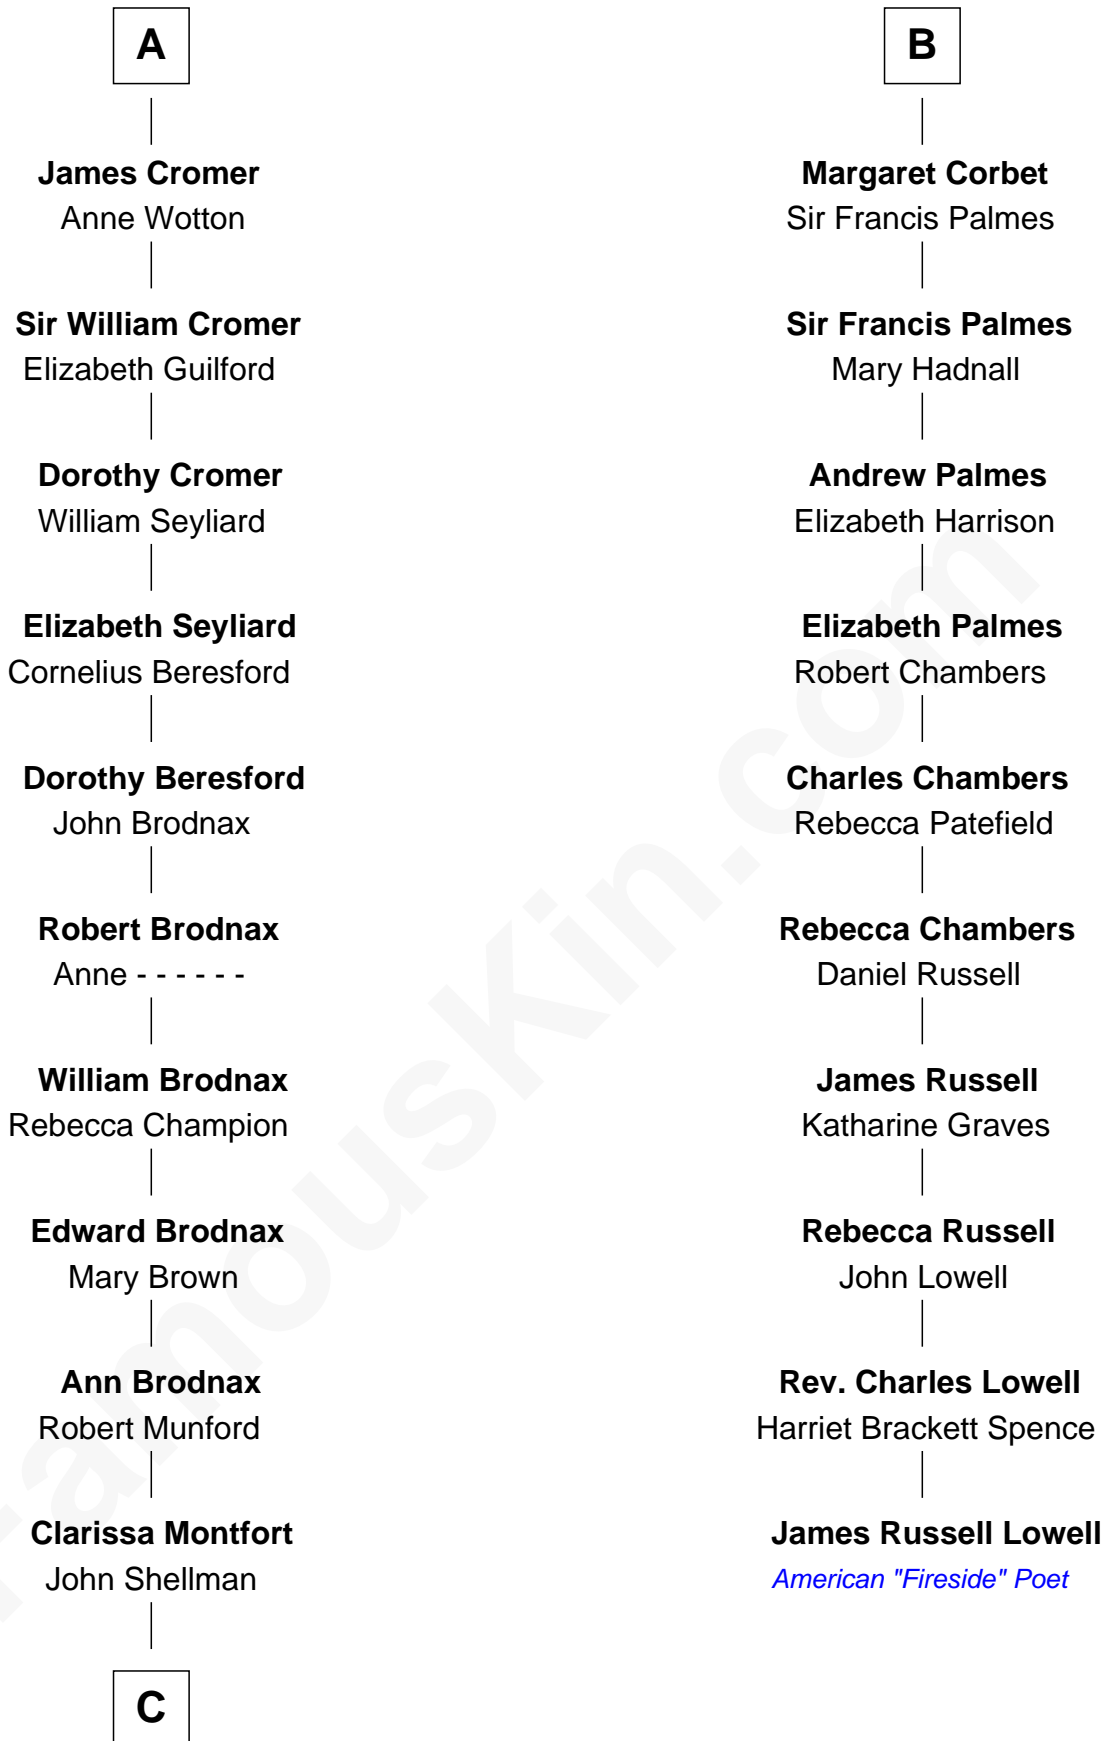

FamousKin.com
Relationship Chart of
George H. W. Bush
41st U.S. President

16th cousin 5 times removed of
James Russell Lowell
American "Fireside" Poet

C

—
Susan Montfort Shellman

Samuel Howard Fay

—
Harriet Eleanor Fay

Rev. James Smith Bush

—
Samuel Prescott Bush

Flora Sheldon

—
Prescott Sheldon Bush

Dorothy Wear Walker

—
George H. W. Bush

41st U.S. President

FamousKin.com