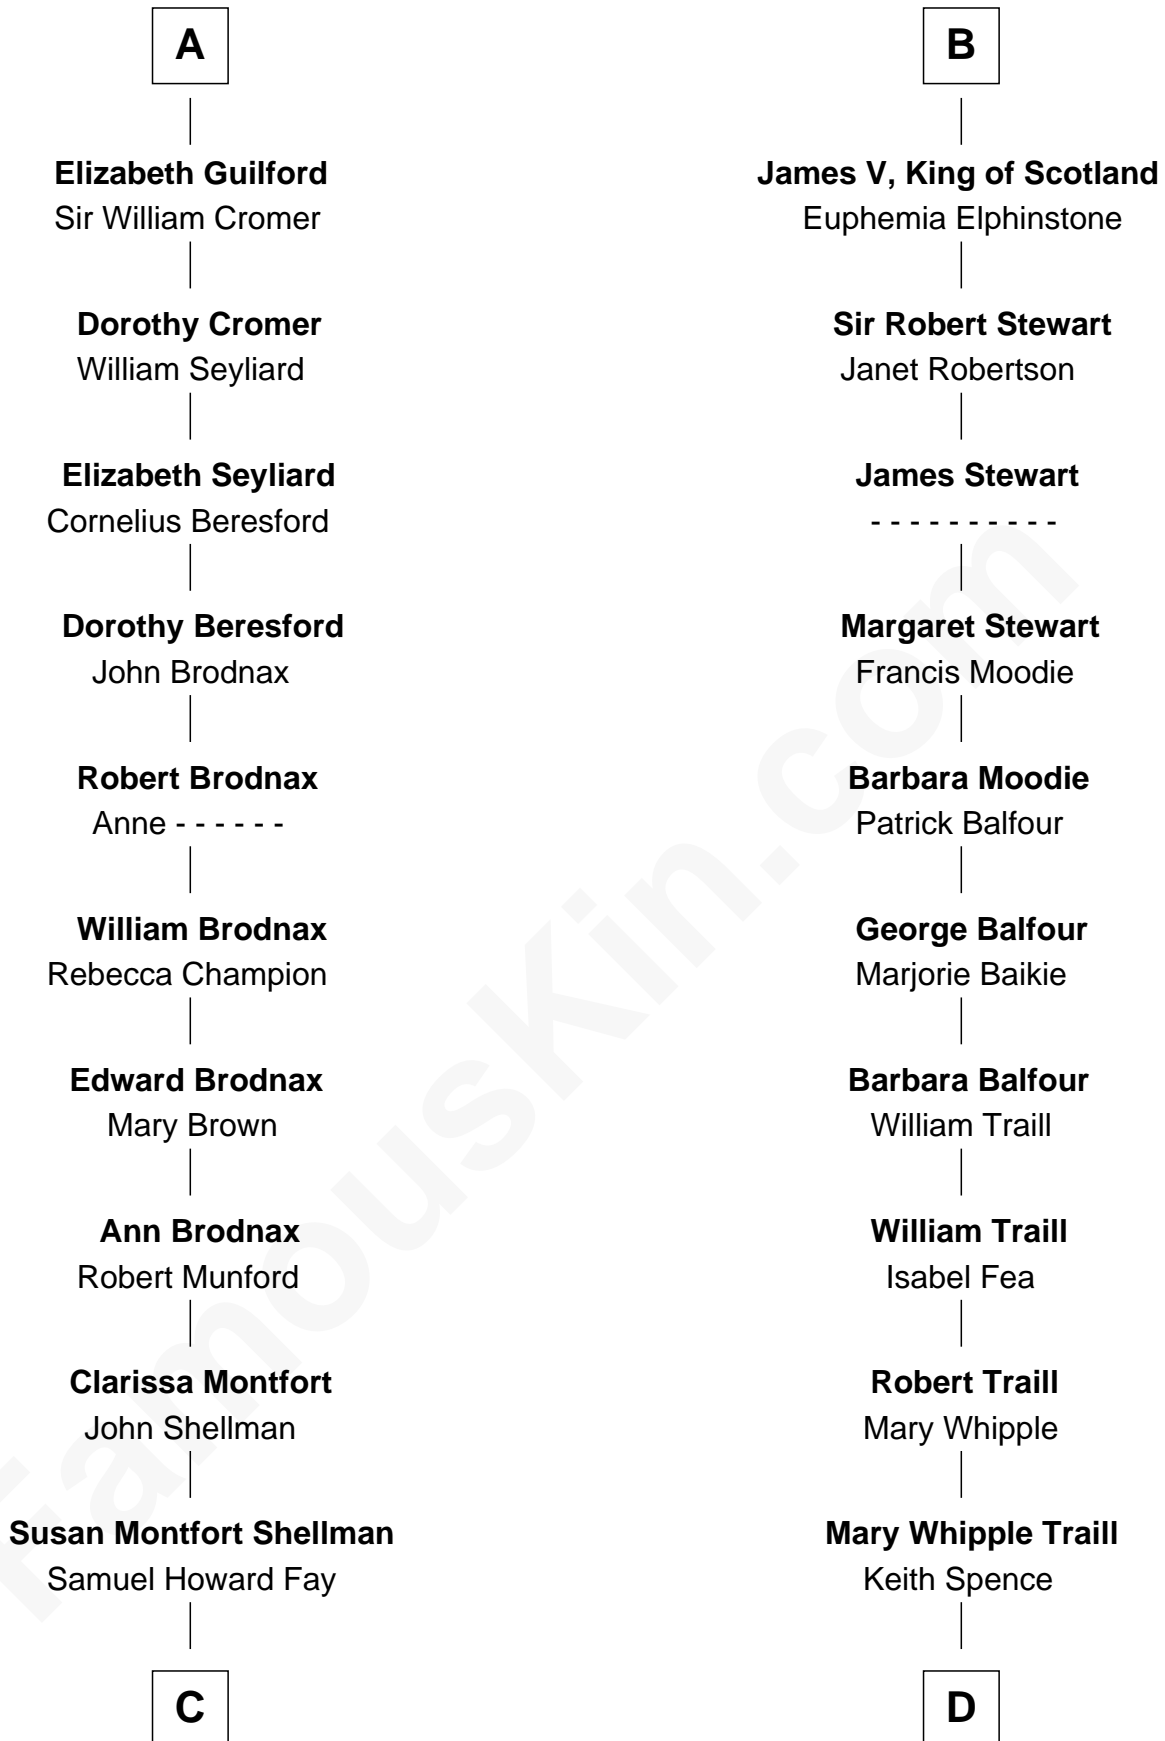

FamousKin.com
Relationship Chart of
George H. W. Bush
41st U.S. President

18th cousin 2 times removed of
James Russell Lowell
American "Fireside" Poet

C

Harriet Eleanor Fay
Rev. James Smith Bush

Samuel Prescott Bush
Flora Sheldon

Prescott Sheldon Bush
Dorothy Wear Walker

George H. W. Bush
41st U.S. President

D

Harriet Brackett Spence
Rev. Charles Lowell

James Russell Lowell
American "Fireside" Poet

FamousKin.com