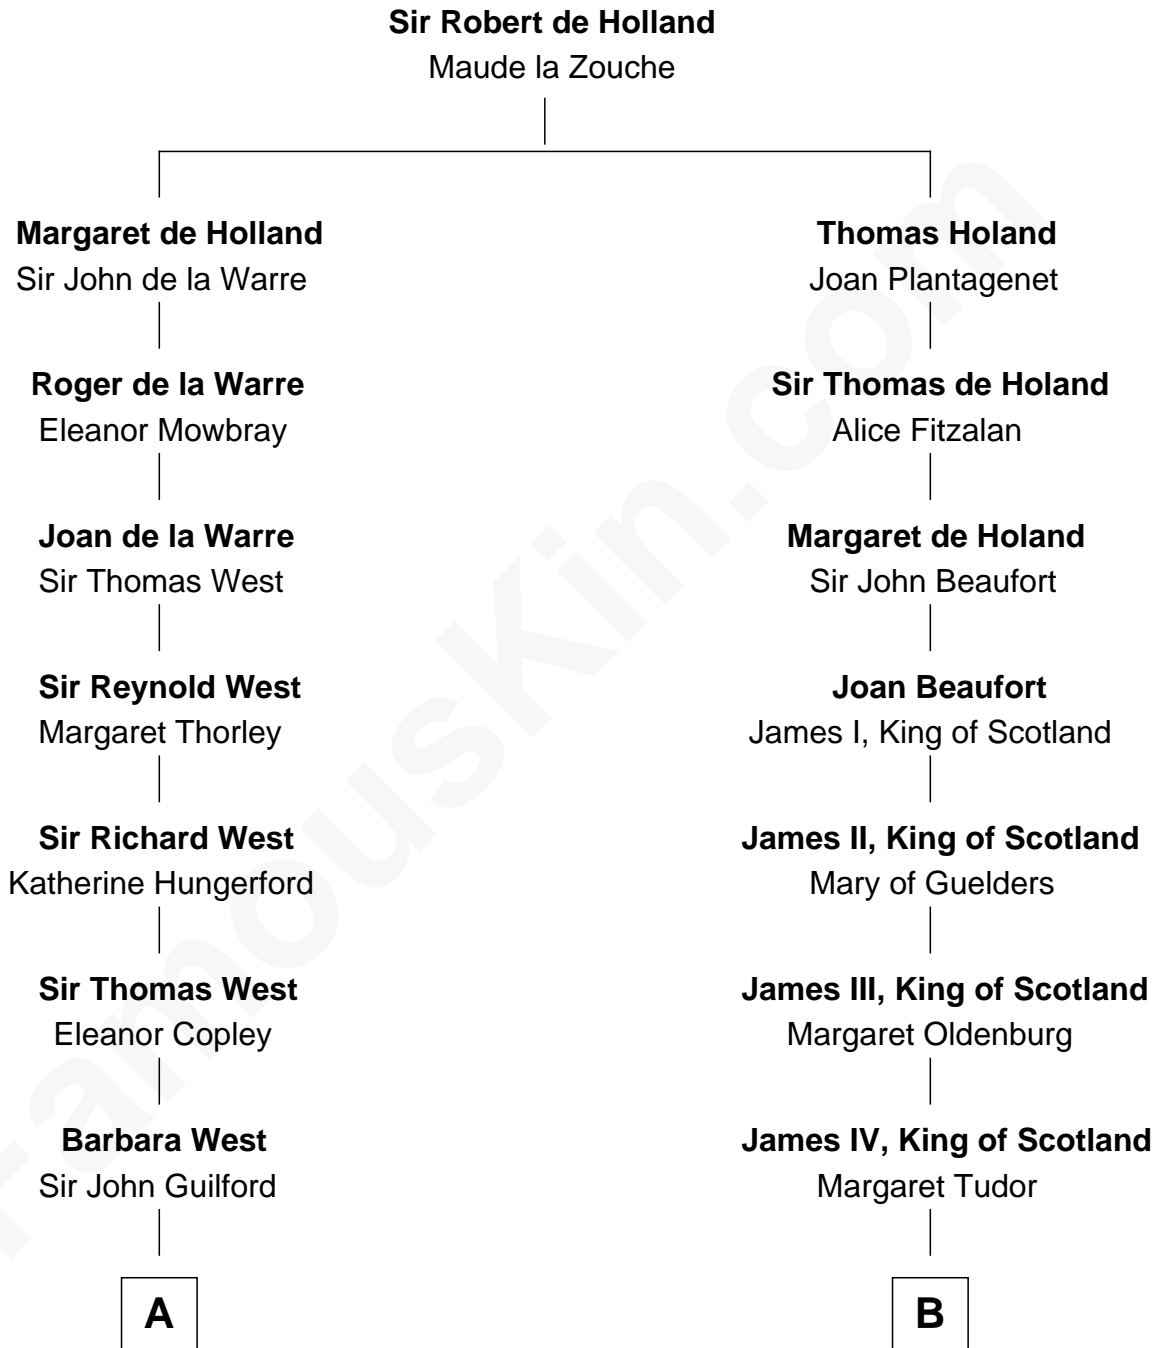

FamousKin.com
Relationship Chart of
George H. W. Bush
41st U.S. President

18th cousin 2 times removed of
James Russell Lowell
American "Fireside" Poet

C

Harriet Eleanor Fay
Rev. James Smith Bush

Samuel Prescott Bush
Flora Sheldon

Prescott Sheldon Bush
Dorothy Wear Walker

George H. W. Bush
41st U.S. President

D

Harriet Brackett Spence
Rev. Charles Lowell

James Russell Lowell
American "Fireside" Poet

FamousKin.com