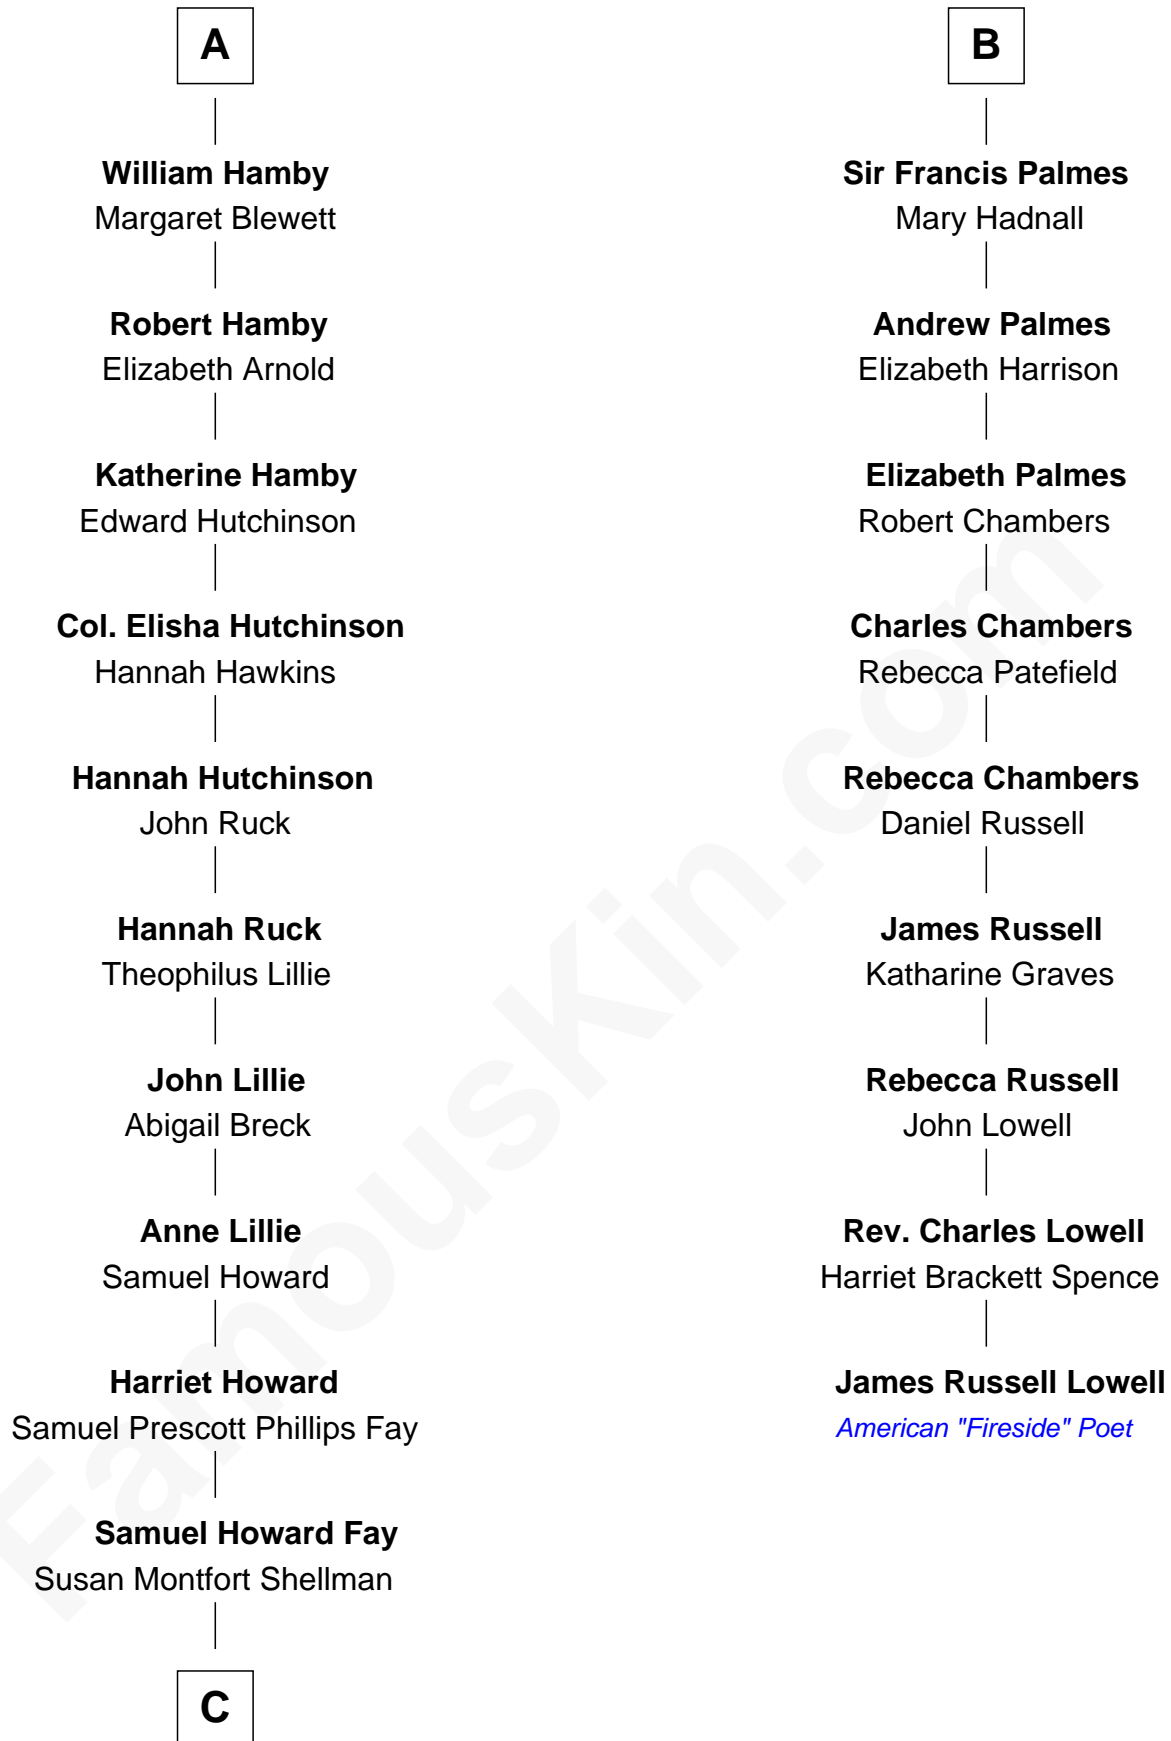

FamousKin.com
Relationship Chart of
George H. W. Bush
41st U.S. President

15th cousin 5 times removed of
James Russell Lowell
American "Fireside" Poet

C

Harriet Eleanor Fay
Rev. James Smith Bush

Samuel Prescott Bush
Flora Sheldon

Prescott Sheldon Bush
Dorothy Wear Walker

George H. W. Bush
41st U.S. President

FamousKin.com