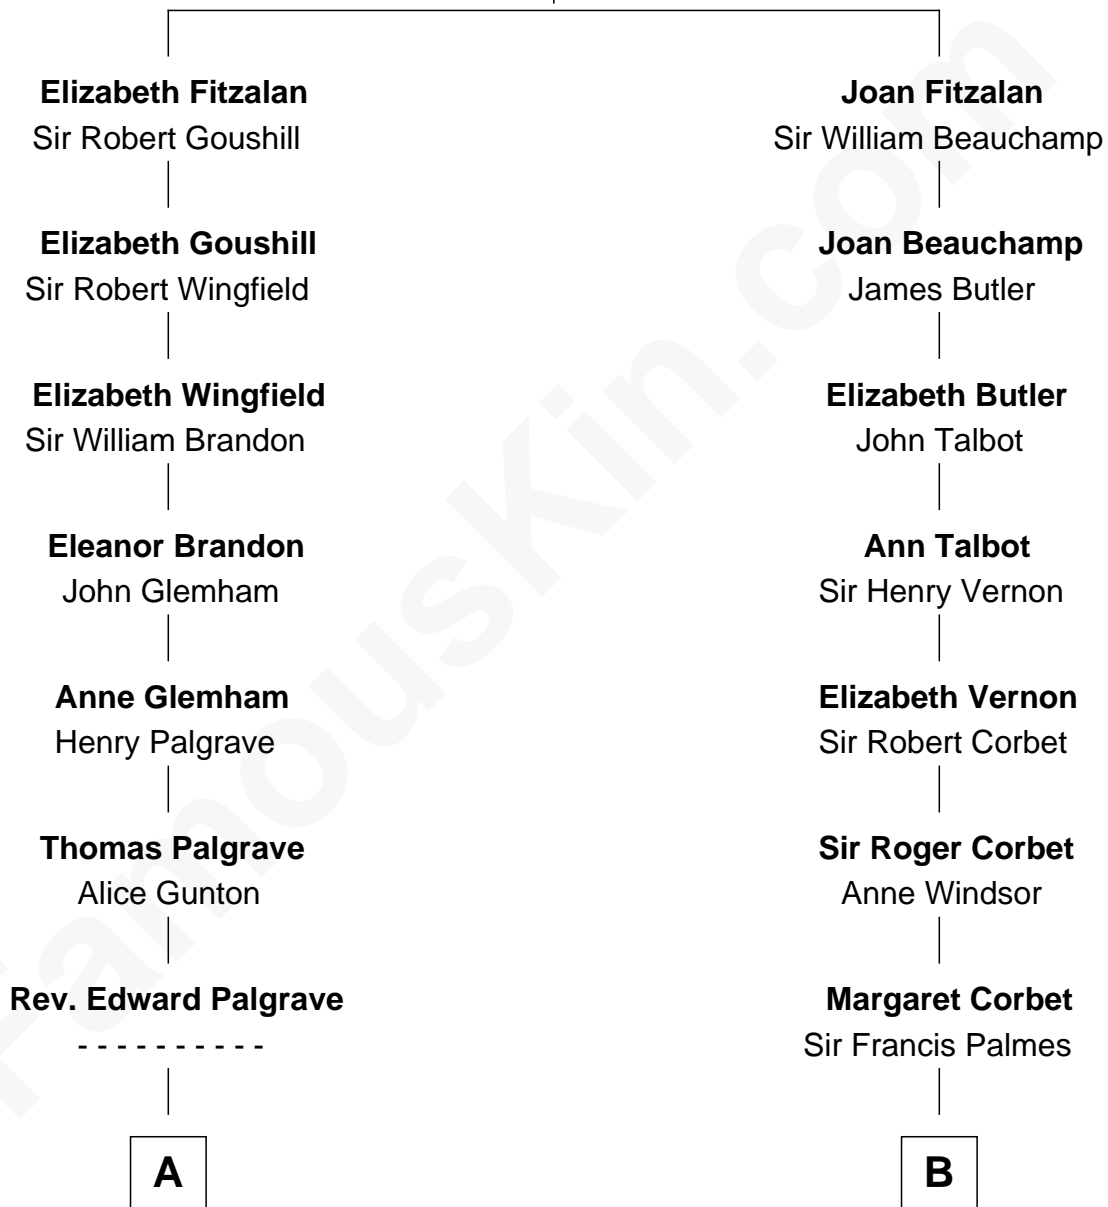

FamousKin.com
Relationship Chart of
George H. W. Bush
41st U.S. President

15th cousin 4 times removed of
James Russell Lowell
American "Fireside" Poet

Sir Richard Fitzalan
 Elizabeth de Bohun

C

—
Samuel Prescott Bush

Flora Sheldon

—
Prescott Sheldon Bush

Dorothy Wear Walker

—
George H. W. Bush

41st U.S. President

FamousKin.com