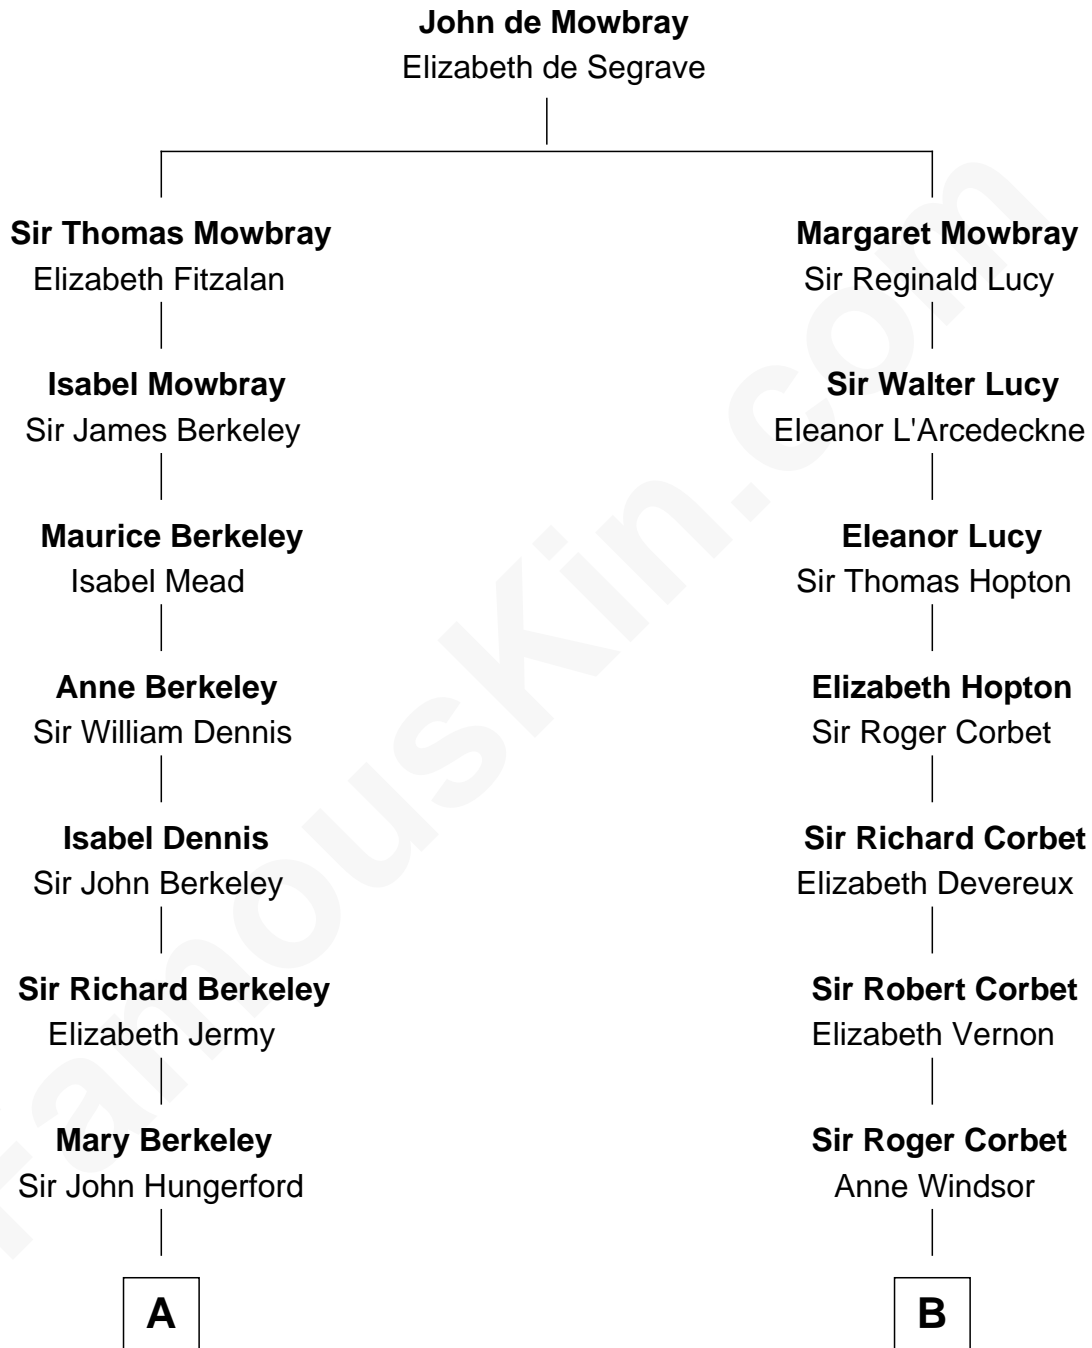

FamousKin.com
Relationship Chart of
George H. W. Bush
41st U.S. President

16th cousin 3 times removed of
James Russell Lowell
American "Fireside" Poet

C

—
Samuel Prescott Bush

Flora Sheldon

—
Prescott Sheldon Bush

Dorothy Wear Walker

—
George H. W. Bush

41st U.S. President

FamousKin.com