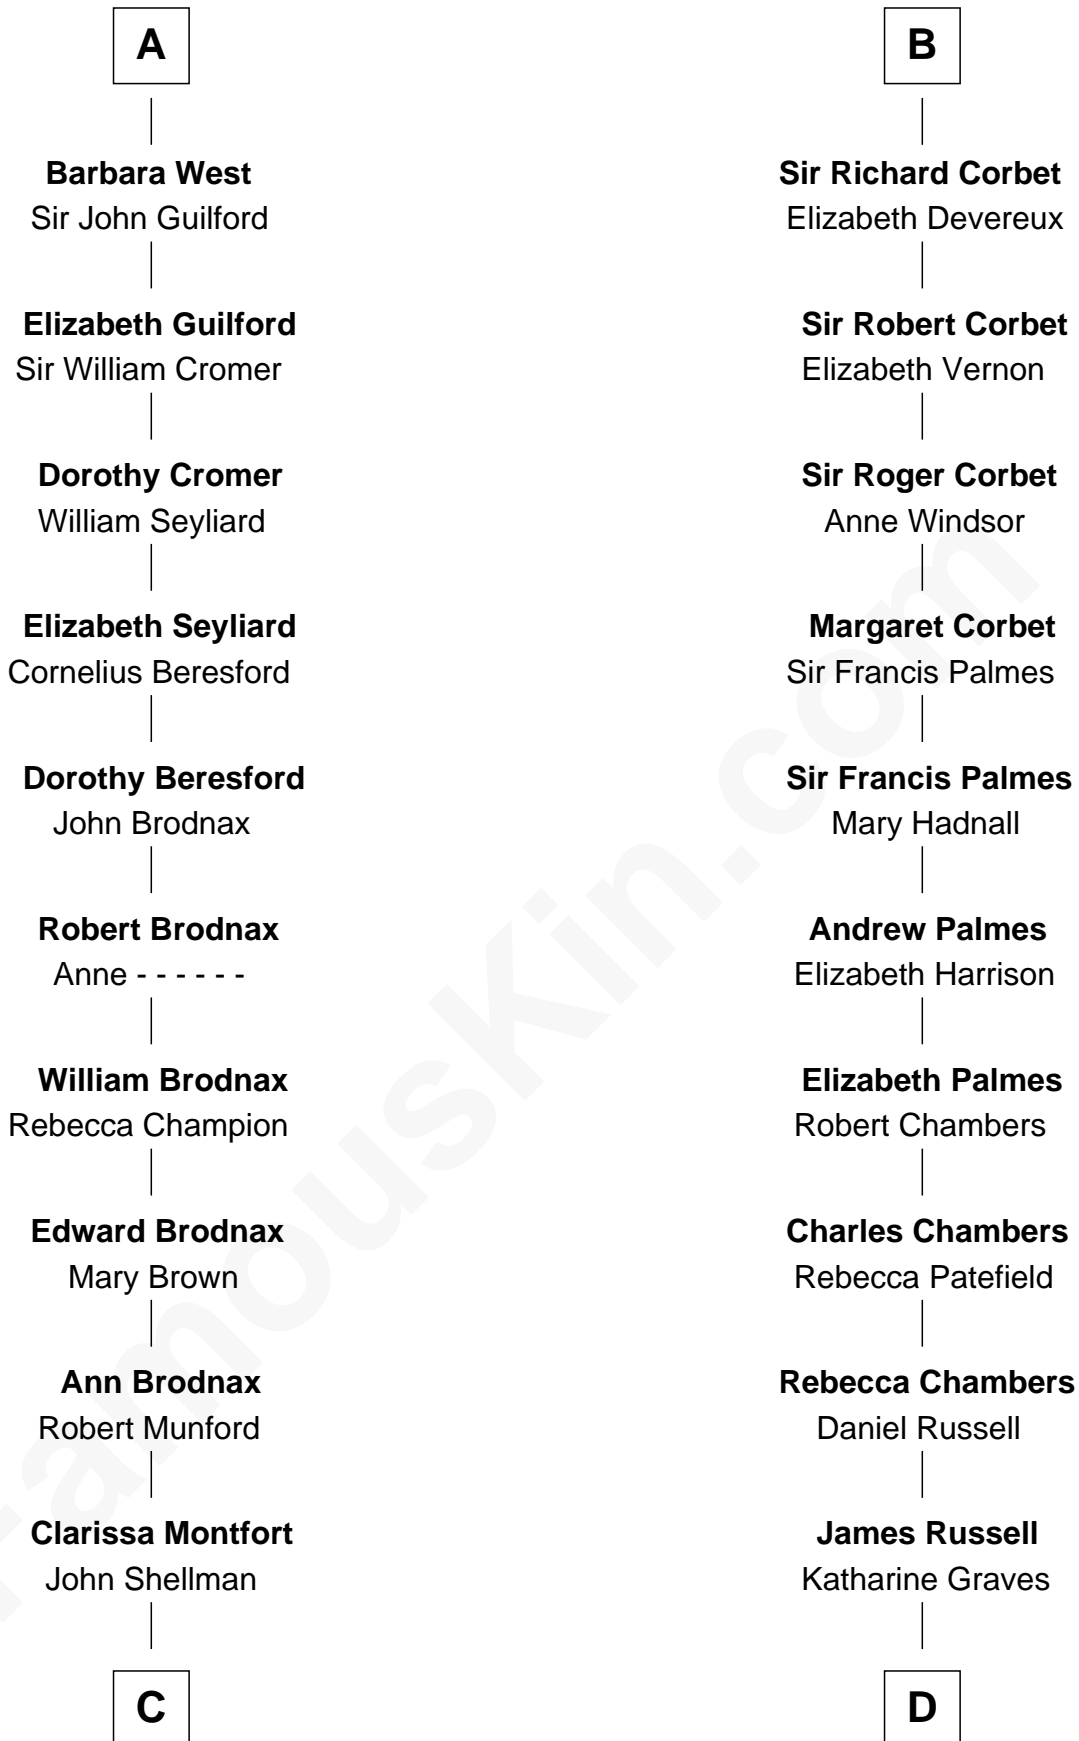

FamousKin.com
Relationship Chart of
George H. W. Bush
41st U.S. President

19th cousin 2 times removed of
James Russell Lowell
American "Fireside" Poet

Sir Roger de Mowbray
 Roese de Clare

C

Susan Montfort Shellman

Samuel Howard Fay

Harriet Eleanor Fay

Rev. James Smith Bush

Samuel Prescott Bush

Flora Sheldon

Prescott Sheldon Bush

Dorothy Wear Walker

George H. W. Bush