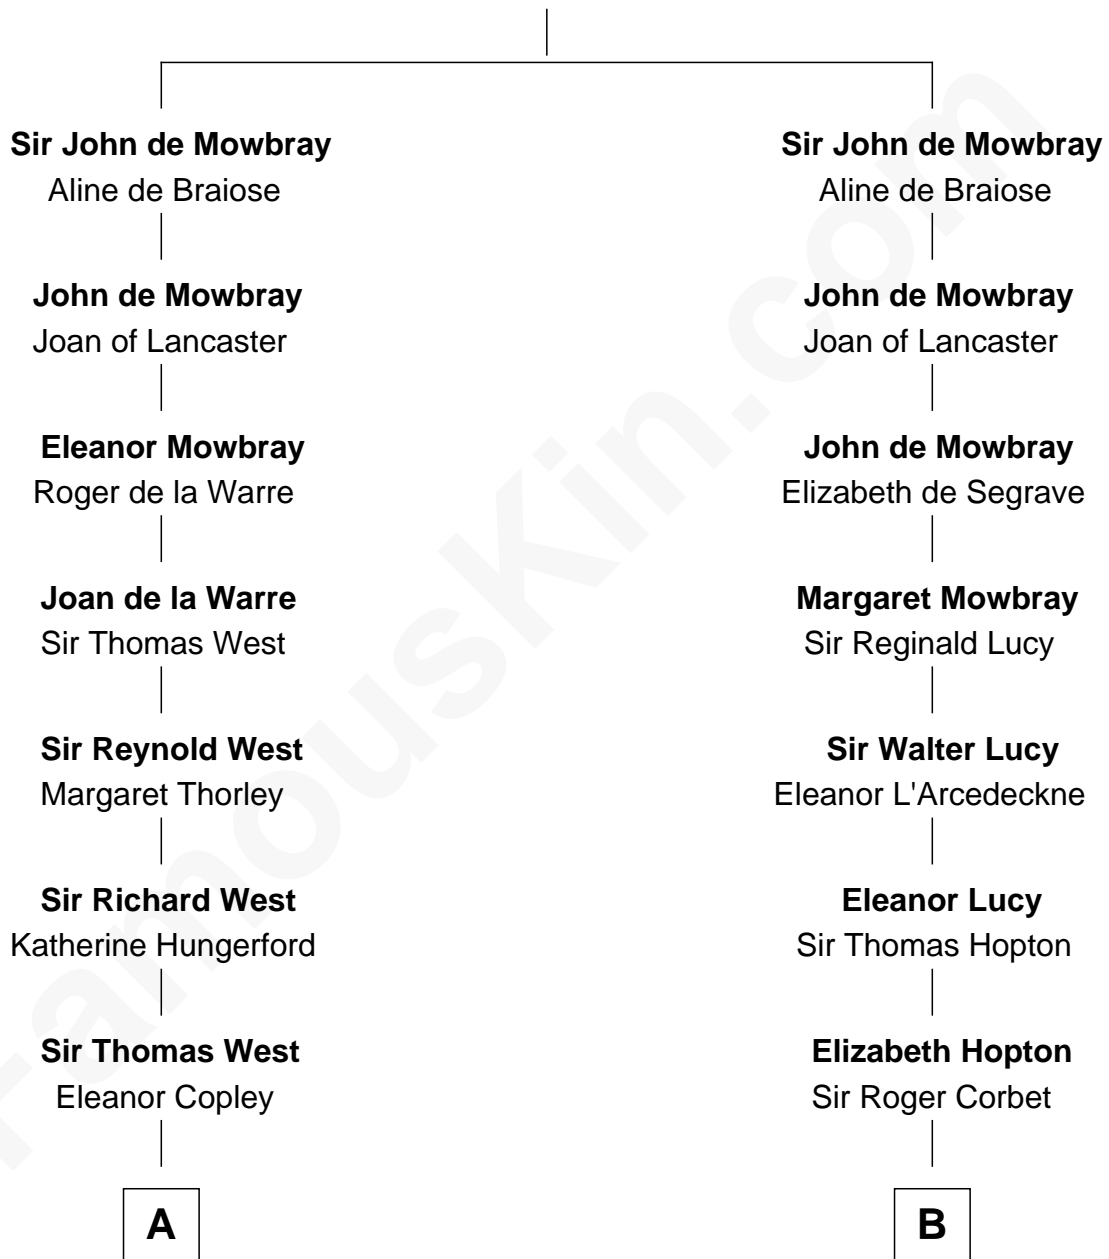

FamousKin.com
Relationship Chart of
George H. W. Bush
41st U.S. President

19th cousin 2 times removed of
James Russell Lowell
American "Fireside" Poet

Sir Roger de Mowbray
 Roese de Clare

C

Susan Montfort Shellman

Samuel Howard Fay

Harriet Eleanor Fay

Rev. James Smith Bush

Samuel Prescott Bush

Flora Sheldon

Prescott Sheldon Bush

Dorothy Wear Walker

George H. W. Bush