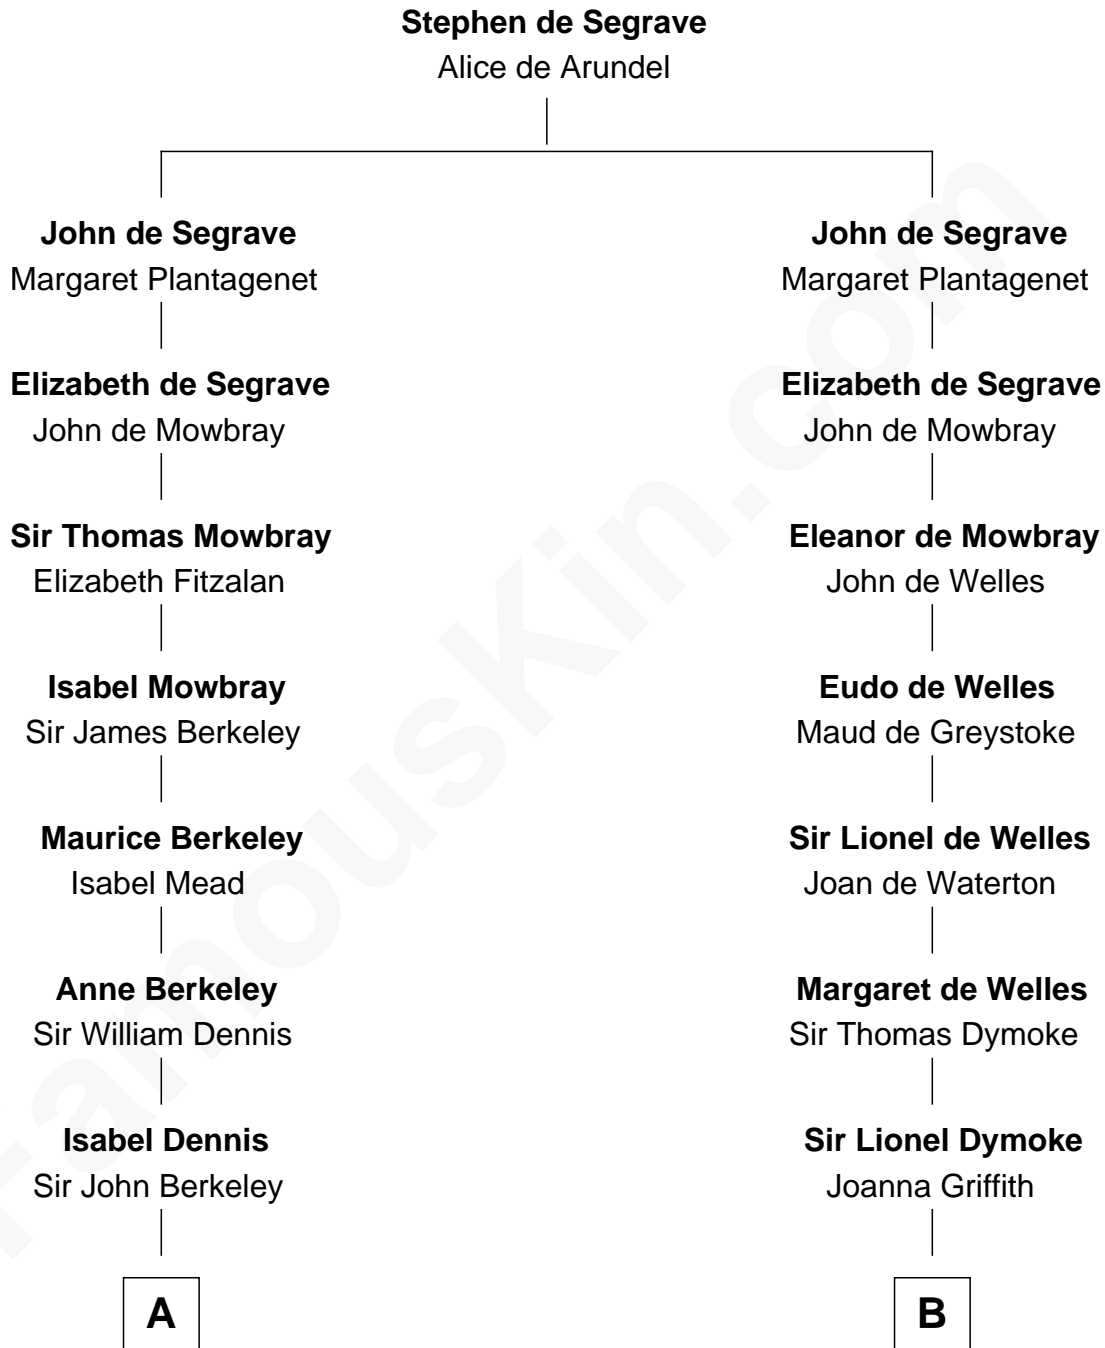

FamousKin.com
Relationship Chart of
George H. W. Bush
41st U.S. President

17th cousin 4 times removed of
Ichabod Goodwin
27th Governor of New Hampshire

C

—
Samuel Howard Fay
Susan Montfort Shellman

—
Harriet Eleanor Fay
Rev. James Smith Bush

—
Samuel Prescott Bush
Flora Sheldon

—
Prescott Sheldon Bush
Dorothy Wear Walker

—
George H. W. Bush
41st U.S. President

FamousKin.com