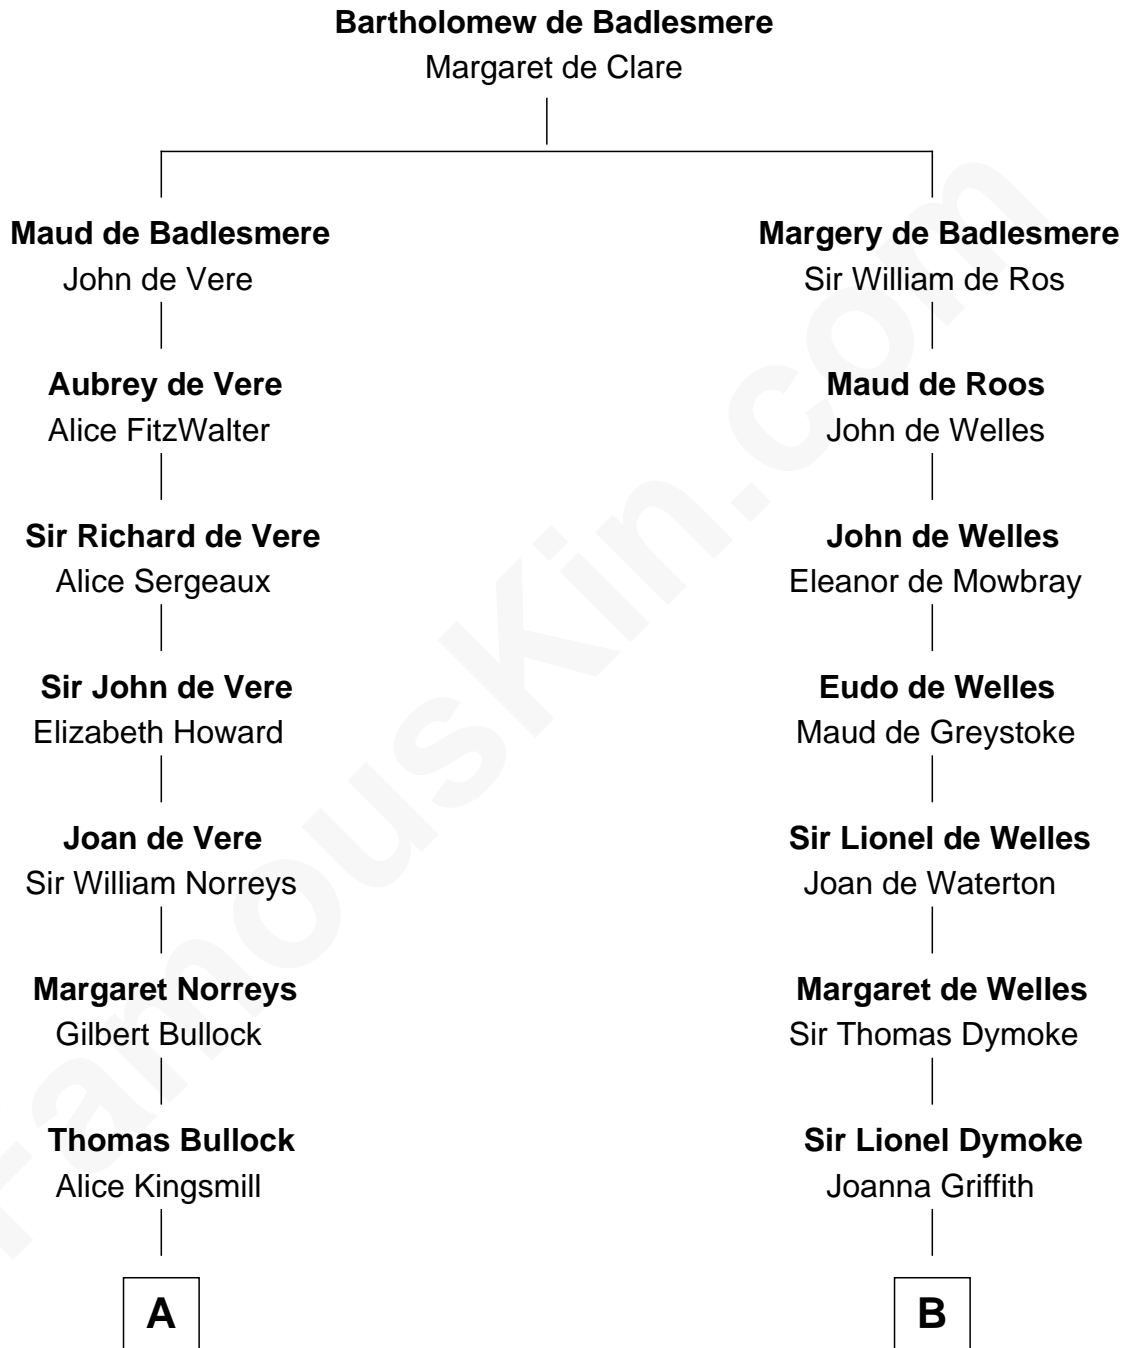

FamousKin.com
Relationship Chart of
George H. W. Bush
41st U.S. President

17th cousin 3 times removed of
Ichabod Goodwin
27th Governor of New Hampshire

C

—
Harriet Eleanor Fay
Rev. James Smith Bush

—
Samuel Prescott Bush
Flora Sheldon

—
Prescott Sheldon Bush
Dorothy Wear Walker

—
George H. W. Bush
41st U.S. President

FamousKin.com