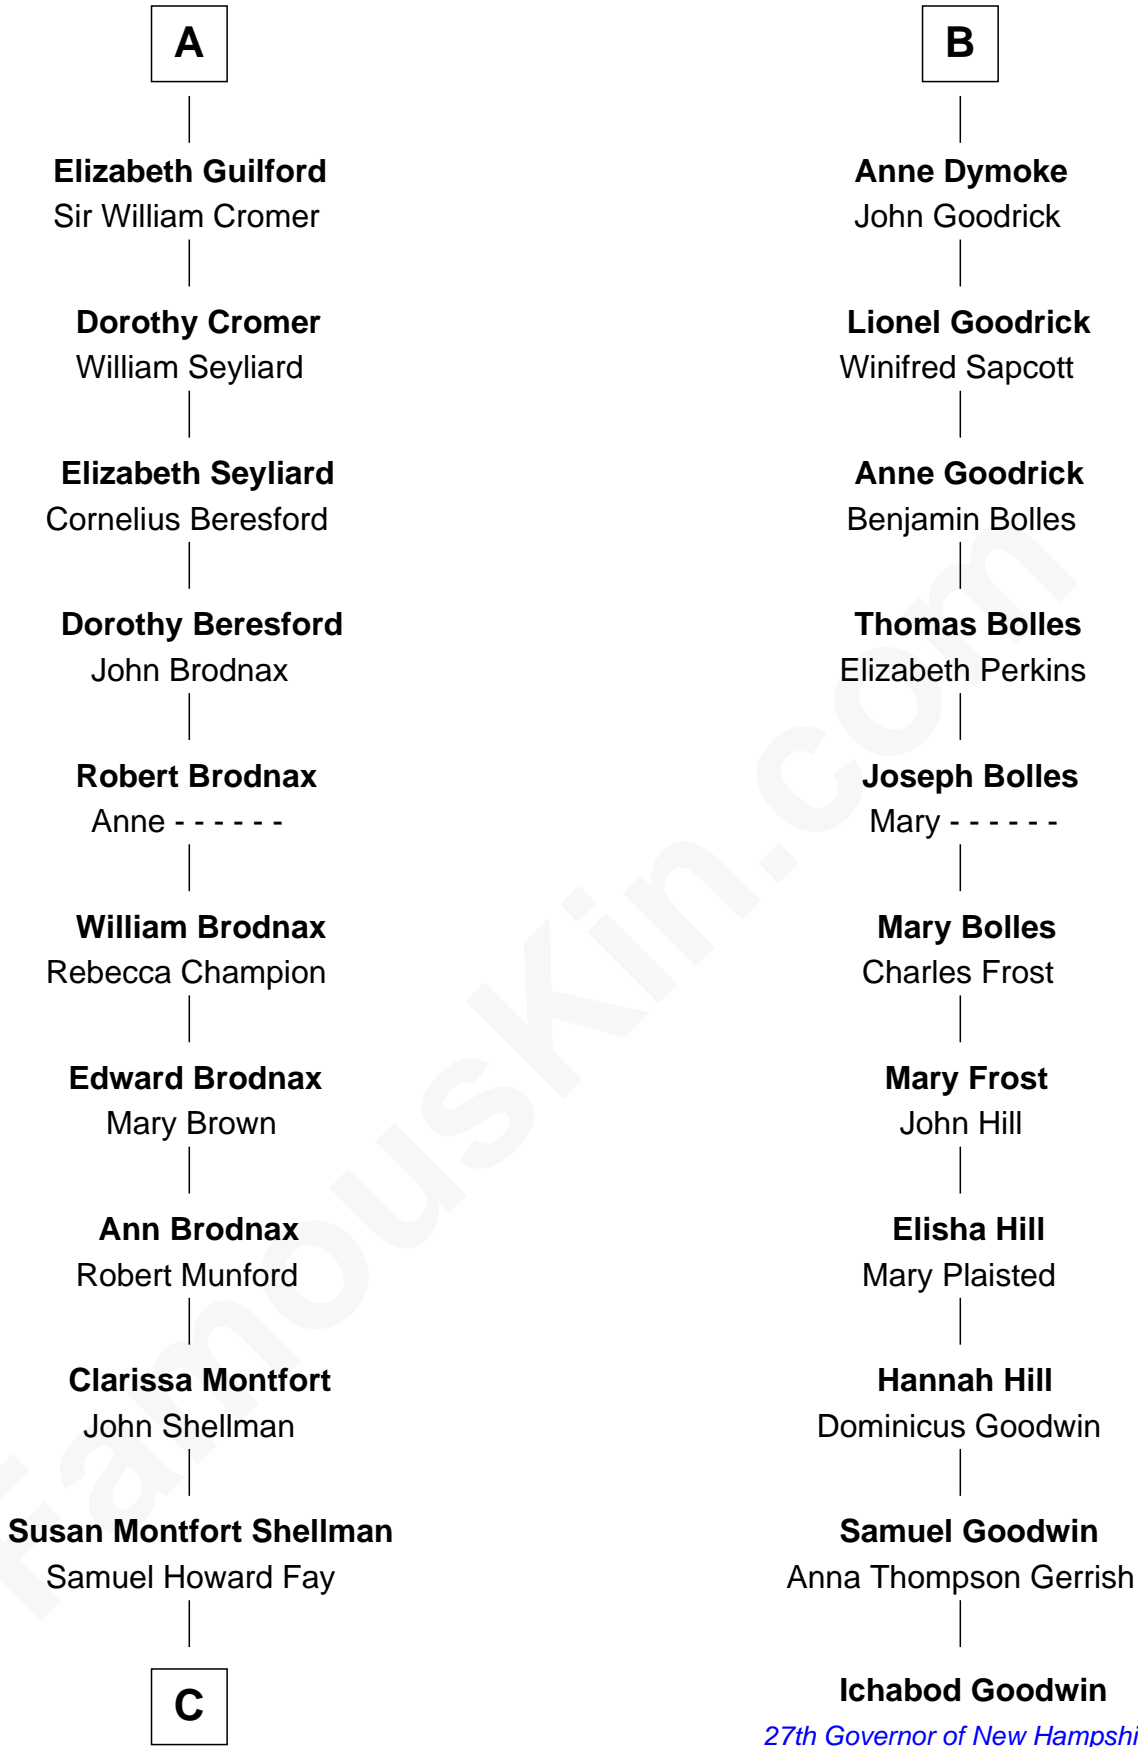

FamousKin.com
Relationship Chart of
George H. W. Bush
41st U.S. President

17th cousin 3 times removed of
Ichabod Goodwin
27th Governor of New Hampshire

Sir John de Mowbray
 Aline de Braiose

C

Harriet Eleanor Fay
Rev. James Smith Bush

Samuel Prescott Bush
Flora Sheldon

Prescott Sheldon Bush
Dorothy Wear Walker

George H. W. Bush
41st U.S. President

FamousKin.com