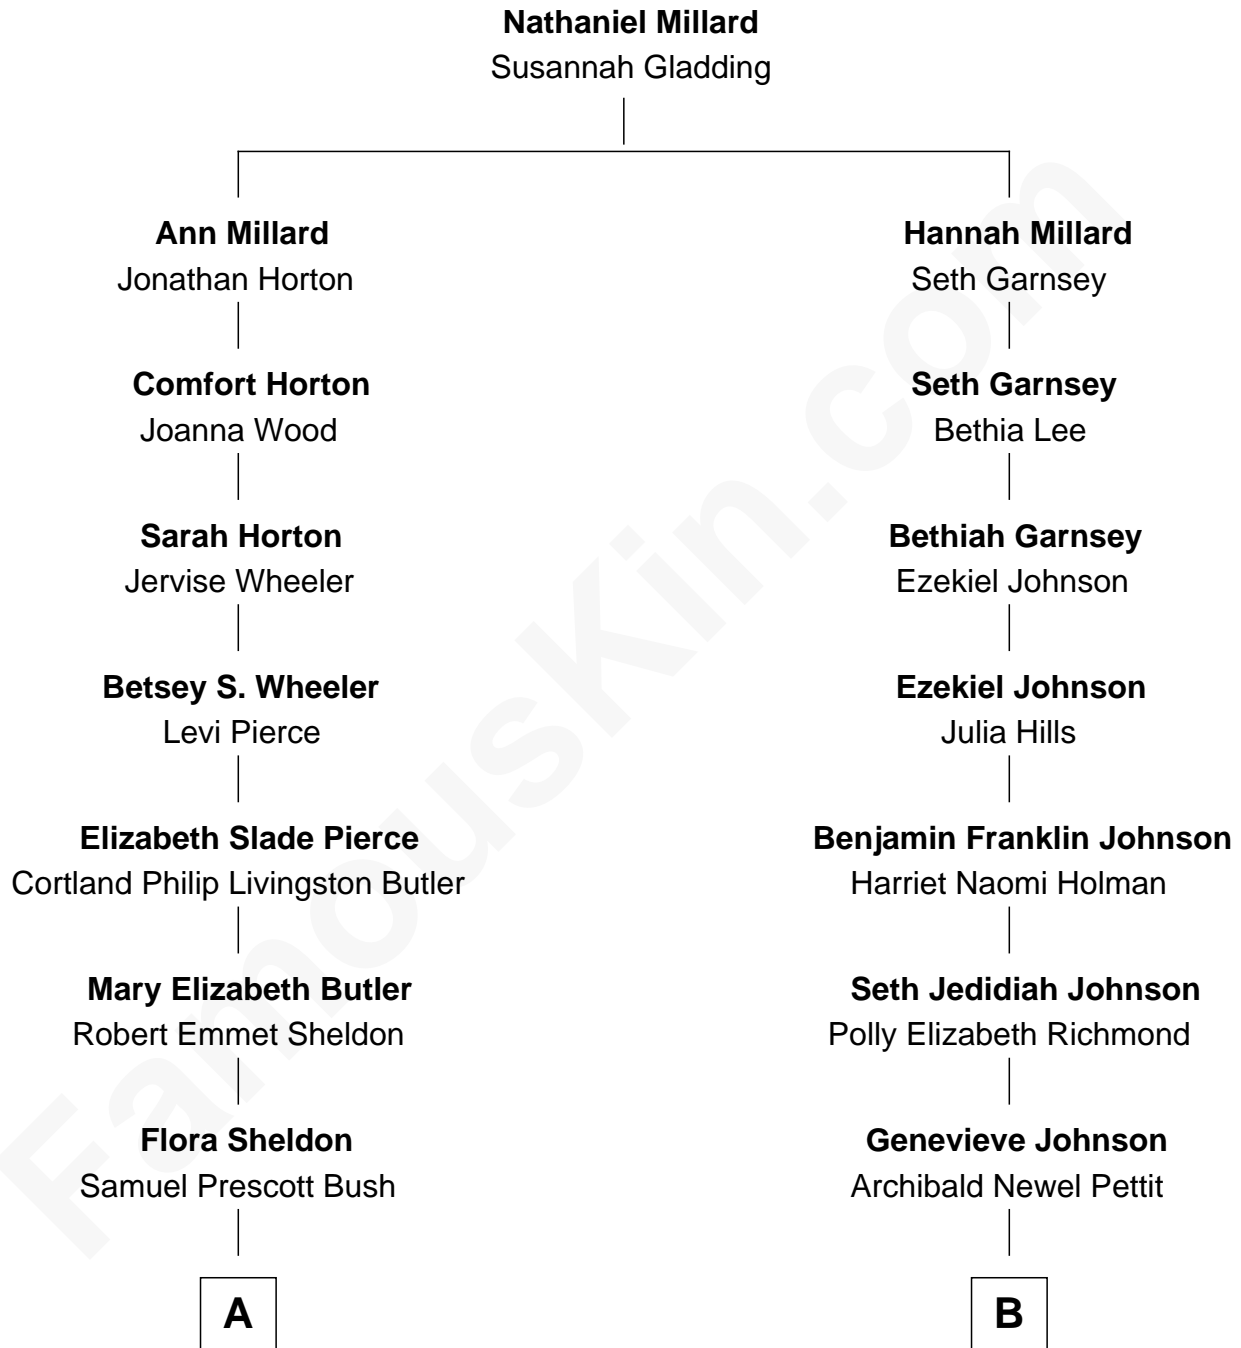

FamousKin.com
Relationship Chart of
George H. W. Bush
41st U.S. President

8th cousin 1 time removed of

Elizabeth Smart
Founder of Elizabeth Smart Foundation

A

Prescott Sheldon Bush

Dorothy Wear Walker

George H. W. Bush

41st U.S. President

B

Genevieve Pettit

Myron LeGrande Francom

Lois Ann Francom

Edward Sharp Smart

Elizabeth Smart

Child Safety Activist