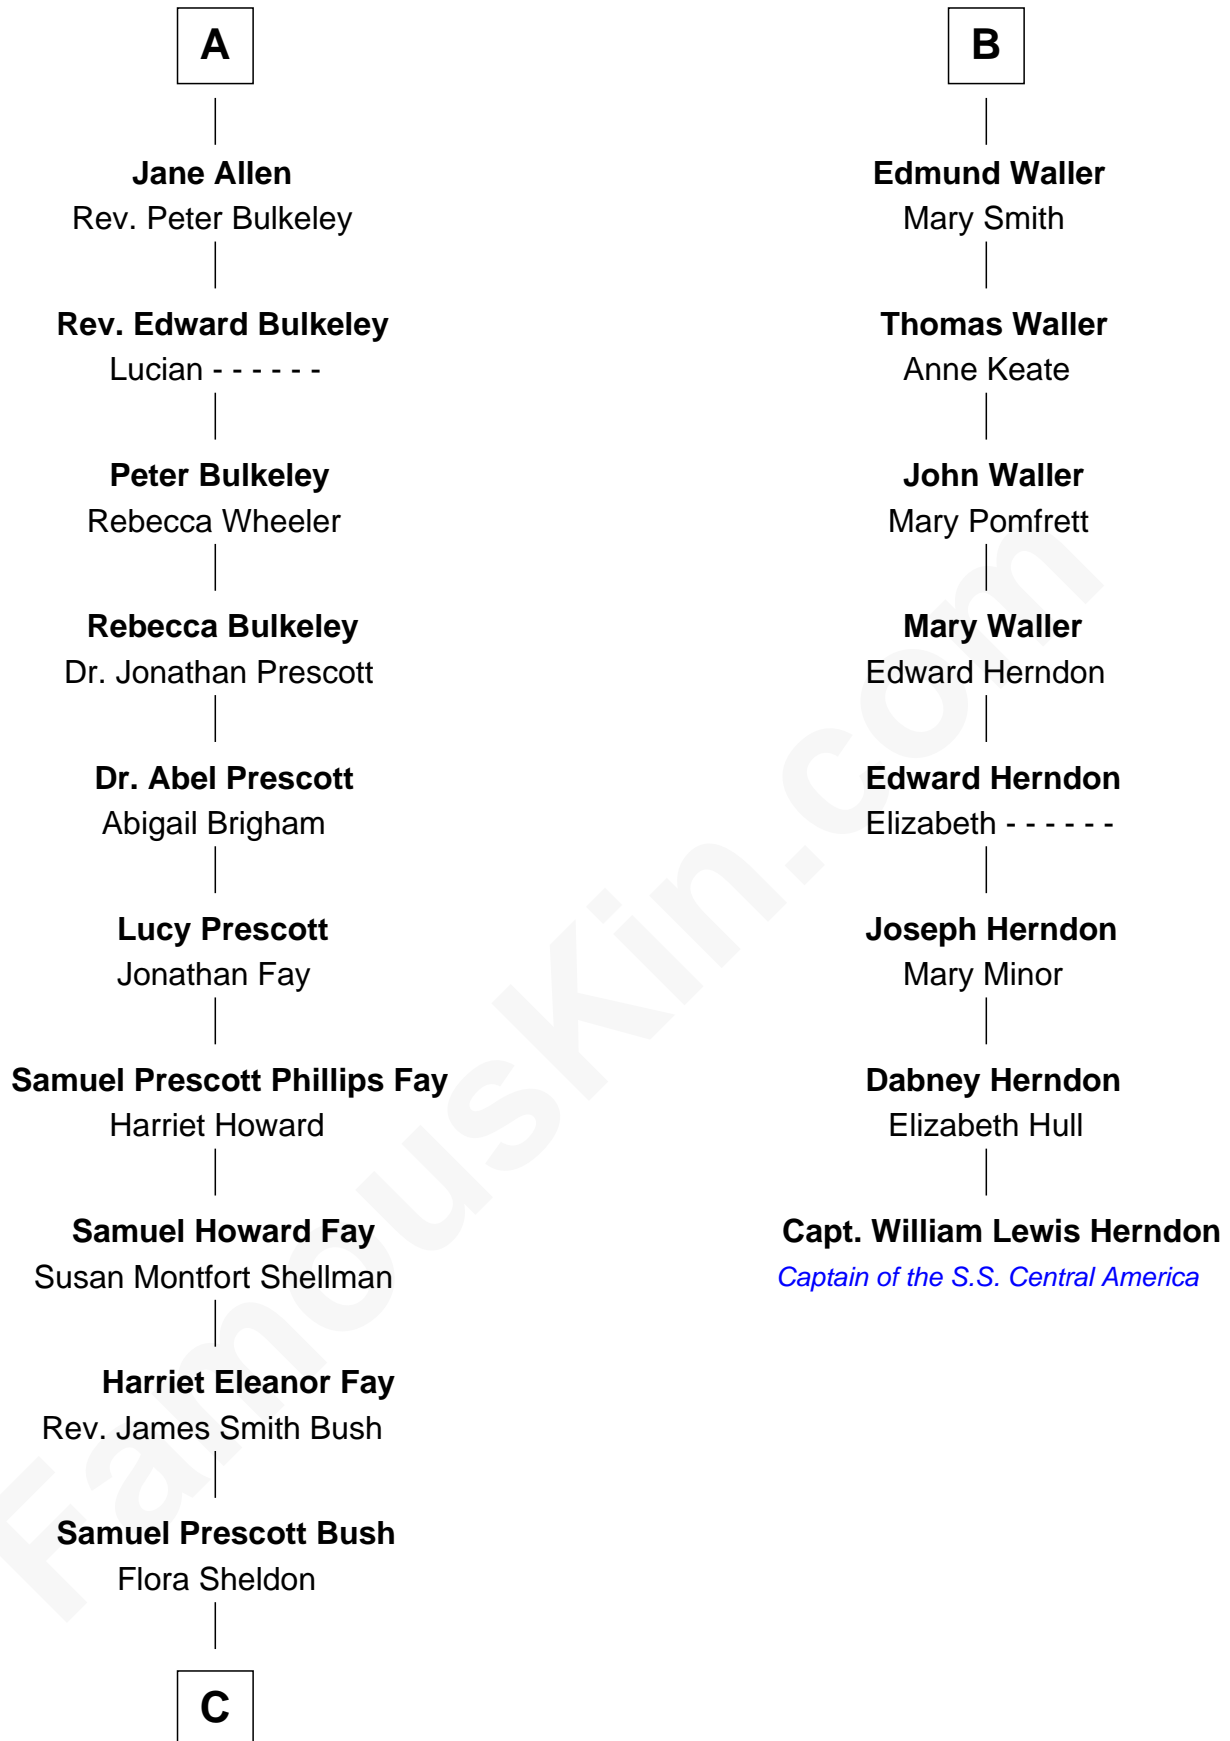

**FamousKin.com**  
**Relationship Chart of**  
**George H. W. Bush**  
*41st U.S. President*

**14th cousin 4 times removed of**  
**Capt. William Lewis Herndon**  
*Captain of the ill fated S.S. Central America*

**C**

—  
**Prescott Sheldon Bush**

Dorothy Wear Walker

—  
**George H. W. Bush**

*41st U.S. President*

FamousKin.com