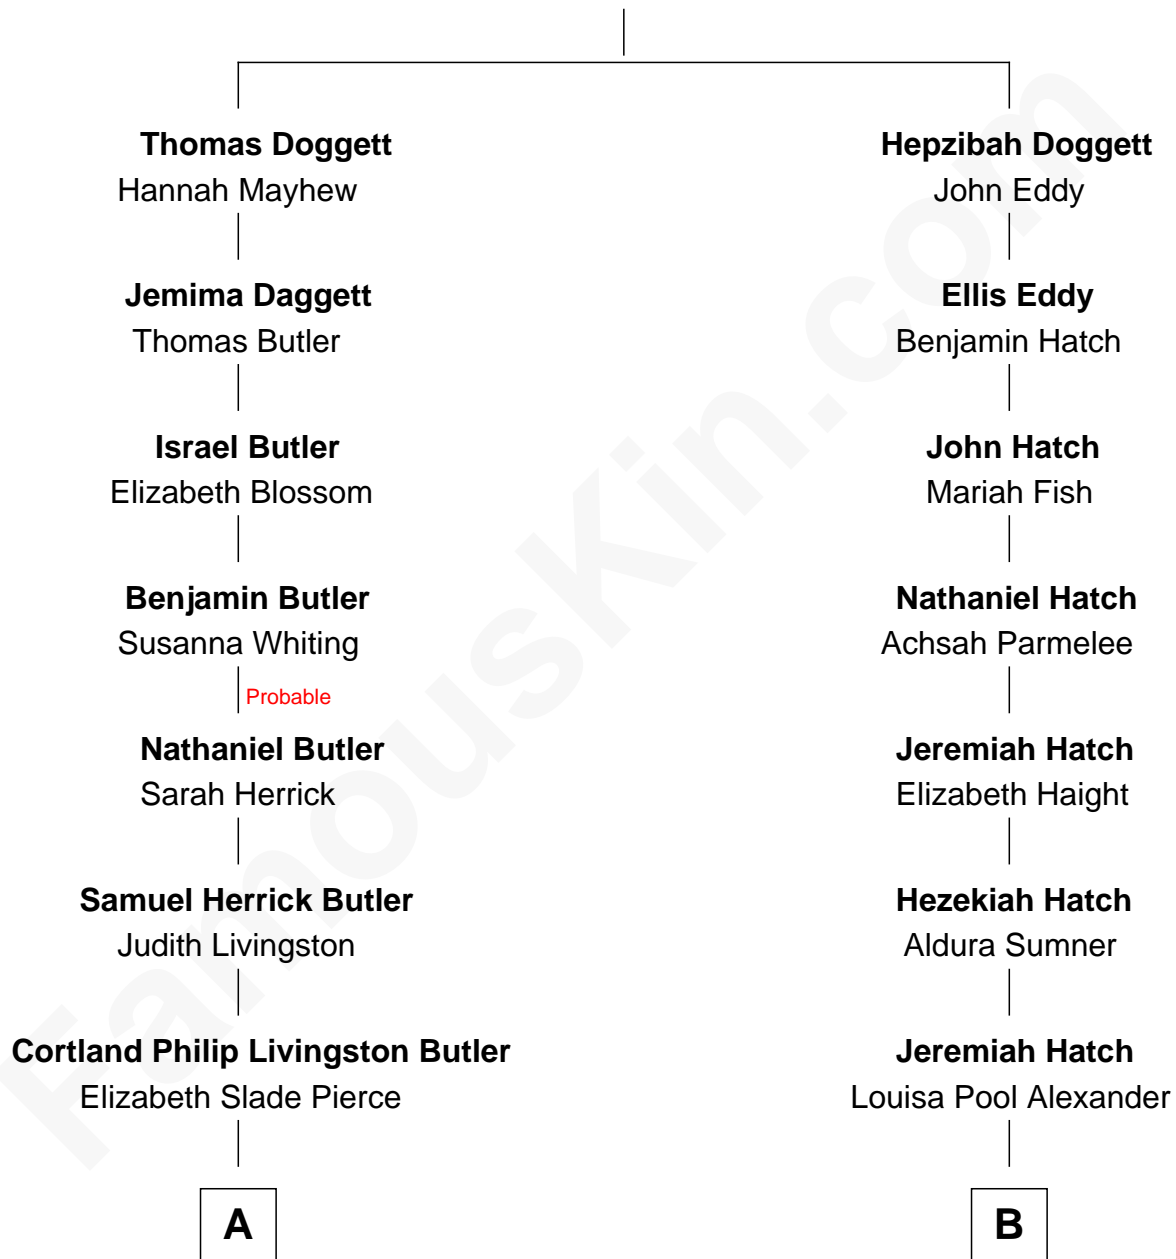

FamousKin.com
Relationship Chart of
George H. W. Bush
41st U.S. President

9th cousin 1 time removed of
Orrin Hatch
U.S. Senator from Utah

John Doggett

A

Mary Elizabeth Butler
Robert Emmet Sheldon

Flora Sheldon
Samuel Prescott Bush

Prescott Sheldon Bush
Dorothy Wear Walker

George H. W. Bush
41st U.S. President

B

Josephus Hatch
Martha Luella Thomas

Jesse Hatch
Helen Frances Kamm

Orrin Hatch
U.S. Senator from Utah

FamousKin.com