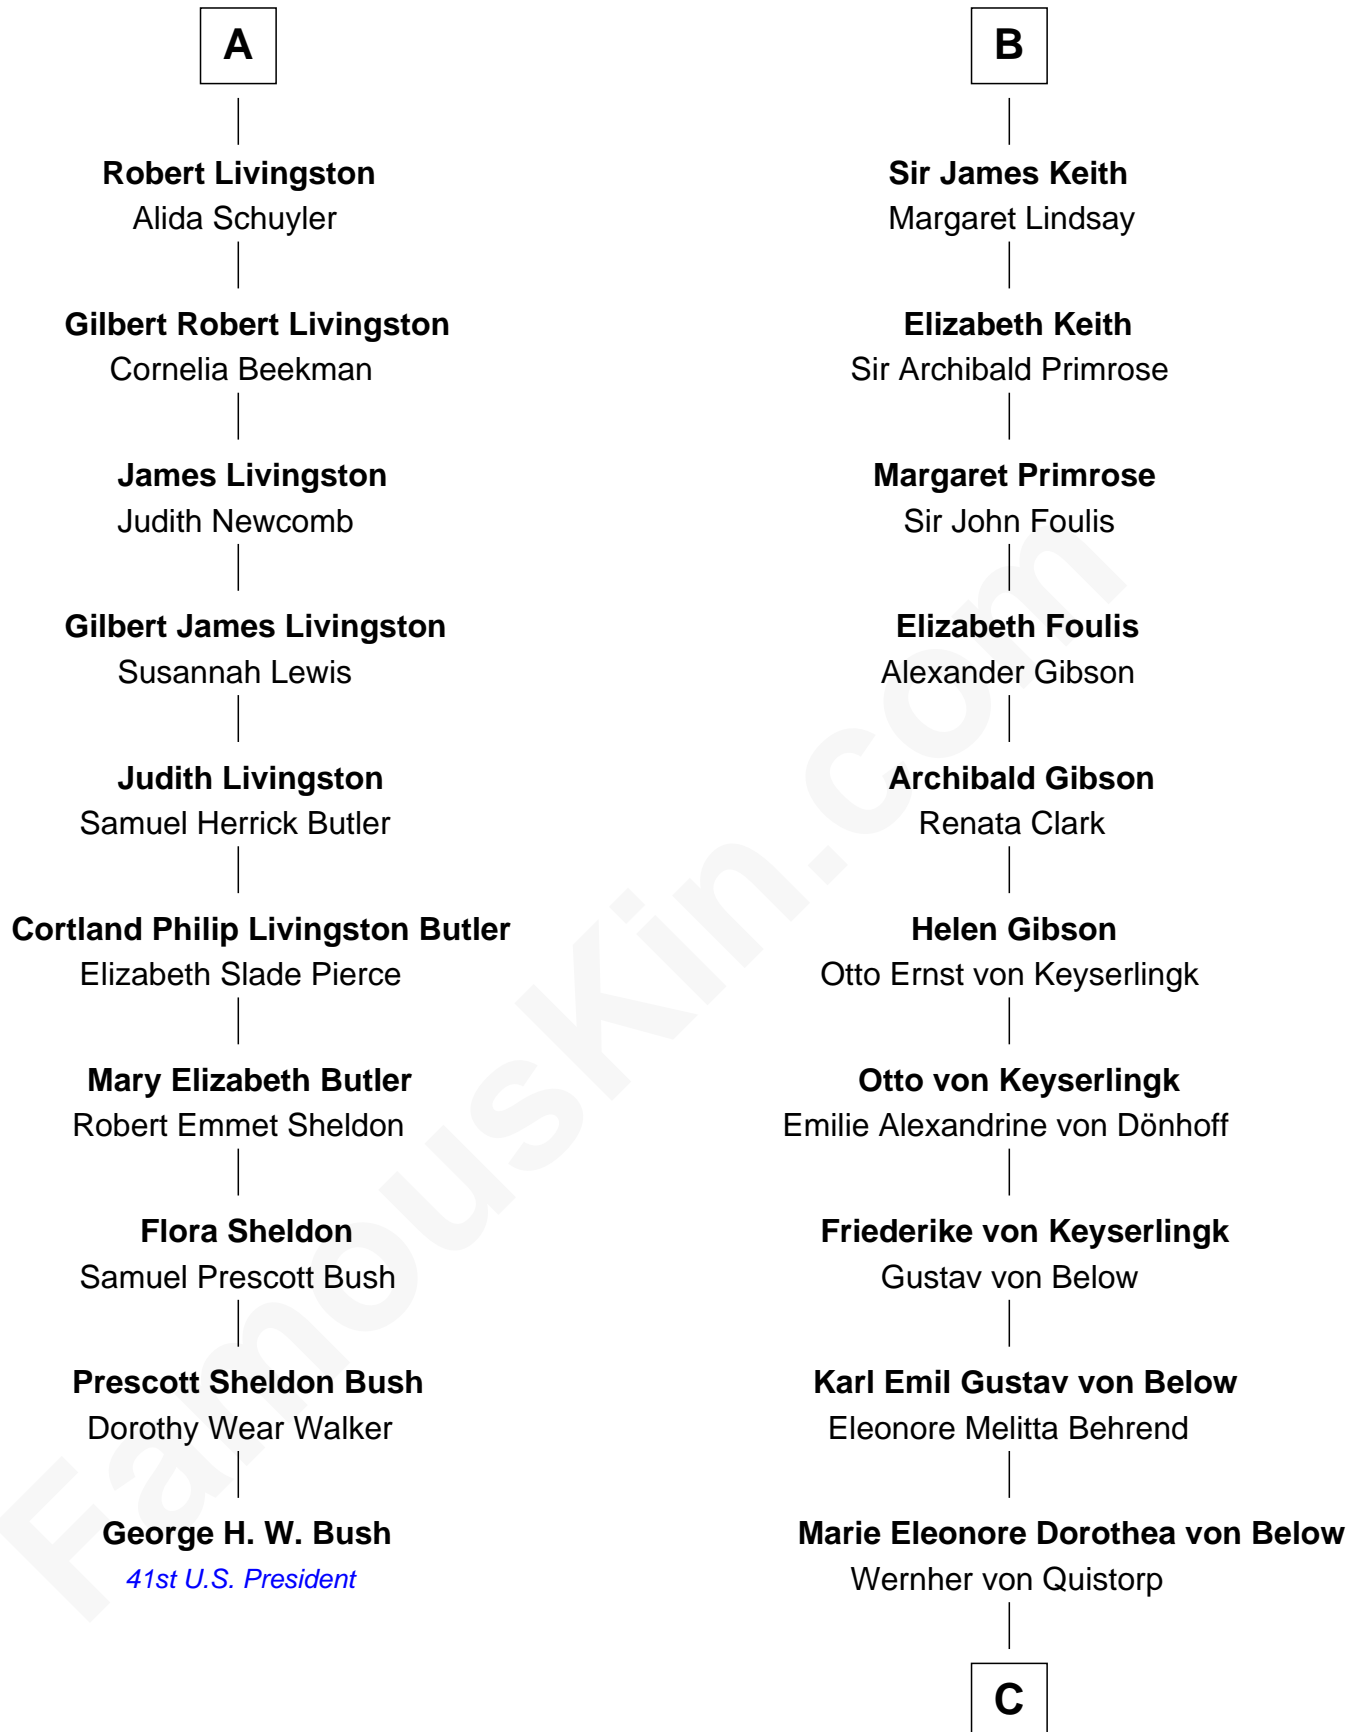

FamousKin.com Relationship Chart of

George H. W. Bush

41st U.S. President

16th cousin 2 times removed of

Wernher von Braun

Rocket Scientist

Sir Robert Erskine

Elizabeth Lindsay

Janet Douglas

Mariot Erskine

William Keith

William Keith

Elizabeth Gordon

Robert Keith

Elizabeth Douglas

William Keith

Margaret Keith

William Keith

Elizabeth Hay

George Keith

Margaret Ogilvy

B

C

Emmy von Quistorp
Magnus von Braun