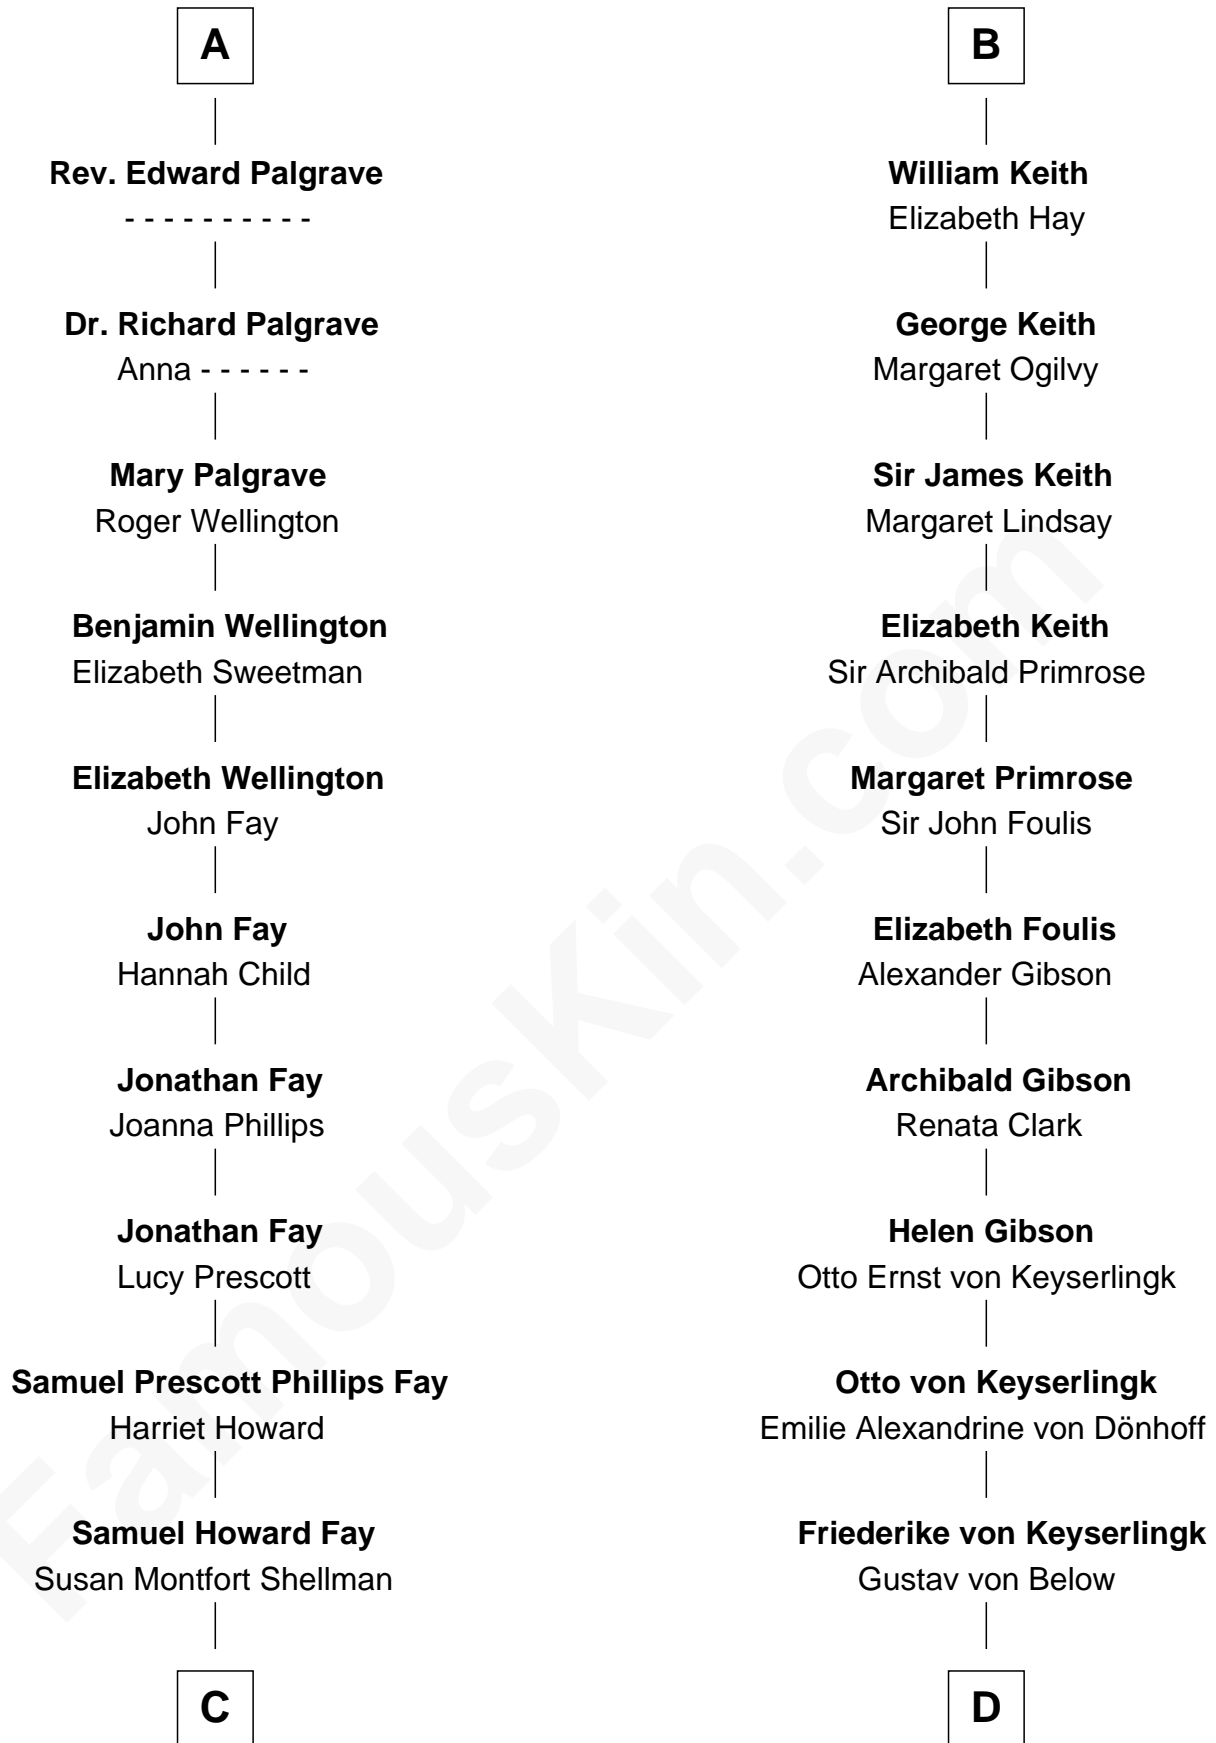

FamousKin.com Relationship Chart of

George H. W. Bush

41st U.S. President

20th cousin of

Wernher von Braun

Rocket Scientist

Richard Fitzalan
Eleanor Plantagenet

Sir Richard Fitzalan
Elizabeth de Bohun

Elizabeth Gordon

William Keith

Robert Keith

Elizabeth Douglas

William Keith

Margaret Keith

B

C

Harriet Eleanor Fay
Rev. James Smith Bush

Samuel Prescott Bush
Flora Sheldon

Prescott Sheldon Bush
Dorothy Wear Walker

George H. W. Bush
41st U.S. President

D

Karl Emil Gustav von Below
Eleonore Melitta Behrend

Marie Eleonore Dorothea von Below
Wernher von Quistorp

Emmy von Quistorp
Magnus von Braun

Wernher von Braun
Rocket Scientist

FamousKin.com