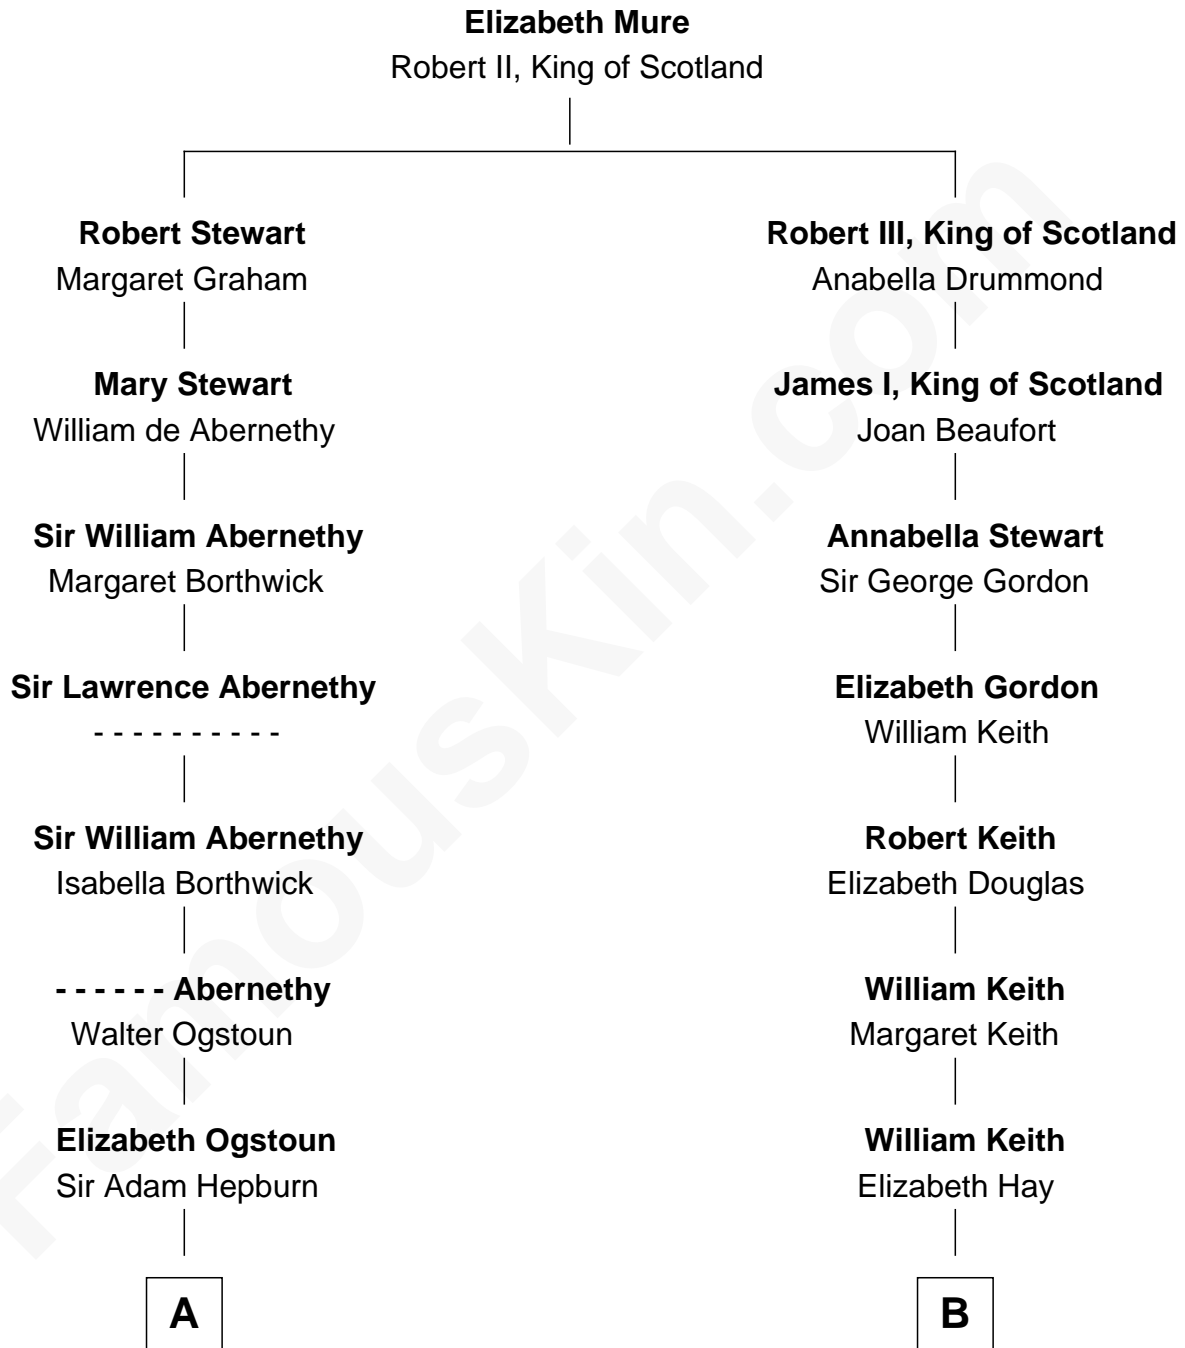

**FamousKin.com**  
**Relationship Chart of**  
**George H. W. Bush**  
*41st U.S. President*

19th cousin 2 times removed of  
**Wernher von Braun**  
*Rocket Scientist*

**C**

**Cortland Philip Livingston Butler**

Elizabeth Slade Pierce

**Mary Elizabeth Butler**

Robert Emmet Sheldon

**Flora Sheldon**

Samuel Prescott Bush

**Prescott Sheldon Bush**

Dorothy Wear Walker

**George H. W. Bush**

*41st U.S. President*

**D**

**Marie Eleonore Dorothea von Below**

Wernher von Quistorp

**Emmy von Quistorp**

Magnus von Braun

**Wernher von Braun**

*Rocket Scientist*