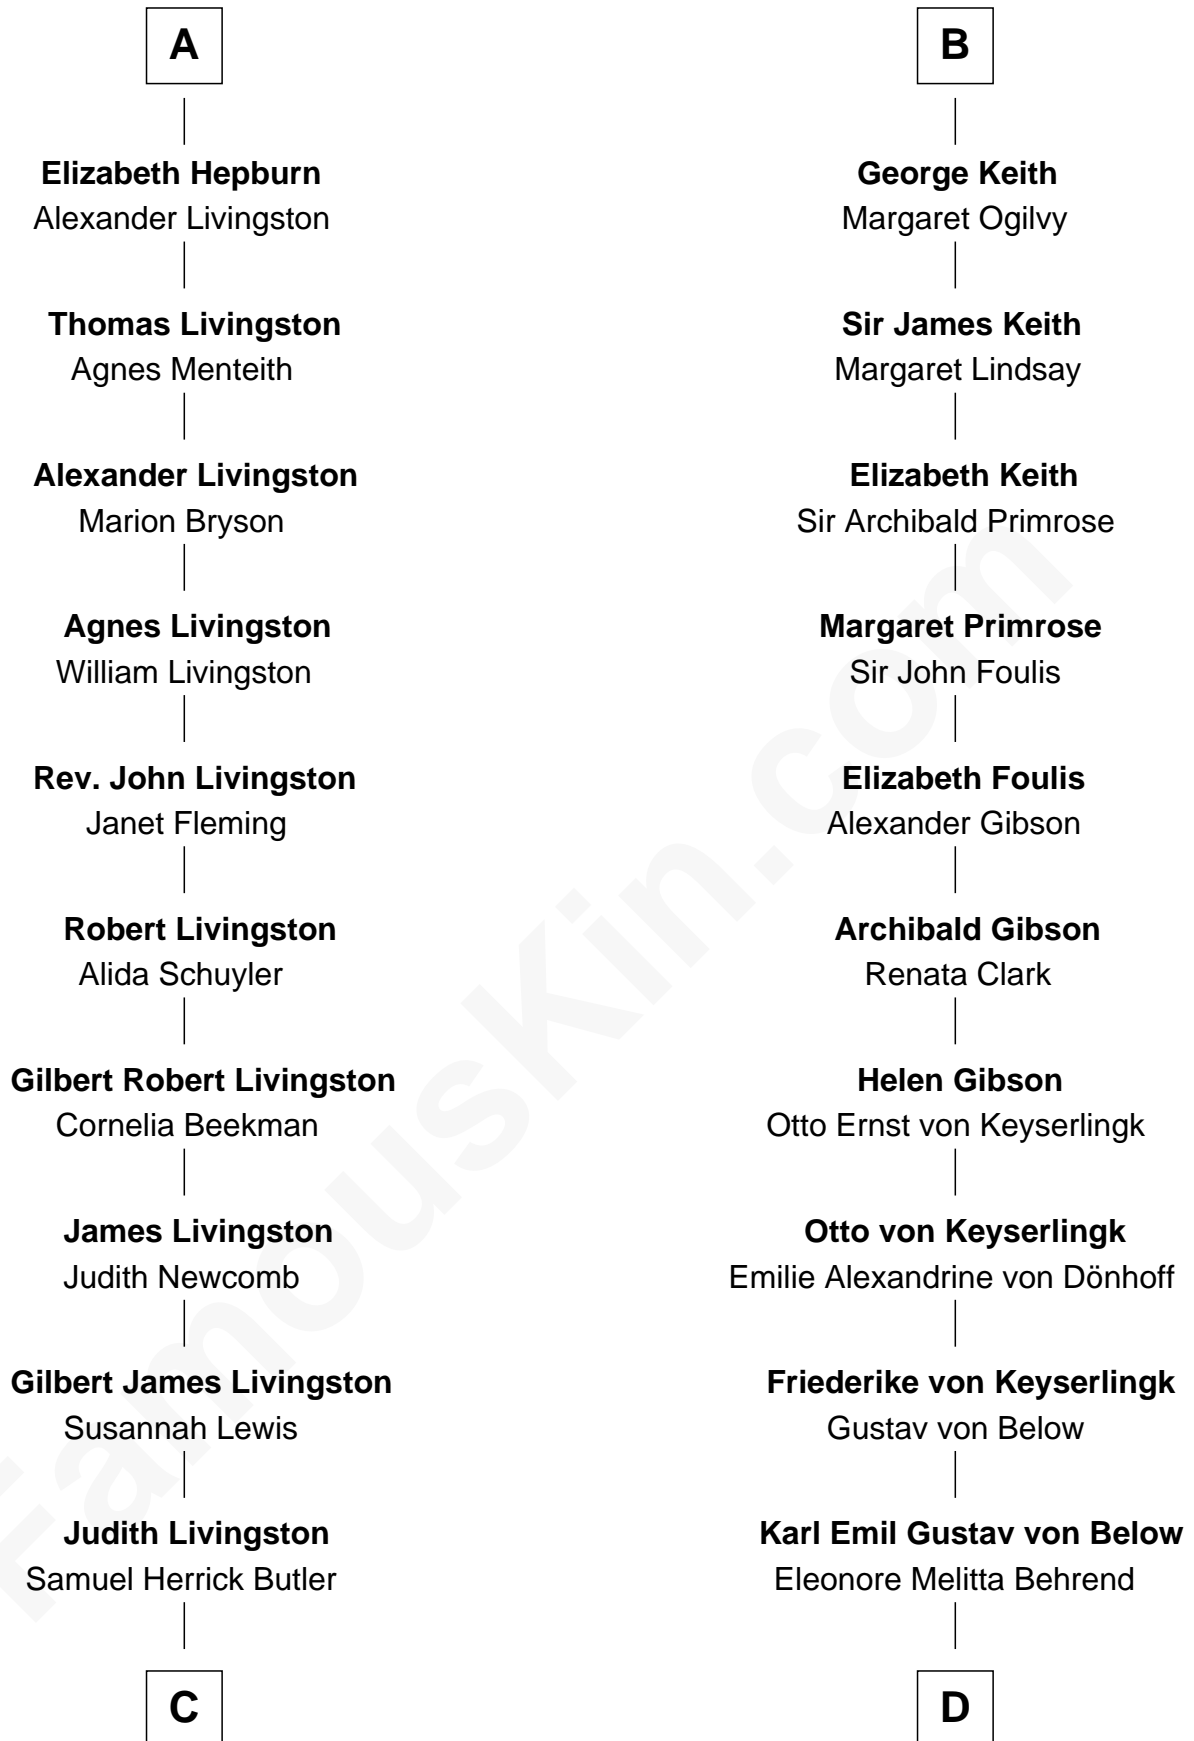

**FamousKin.com**  
**Relationship Chart of**  
**George H. W. Bush**  
*41st U.S. President*

19th cousin 2 times removed of  
**Wernher von Braun**  
*Rocket Scientist*

**C**

**Cortland Philip Livingston Butler**

Elizabeth Slade Pierce

**Mary Elizabeth Butler**

Robert Emmet Sheldon

**Flora Sheldon**

Samuel Prescott Bush

**Prescott Sheldon Bush**

Dorothy Wear Walker

**George H. W. Bush**

*41st U.S. President*

**D**

**Marie Eleonore Dorothea von Below**

Wernher von Quistorp

**Emmy von Quistorp**

Magnus von Braun

**Wernher von Braun**

*Rocket Scientist*