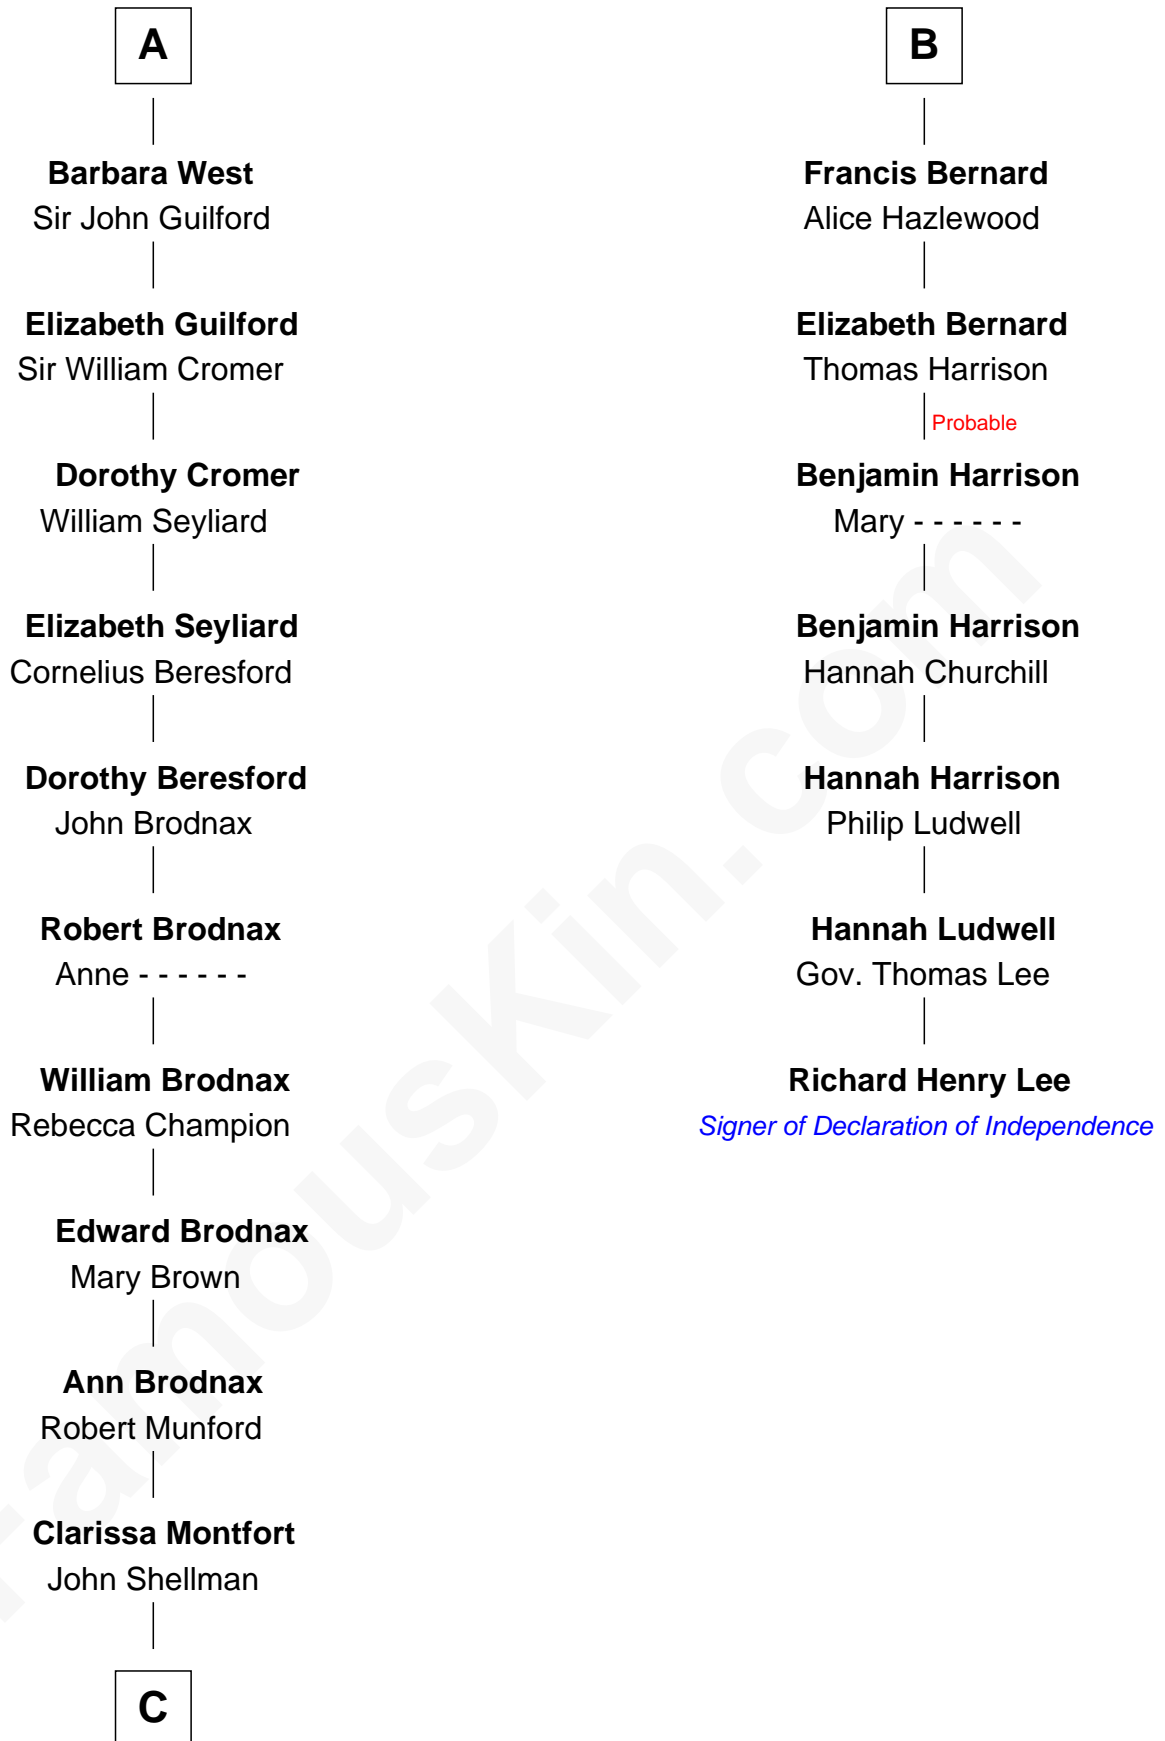

FamousKin.com
Relationship Chart of
George H. W. Bush
41st U.S. President

13th cousin 8 times removed of
Richard Henry Lee
Signer of the Declaration of Independence

C

—
Susan Montfort Shellman

Samuel Howard Fay

—
Harriet Eleanor Fay

Rev. James Smith Bush

—
Samuel Prescott Bush

Flora Sheldon

—
Prescott Sheldon Bush

Dorothy Wear Walker

—
George H. W. Bush

41st U.S. President