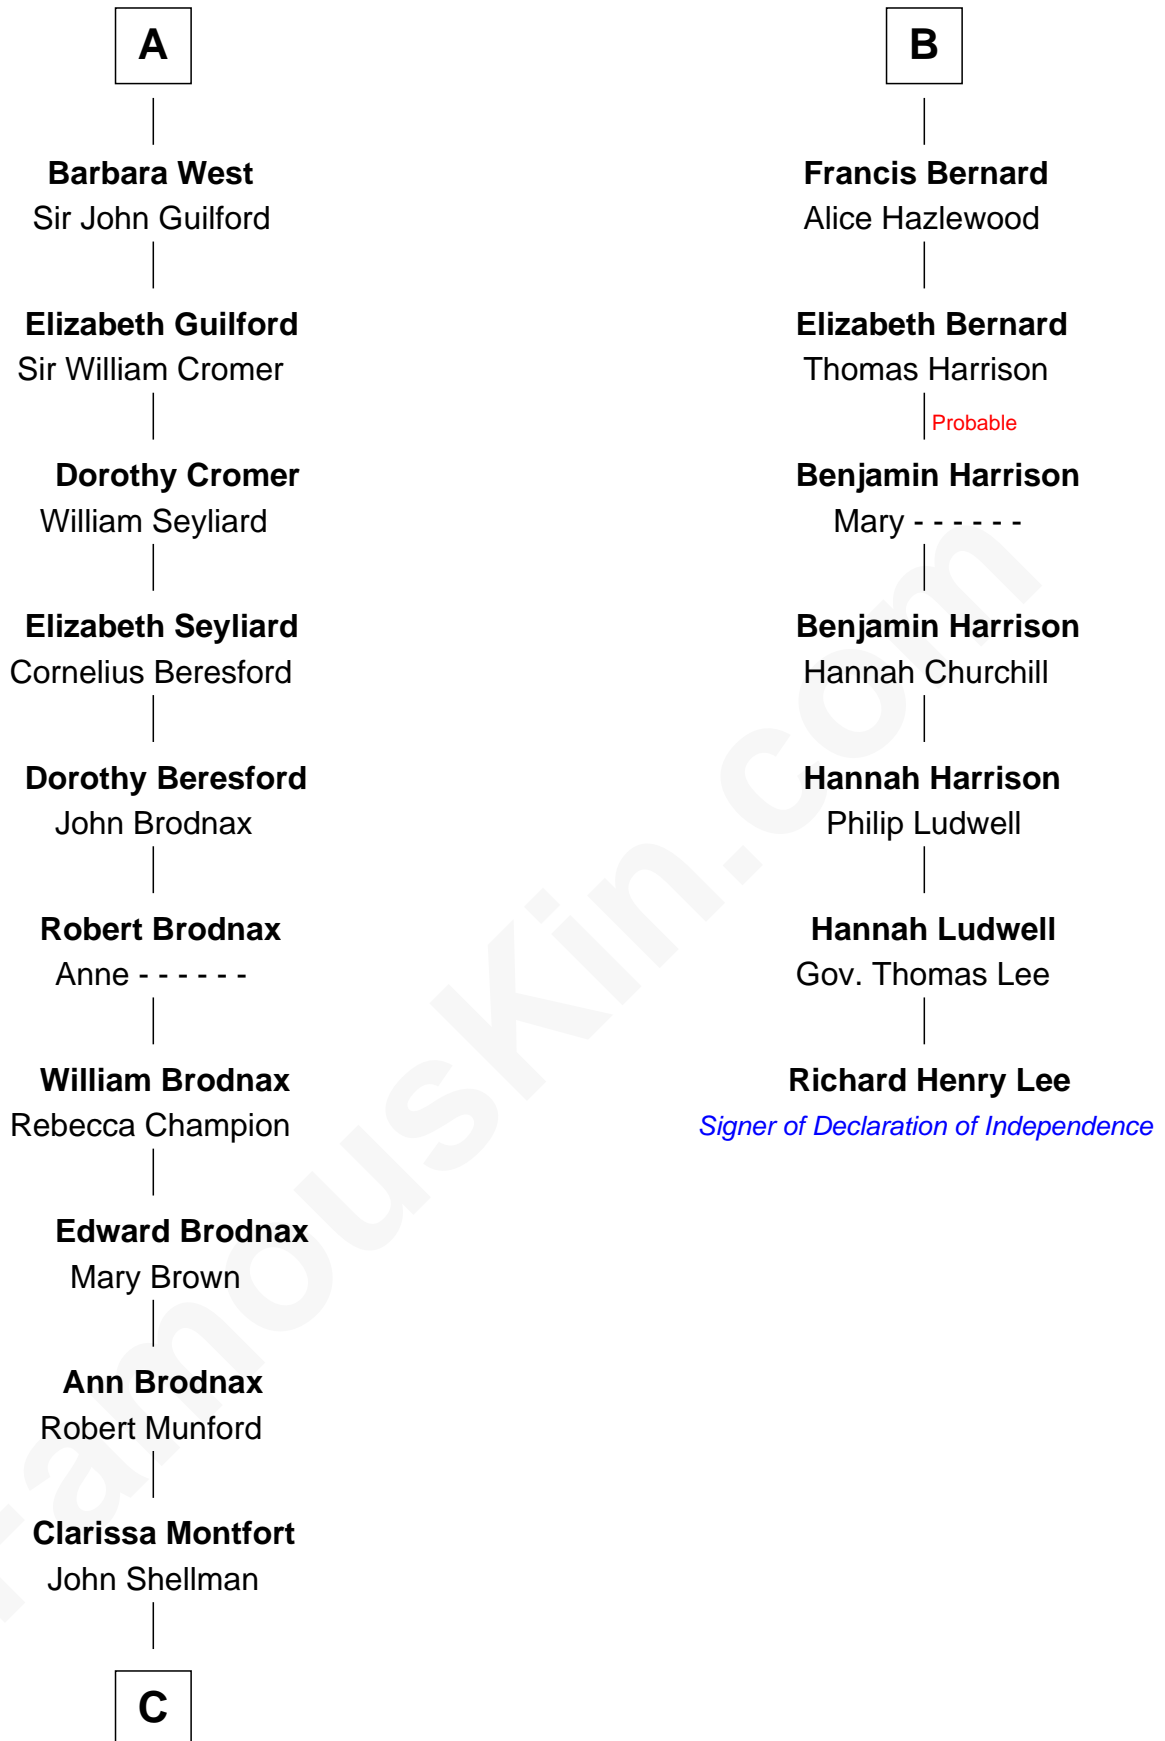

**FamousKin.com**  
**Relationship Chart of**  
**George H. W. Bush**  
*41st U.S. President*

**13th cousin 8 times removed of**  
**Richard Henry Lee**  
*Signer of the Declaration of Independence*

**C**

—  
**Susan Montfort Shellman**

Samuel Howard Fay

—  
**Harriet Eleanor Fay**

Rev. James Smith Bush

—  
**Samuel Prescott Bush**

Flora Sheldon

—  
**Prescott Sheldon Bush**

Dorothy Wear Walker

—  
**George H. W. Bush**

*41st U.S. President*

FamousKin.com