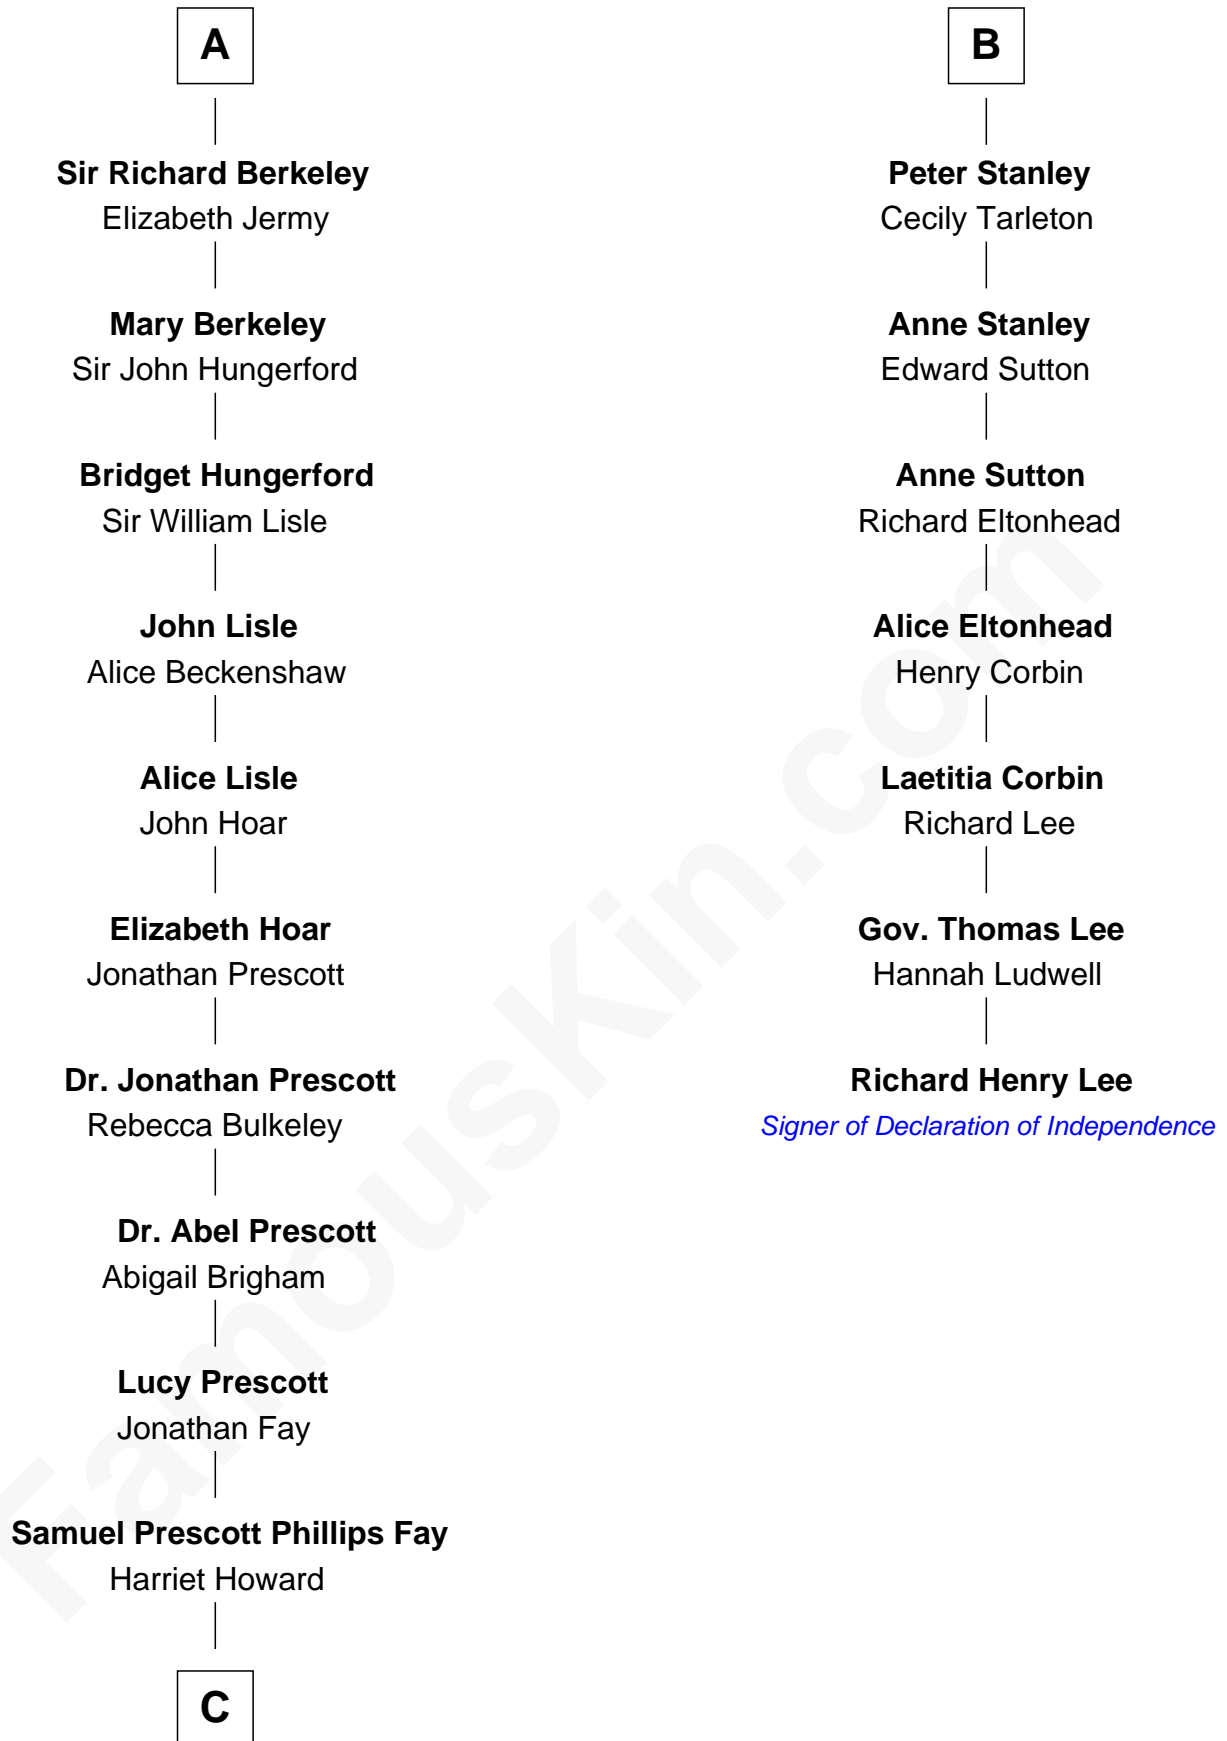

FamousKin.com
Relationship Chart of
George H. W. Bush
41st U.S. President

13th cousin 8 times removed of
Richard Henry Lee
Signer of the Declaration of Independence

C

—
Samuel Howard Fay
Susan Montfort Shellman

—
Harriet Eleanor Fay
Rev. James Smith Bush

—
Samuel Prescott Bush
Flora Sheldon

—
Prescott Sheldon Bush
Dorothy Wear Walker

—
George H. W. Bush
41st U.S. President

FamousKin.com