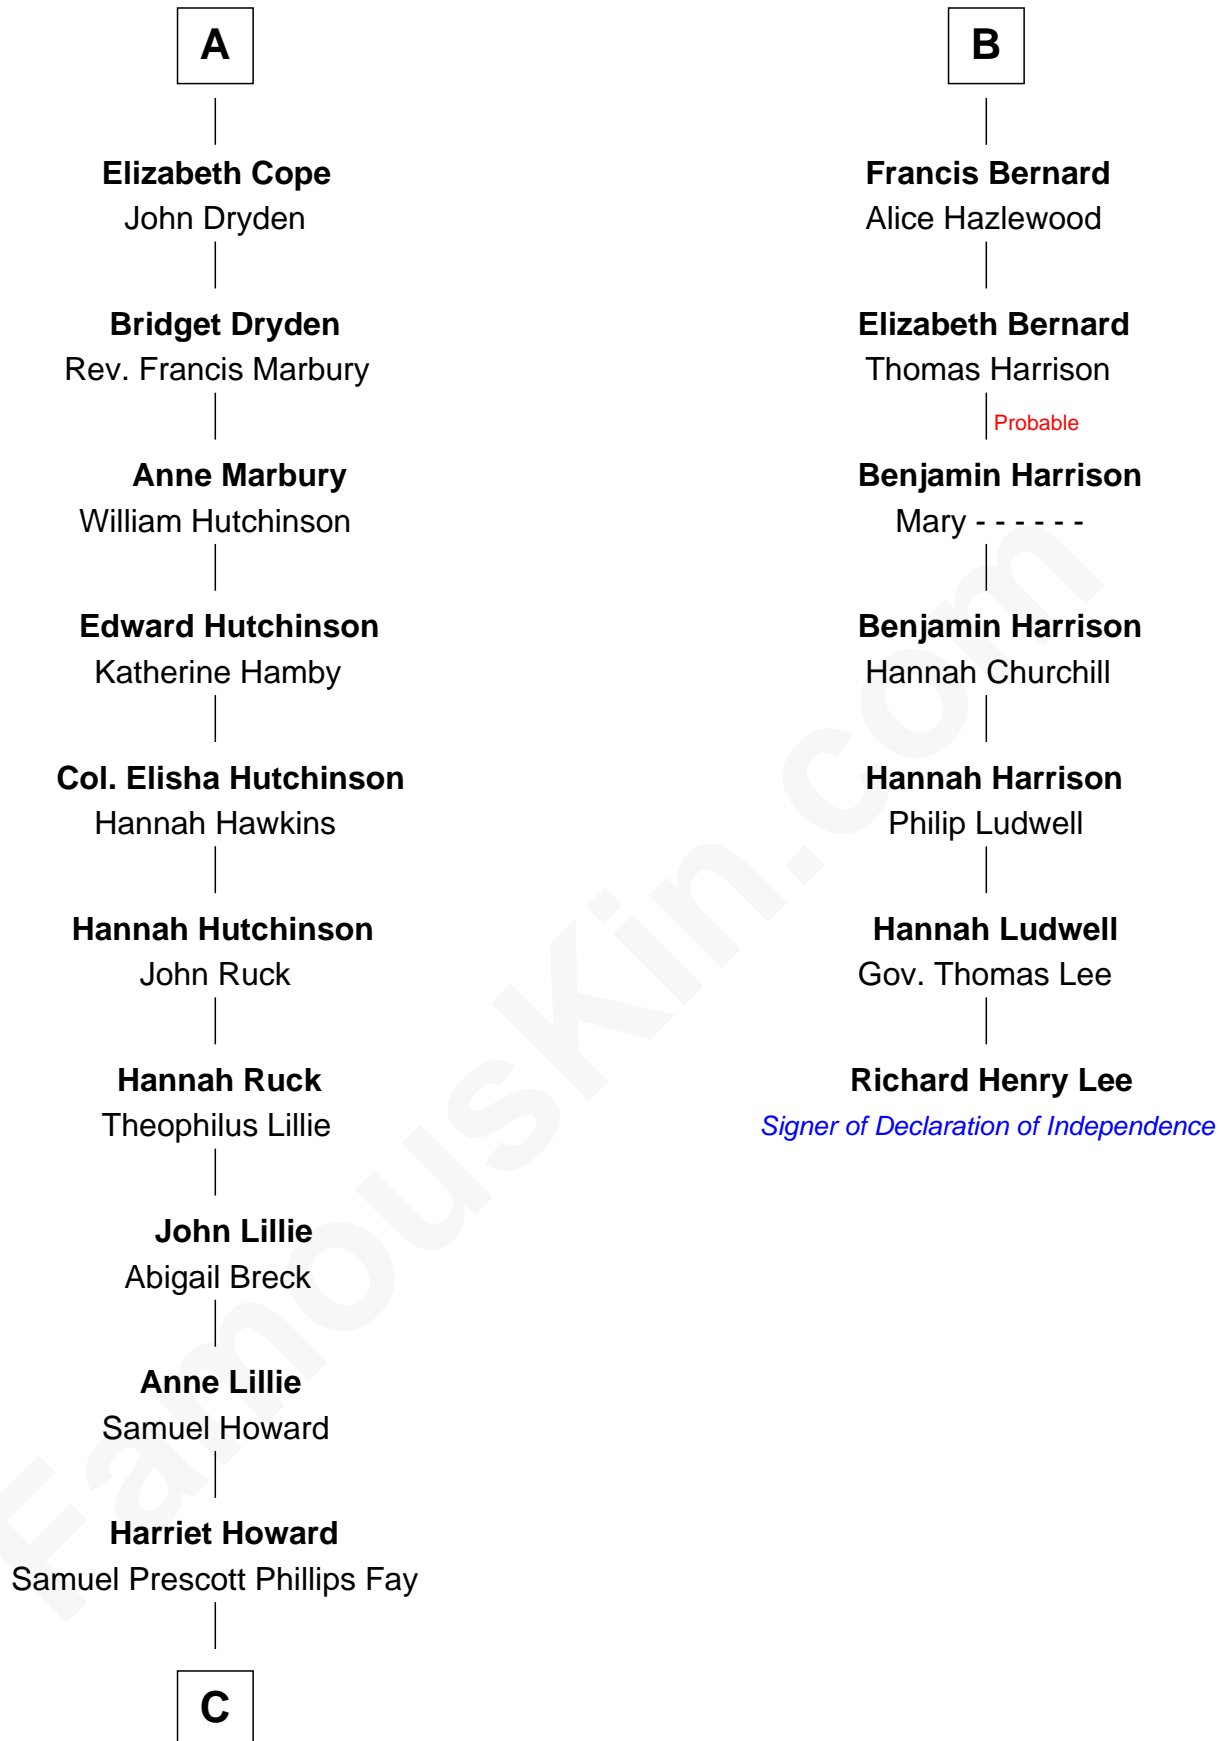

**FamousKin.com**  
**Relationship Chart of**  
**George H. W. Bush**  
*41st U.S. President*

**13th cousin 8 times removed of**  
**Richard Henry Lee**  
*Signer of the Declaration of Independence*

**C**

—  
**Samuel Howard Fay**  
Susan Montfort Shellman

—  
**Harriet Eleanor Fay**  
Rev. James Smith Bush

—  
**Samuel Prescott Bush**  
Flora Sheldon

—  
**Prescott Sheldon Bush**  
Dorothy Wear Walker

—  
**George H. W. Bush**  
*41st U.S. President*