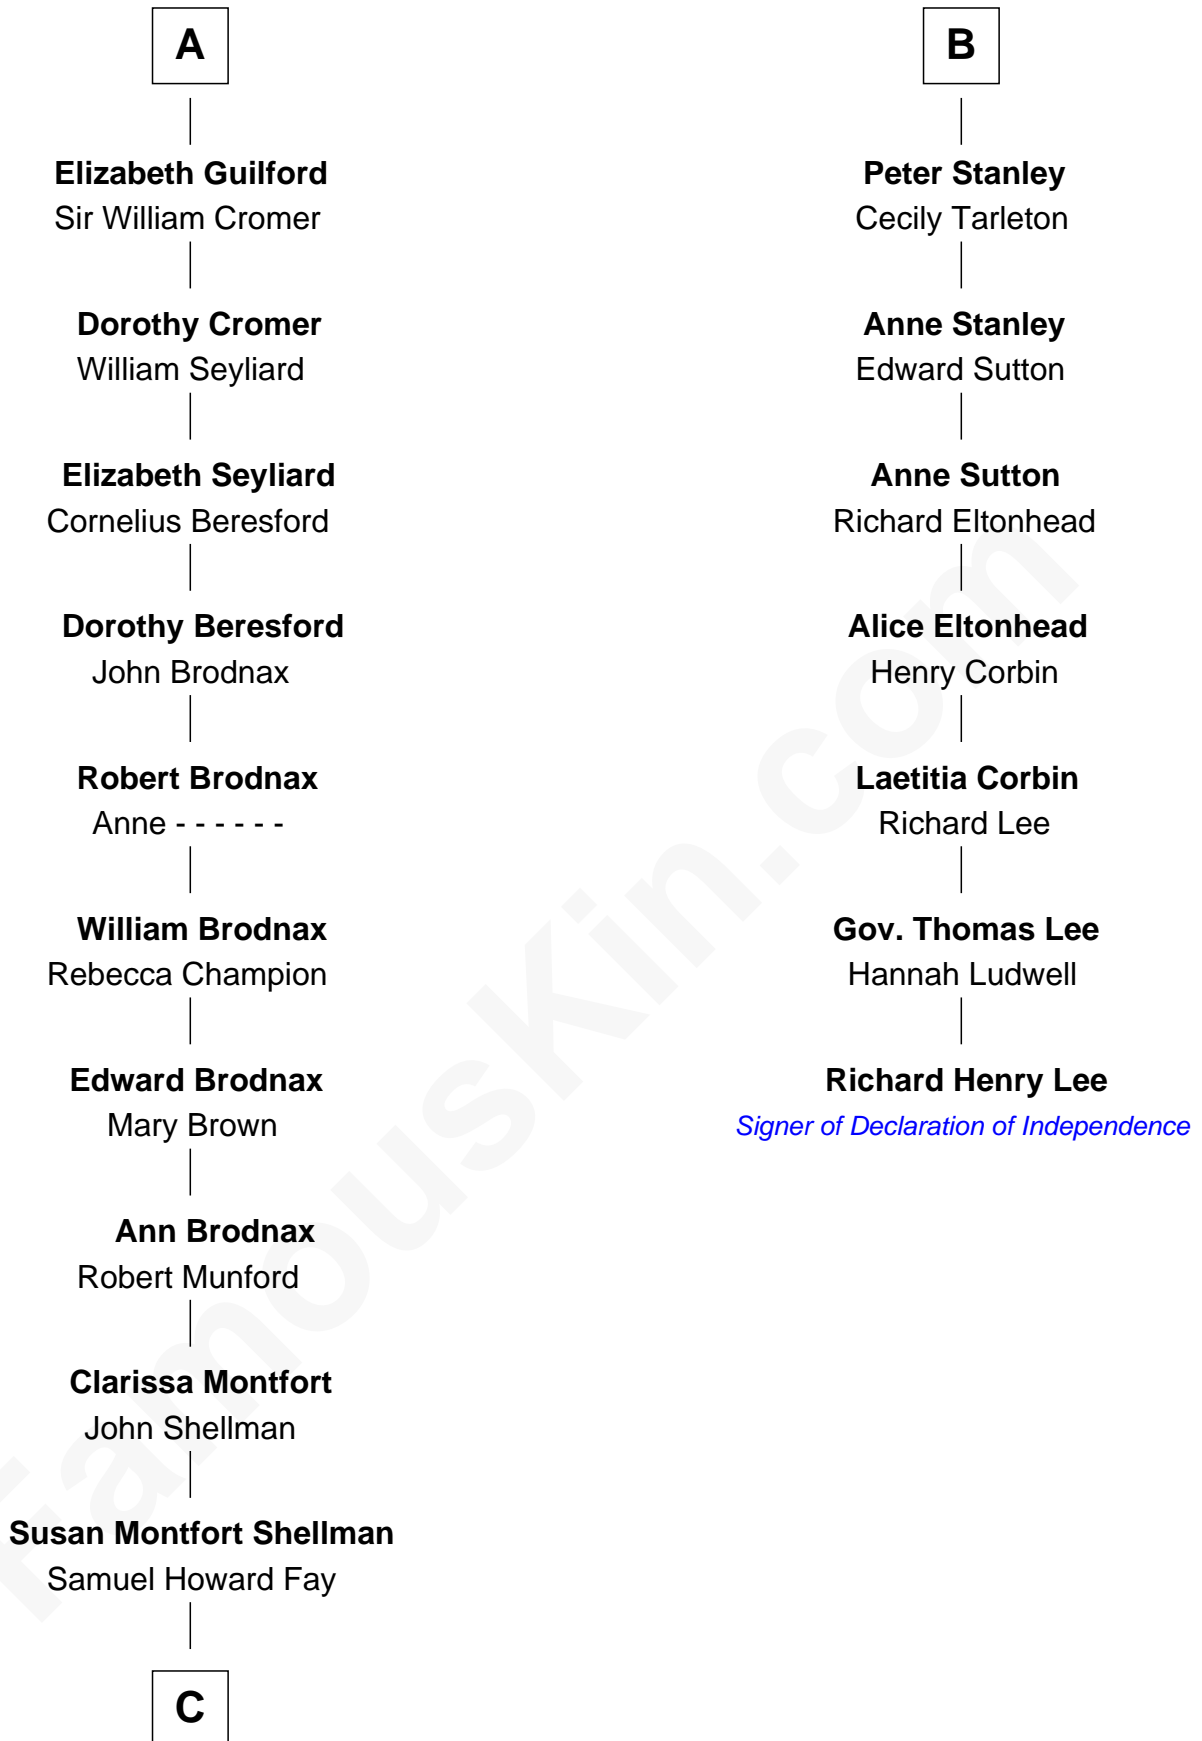

FamousKin.com
Relationship Chart of
George H. W. Bush
41st U.S. President

13th cousin 7 times removed of
Richard Henry Lee
Signer of the Declaration of Independence

C

—
Harriet Eleanor Fay
Rev. James Smith Bush

—
Samuel Prescott Bush
Flora Sheldon

—
Prescott Sheldon Bush
Dorothy Wear Walker

—
George H. W. Bush
41st U.S. President

FamousKin.com