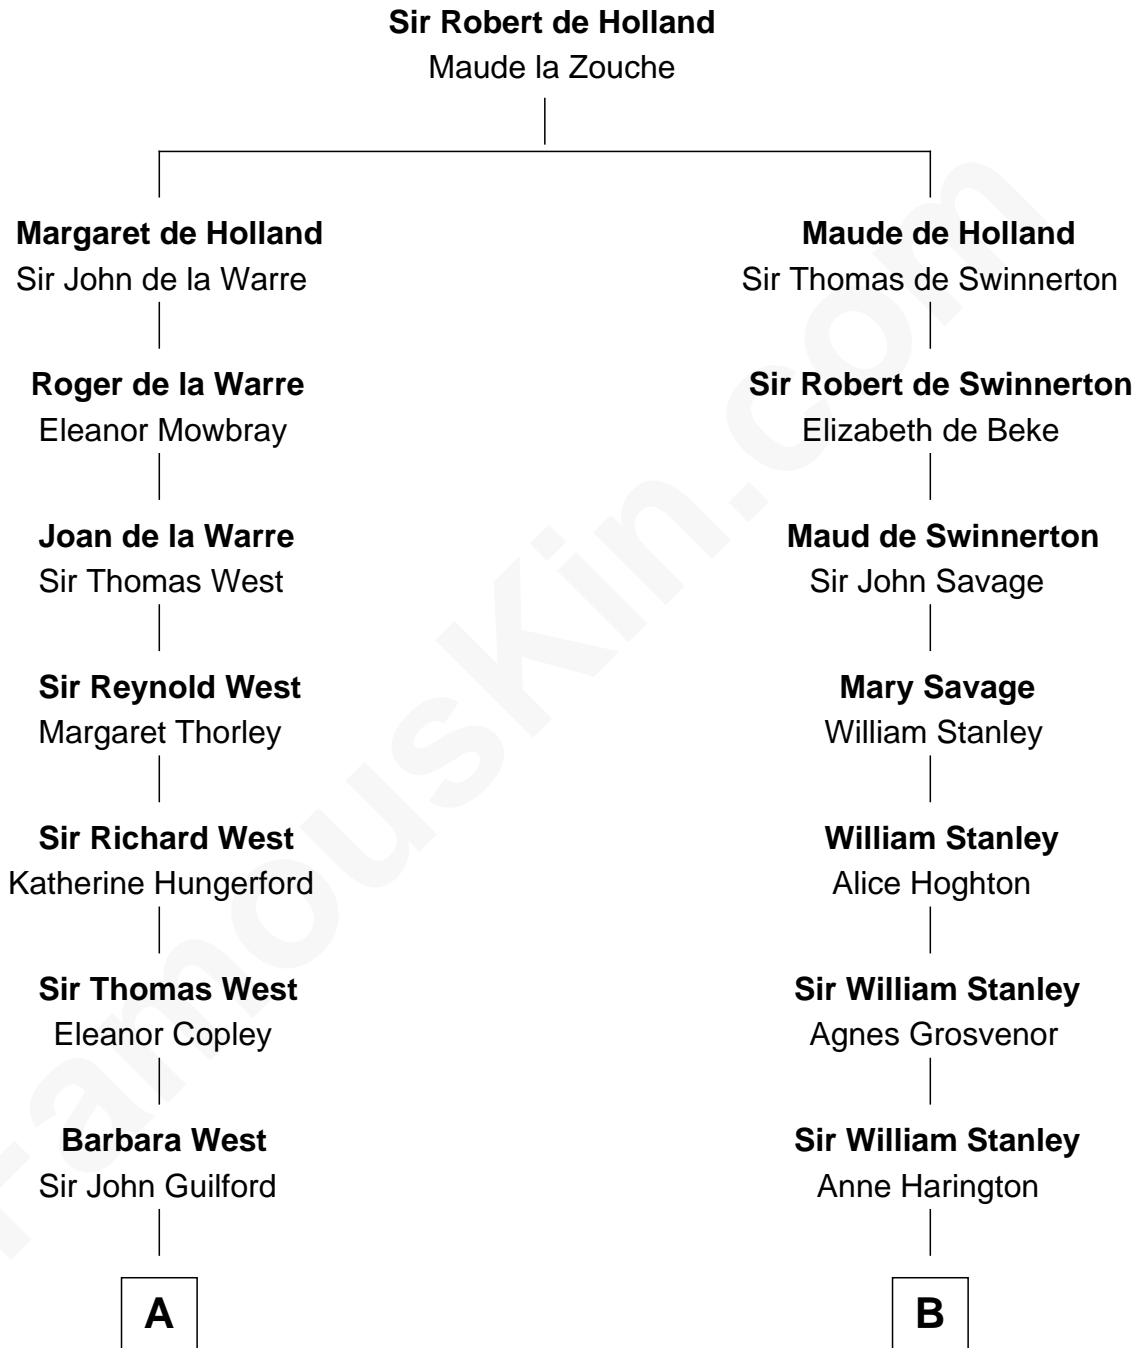

FamousKin.com
Relationship Chart of
George H. W. Bush
41st U.S. President

13th cousin 7 times removed of
Richard Henry Lee
Signer of the Declaration of Independence

C

—
Harriet Eleanor Fay
Rev. James Smith Bush

—
Samuel Prescott Bush
Flora Sheldon

—
Prescott Sheldon Bush
Dorothy Wear Walker

—
George H. W. Bush
41st U.S. President

FamousKin.com