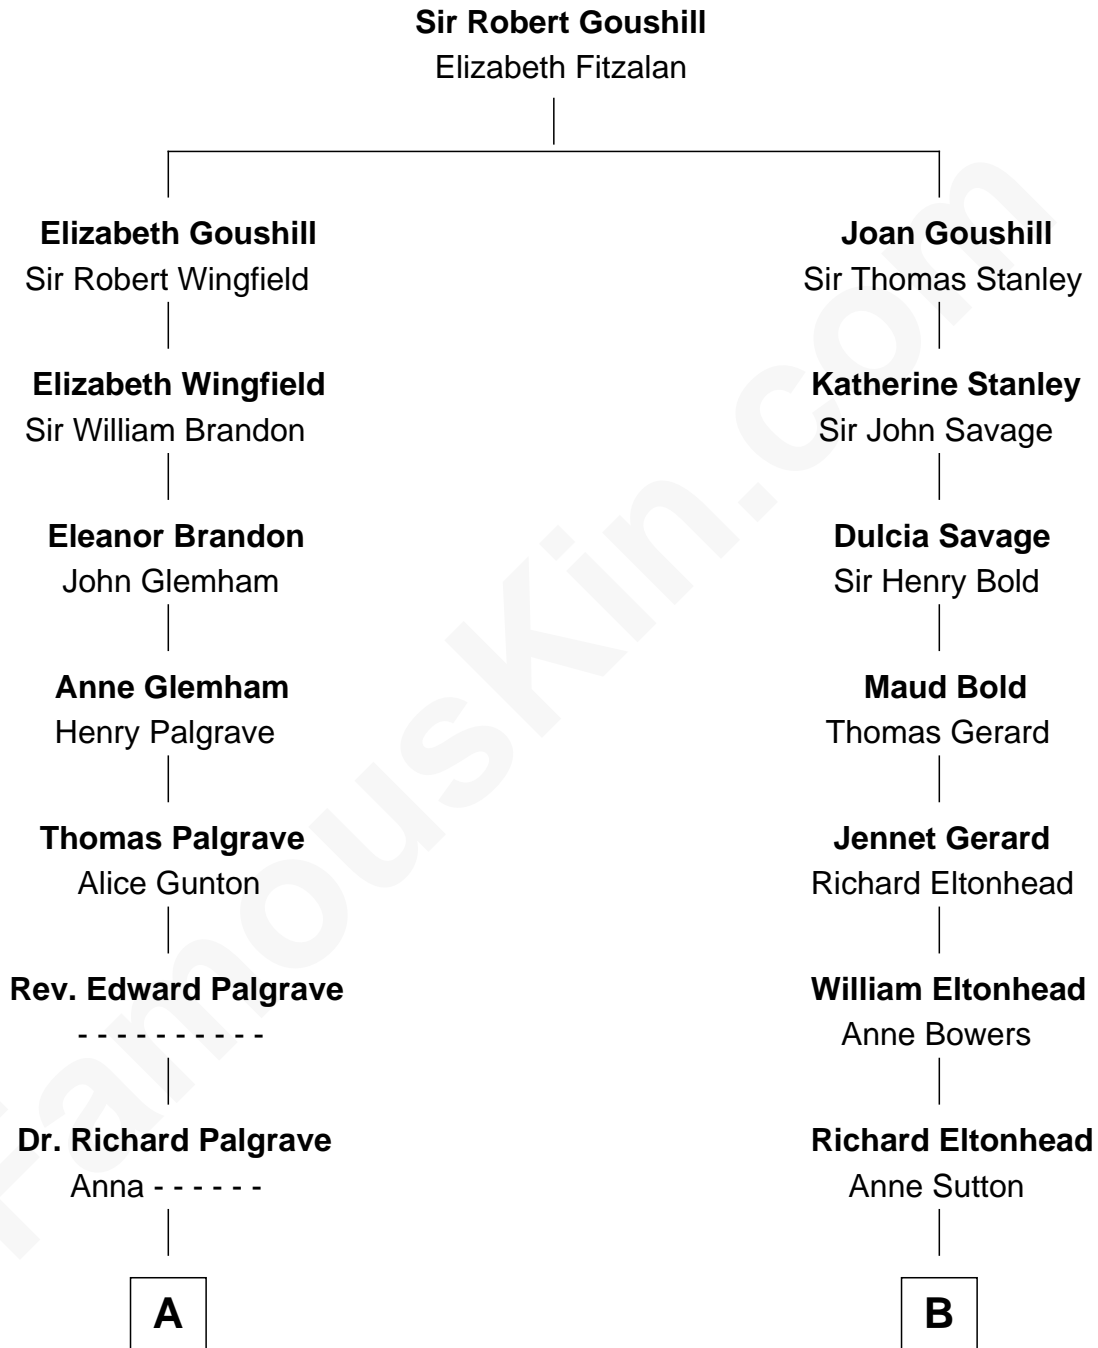

FamousKin.com
Relationship Chart of
George H. W. Bush
41st U.S. President

10th cousin 8 times removed of
Richard Henry Lee
Signer of the Declaration of Independence

C

—
Prescott Sheldon Bush

Dorothy Wear Walker

—
George H. W. Bush

41st U.S. President

FamousKin.com