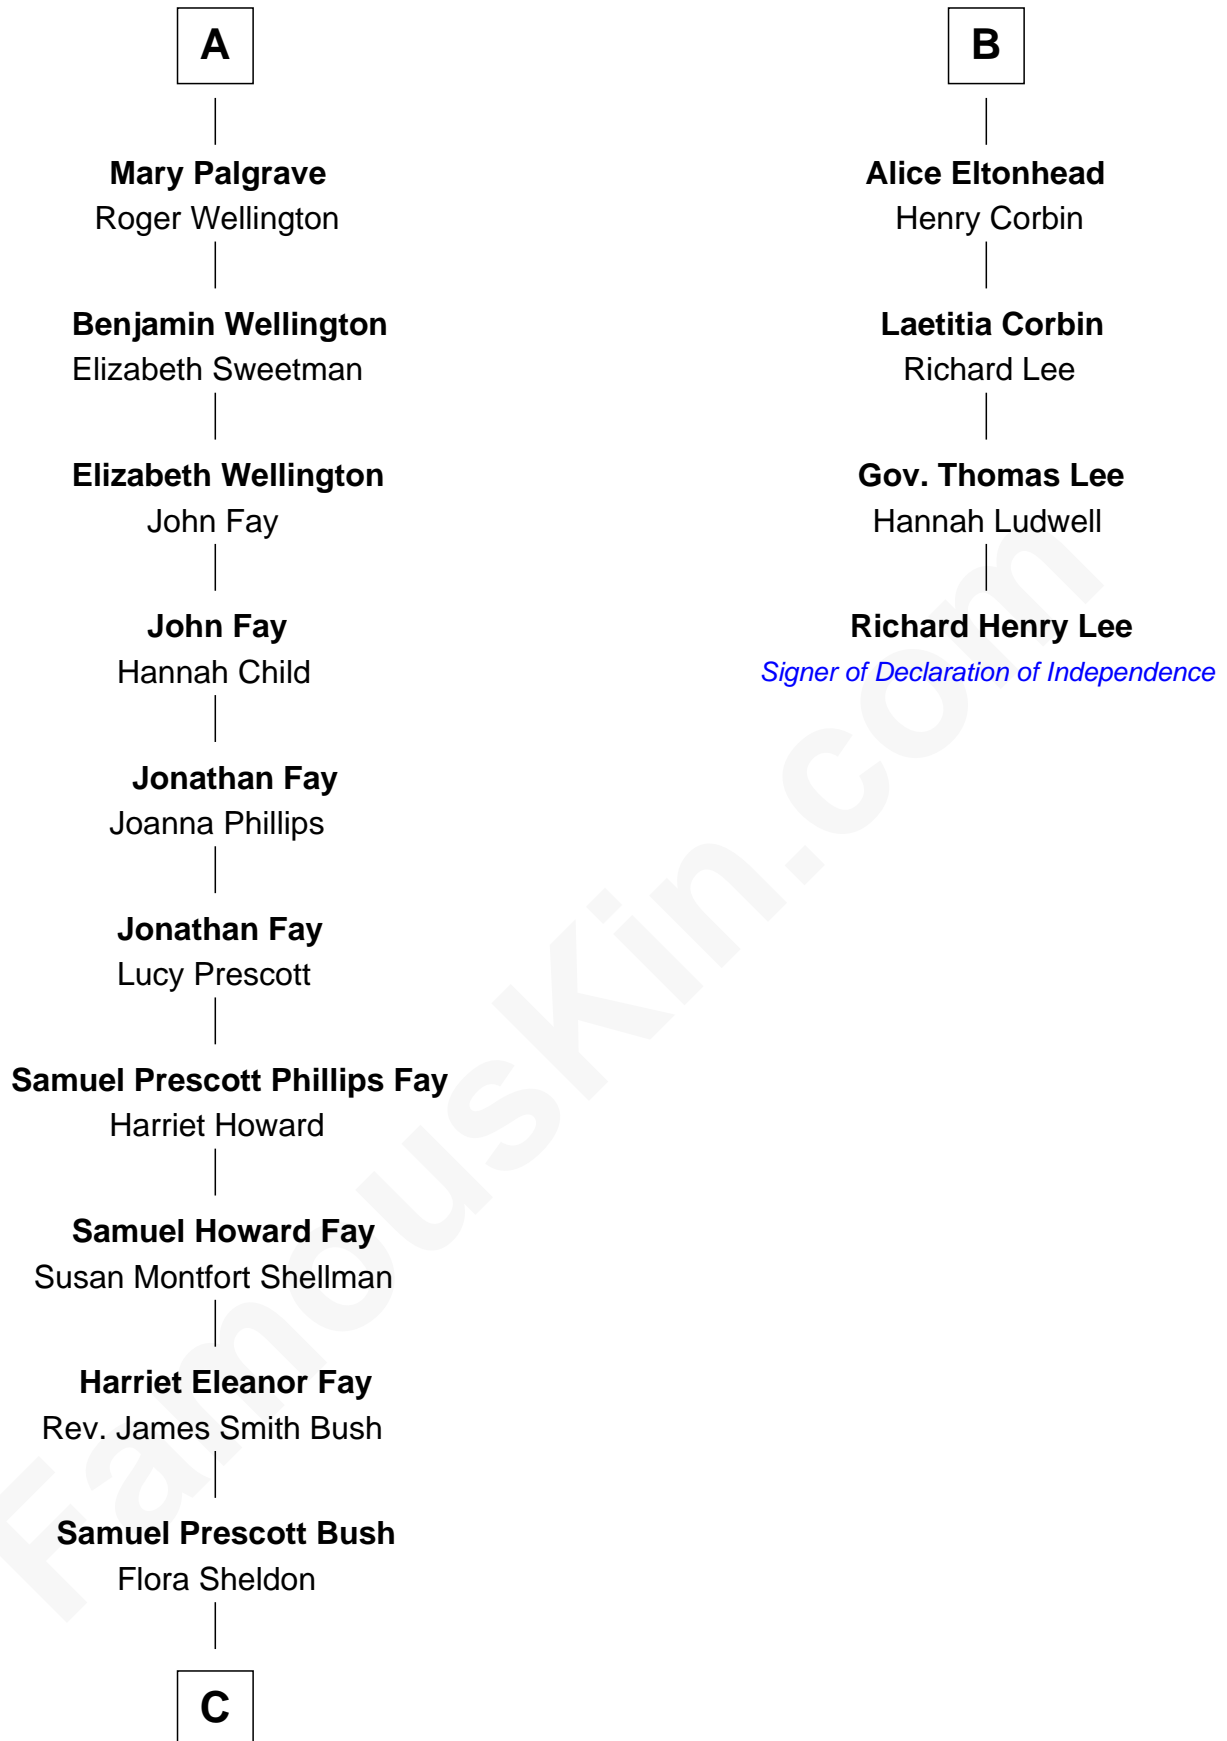

FamousKin.com
Relationship Chart of
George H. W. Bush
41st U.S. President

10th cousin 8 times removed of
Richard Henry Lee
Signer of the Declaration of Independence

C

—
Prescott Sheldon Bush

Dorothy Wear Walker

—
George H. W. Bush

41st U.S. President

FamousKin.com