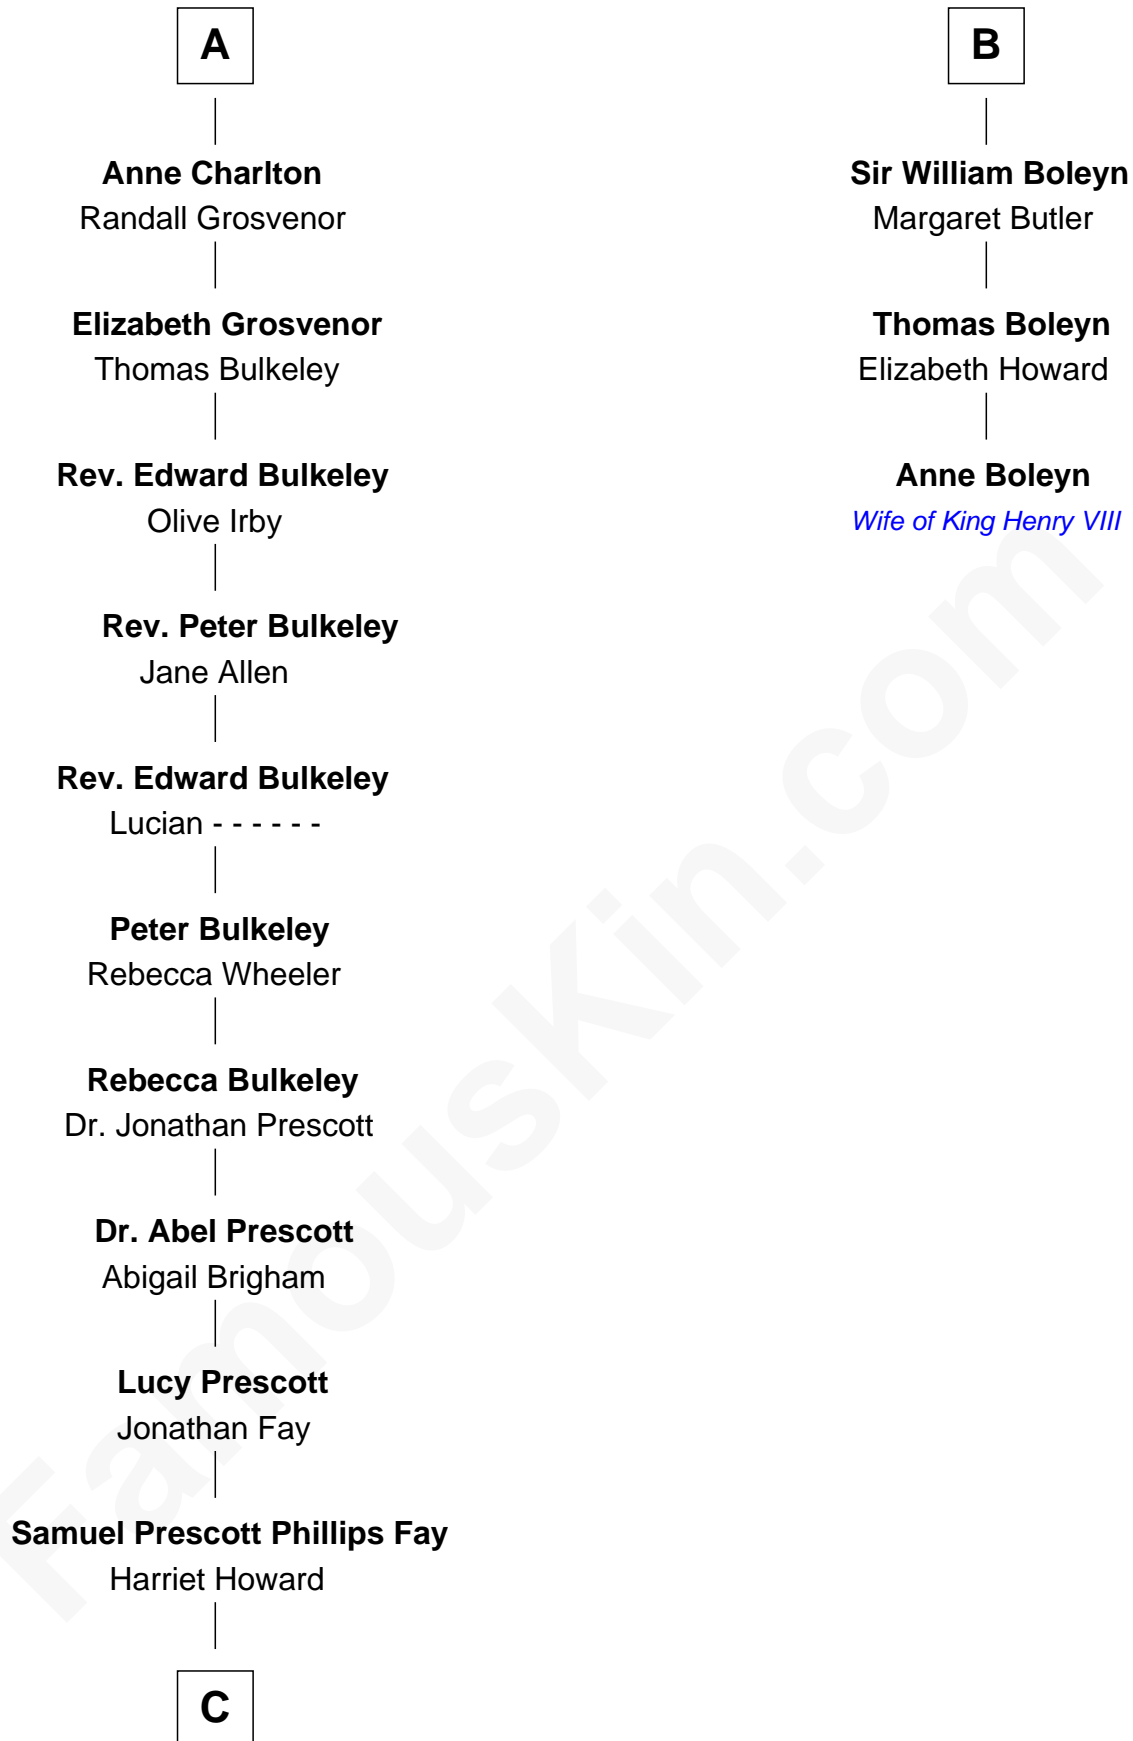

**FamousKin.com**  
**Relationship Chart of**  
**George H. W. Bush**  
*41st U.S. President*

**9th cousin 12 times removed of**  
**Anne Boleyn**  
*2nd Wife of King Henry VIII*

**Sir Roger de Somery**  
 Nichole d'Aubenev

**C**

—  
**Samuel Howard Fay**  
Susan Montfort Shellman

—  
**Harriet Eleanor Fay**  
Rev. James Smith Bush

—  
**Samuel Prescott Bush**  
Flora Sheldon

—  
**Prescott Sheldon Bush**  
Dorothy Wear Walker

—  
**George H. W. Bush**  
*41st U.S. President*

FamousKin.com